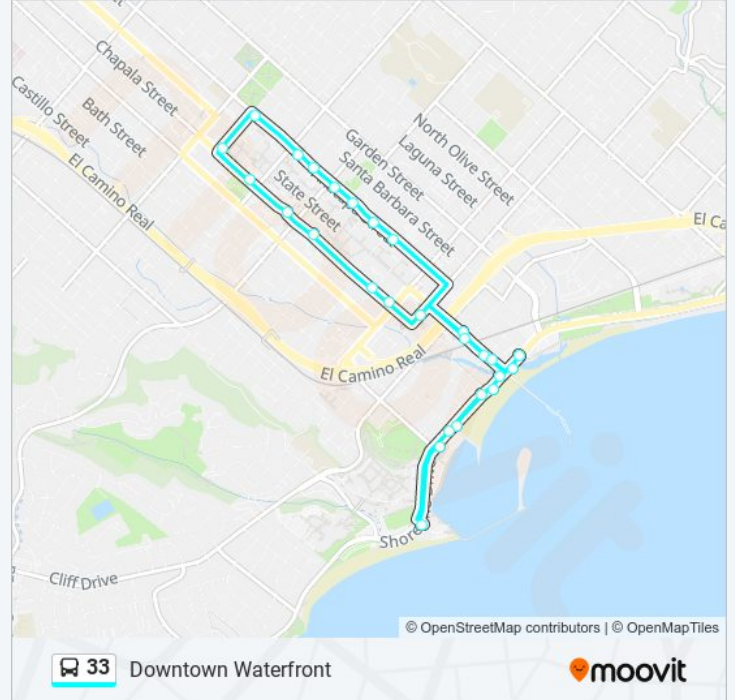

Downtown Waterfront

Get The App

The 33 bus line (Downtown Waterfront) has 2 routes. For regular weekdays, their operation hours are:
(1) Downtown / Waterfront: 10:00 AM - 5:50 PM (2) Downtown / Waterfront: 10:00 AM - 5:35 PM
Use the Moovit App to find the closest 33 bus station near you and find out when is the next 33 bus arriving.

33 bus Info

Direction: Downtown / Waterfront

Stops: 15

Trip Duration: 25 min

Line Summary:

Direction: Downtown / Waterfront

27 stops

[VIEW LINE SCHEDULE](#)

33 bus Info

Direction: Downtown / Waterfront

Stops: 27

Trip Duration: 35 min

Line Summary:

State & Mason

Cabrillo & State

Cabrillo & Chapala

Cabrillo & Bath

Harbor

Cabrillo & Castillo

Cabrillo & Bath

Cabrillo & Chapala

Cabrillo & State

33 bus time schedules and route maps are available in an offline PDF at moovitapp.com. Use the Moovit App to see live bus times, train schedule or subway schedule, and step-by-step directions for all public transit in Los Angeles.