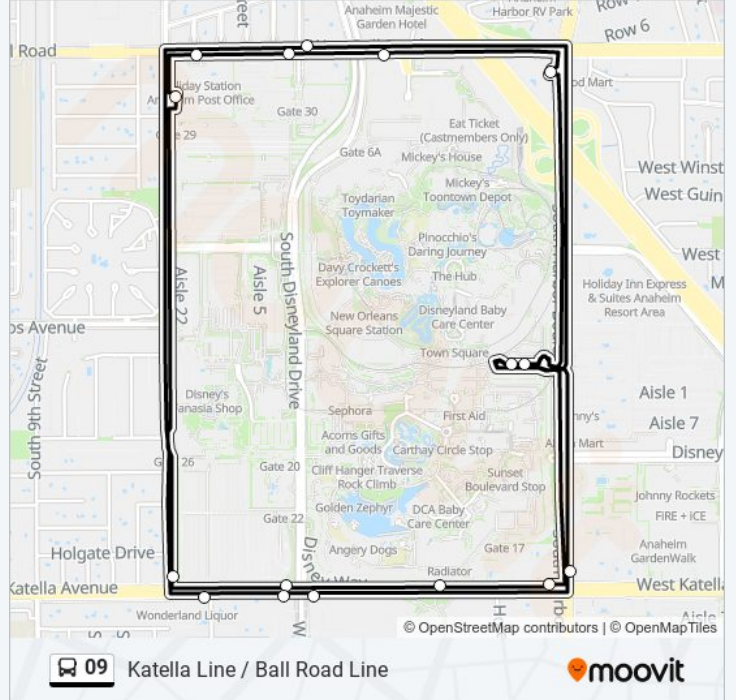

### Direction: Disneyland Main Transportation Center - 09

17 stops

[VIEW LINE SCHEDULE](#)

- Disneyland Main Transportation Center - 09
- Ball & Flore
- Katella-Casa Vista
- Best Western Stovall's Inn
- Westin Anaheim
- Harbor Blvd. NB @ Katella Ave.
- Disneyland Main Transportation Center - 11
- Desert Palms Hotel
- Convention Center - Katella
- Katella Ave. WB @ Disneyland Dr.
- Walnut St. NB @ Katella Ave.
- Holiday Inn - Walnut Street
- Springhill Suites - Ball Rd
- Staybridge Suites Anaheim
- Ball Road & Cast Place
- Four Points Sheraton Anaheim
- Disneyland Main Transportation Center - 09

### 09 bus Info

**Direction:** Disneyland Main Transportation Center - 09

**Stops:** 17

**Trip Duration:** 35 min

**Line Summary:**

### Direction: Four Points Sheraton Anaheim

16 stops

[VIEW LINE SCHEDULE](#)

Disneyland Main Transportation Center - 09

Ball & Flore

Katella-Casa Vista

Best Western Stovall's Inn

Westin Anaheim

Harbor Blvd. NB @ Katella Ave.

Disneyland Main Transportation Center - 11

Desert Palms Hotel

Convention Center - Katella

Katella Ave. WB @ Disneyland Dr.

Walnut St. NB @ Katella Ave.

Holiday Inn - Walnut Street