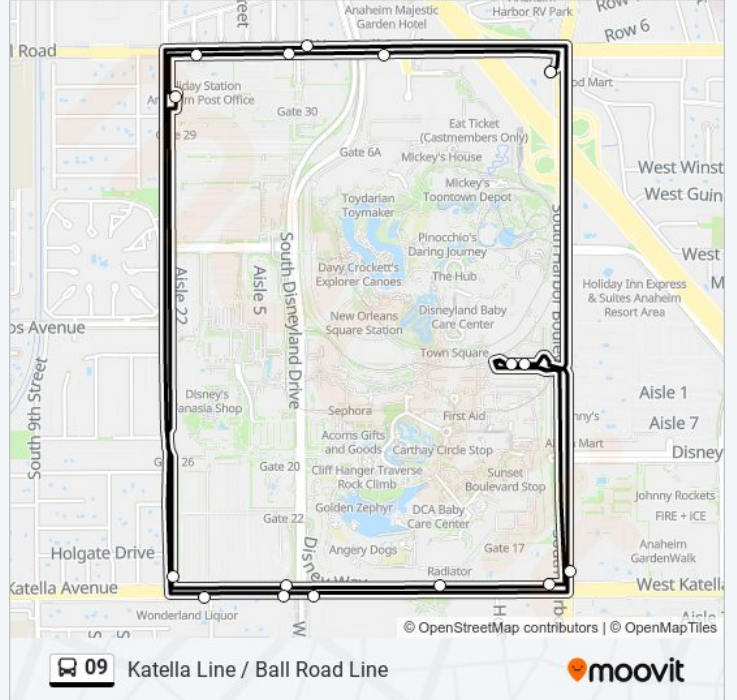

Harbor Blvd. NB @ Katella Ave.

Disneyland Main Transportation Center - 11

Desert Palms Hotel

Convention Center - Katella

Katella Ave. WB @ Disneyland Dr.

Walnut St. NB @ Katella Ave.

Holiday Inn - Walnut Street

### 09 bus Time Schedule

Four Points Sheraton Anaheim Route Timetable:

Sunday	2:30 PM - 5:55 PM
Monday	Not Operational
Tuesday	Not Operational
Wednesday	Not Operational
Thursday	Not Operational
Friday	Not Operational
Saturday	Not Operational

### 09 bus Info

**Direction:** Four Points Sheraton Anaheim

**Stops:** 16

**Trip Duration:** 30 min

**Line Summary:**

09 bus time schedules and route maps are available in an offline PDF at [moovitapp.com](https://moovitapp.com). Use the [Moovit App](#) to see live bus times, train schedule or subway schedule, and step-by-step directions for all public transit in Los Angeles.