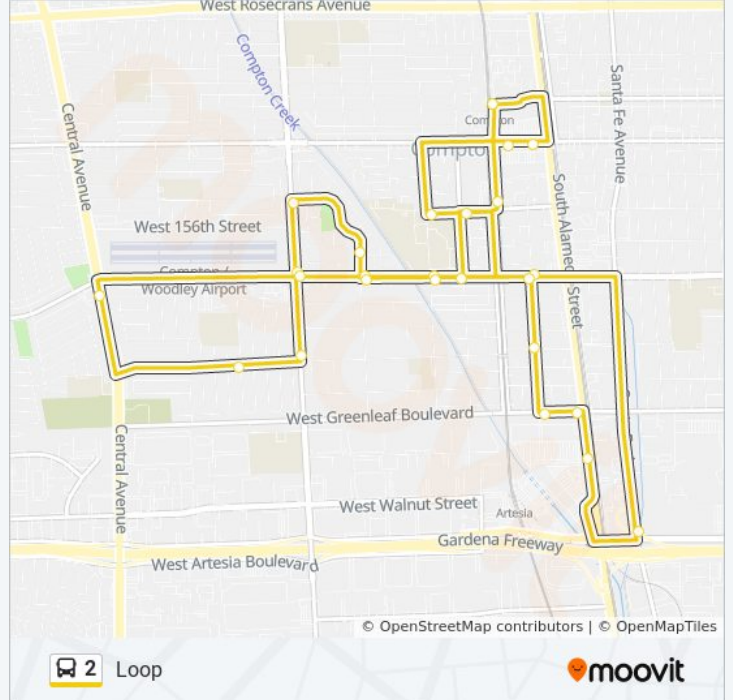

W Willowbrook Ave & W Myrrh St

E Compton Blvd & South Willowbrook Ave

E Compton Blvd & Douglas Dollarhide

MLK Transit Center

2 bus time schedules and route maps are available in an offline PDF at moovitapp.com. Use the [Moovit App](#) to see live bus times, train schedule or subway schedule, and step-by-step directions for all public transit in Los Angeles.

[About Moovit](#) • [MaaS Solutions](#) • [Supported Countries](#) • [Mooviter Community](#)

© 2024 Moovit - All Rights Reserved

Check Live Arrival Times