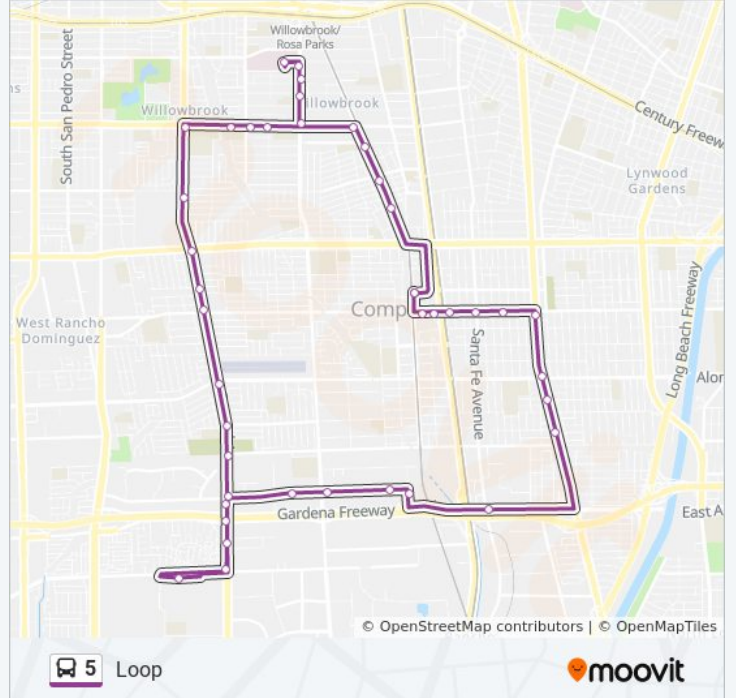

5 bus Info

Direction: Loop

Stops: 42

Trip Duration: 52 min

Line Summary:

Central Ave & W Caldwell St

Central Ave & W Alondra Blvd NB

Central Ave & W Compton Blvd

Central / Brazil (Adult School)

Central Ave & W Rosecrans Ave

S Central Ave & W Piru St

Central Ave & El Segundo Blvd

Ronald Mcnair Elementary School

W El Segundo Blvd & N Compton Ave

W El Segundo Blvd & N Grandee Ave

Wilmington / El Segundo

Wilmington Ave & E 122nd St

MLK Jr. Community Hospital

Wilmington Ave & E 120th St

Wilmington Ave & 124th St

W El Segundo Blvd & S Willowbrook Ave

S Willowbrook AE & E Wayside St

S Willowbrook Ave & E Piru St

N Willowbrook Ave & W Winona Ave

MLK Transit Center

5 bus time schedules and route maps are available in an offline PDF at moovitapp.com. Use the [Moovit App](#) to see live bus times, train schedule or subway schedule, and step-by-step directions for all public transit in Los Angeles.