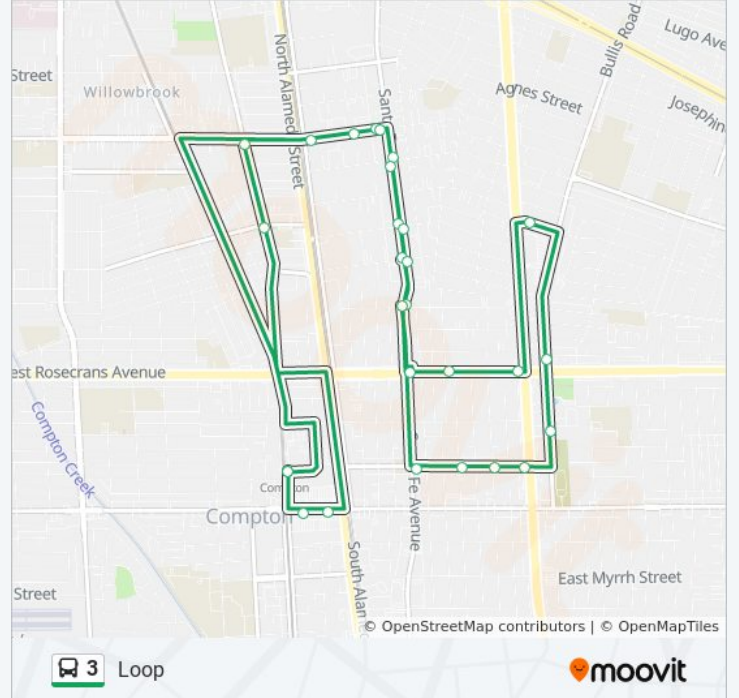

Direction: Loop

28 stops

[VIEW LINE SCHEDULE](#)

- MLK Transit Center
- E Compton Blvd & South Willowbrook Ave
- E Compton Blvd & Douglas Dollarhide
- E El Segundo Blvd & N Alameda St EB
- E El Segundo Blvd @ 503 East
- E El Segundo Blvd & Santa Fe Ave EB
- Santa Fe Ave & E Carlin Ave SB
- Santa Fe Ave & E Pine St SB
- Santa Fe Ave & E Oaks St SB
- Santa Fe Ave & E Tucker St SB
- E Palmer St & Santa Fe Ave
- E Palmer St & N Mayo Ave
- E Palmer St & N Sloan Ave
- E Palmer St & N Long Beach Blvd
- Compton Career Link
- N Bullis Rd & E Kay St
- Fashion Center
- E Rosecrans Ave & N Long Beach Blvd
- E Rosecrans Ave & N Van Ness Ave
- E Rosecrans Ave & Santa Fe Ave
- Santa Fe Ave & E Tucker St NB
- Santa Fe Ave & E Oaks St NB

3 bus Time Schedule

Loop Route Timetable:

Sunday	Not Operational
Monday	6:00 AM - 5:20 PM
Tuesday	6:00 AM - 5:20 PM
Wednesday	6:00 AM - 5:20 PM
Thursday	6:00 AM - 5:20 PM
Friday	6:00 AM - 5:20 PM
Saturday	9:00 AM - 2:20 PM

3 bus Info

Direction: Loop

Stops: 28

Trip Duration: 32 min

Line Summary:

Santa Fe Ave & E Pine St NB

Santa Fe Ave & Carlin Ave NB

El Segundo Blvd & Santa Fe Ave WB

S Mona Blvd & E El Segundo Blvd

S Mona Blvd & E Stockwell St

MLK Transit Center

3 bus time schedules and route maps are available in an offline PDF at moovitapp.com. Use the [Moovit App](#) to see live bus times, train schedule or subway schedule, and step-by-step directions for all public transit in Los Angeles.