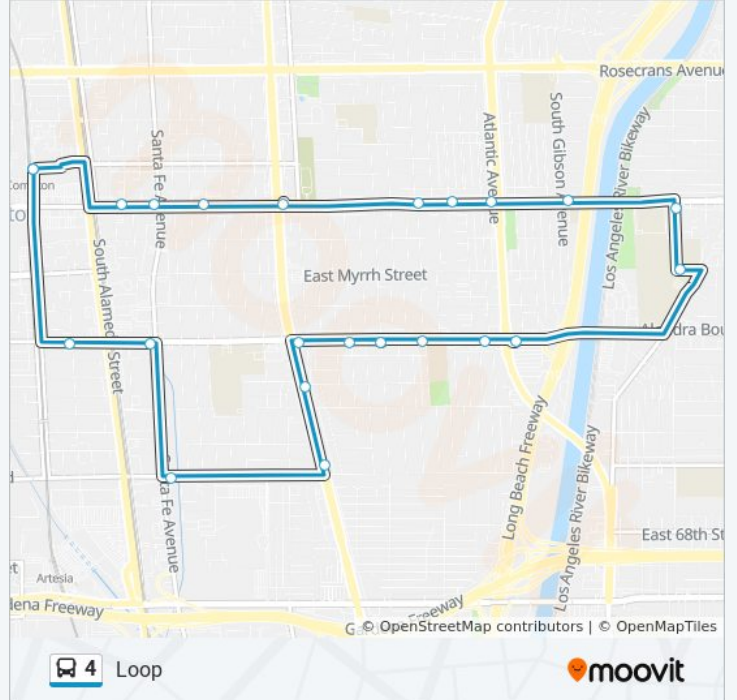

Get The App

The 4 bus line Loop has one route. For regular weekdays, their operation hours are:

(1) Loop: 6:00 AM - 5:20 PM

Use the Moovit App to find the closest 4 bus station near you and find out when is the next 4 bus arriving.

Direction: Loop

23 stops

[VIEW LINE SCHEDULE](#)

- MLK Transit Center
- E Alondra Blvd & S Tamarind Ave EB
- E Alondra Blvd & Santa Fe Ave
- E Greenleaf Blvd & S Tartar Ln
- Long Beach Blvd & E Greenleaf Blvd
- Long Beach Blvd & E Marcelle St
- E Alondra Blvd & S Long Beach Blvd
- E Alondra Blvd & S Bradfield Ave
- E Alondra Blvd & S Muriel Ave
- E Alondra Blvd & S Harris Ave
- E Alondra Blvd & S White Ave
- E Alondra Blvd & Atlantic Ave
- Myrrh St & S San Jose Ave
- San Jose Ave & Somerset Blvd
- E Compton Blvd & S Gibson Ave
- E Compton Blvd & Atlantic Ave
- E Compton Blvd & S Castlegate Ave
- E Compton Blvd & Harris Ave
- E Compton Blvd & N Long Beach Road
- E Compton Blvd & N Mayo Ave WB
- E Compton Blvd & Santa Fe Ave Wb
- E Compton Blvd & N Spring St

4 bus Time Schedule

Loop Route Timetable:

| | |
|-----------|-------------------|
| Sunday | Not Operational |
| Monday | 6:00 AM - 5:20 PM |
| Tuesday | 6:00 AM - 5:20 PM |
| Wednesday | 6:00 AM - 5:20 PM |
| Thursday | 6:00 AM - 5:20 PM |
| Friday | 6:00 AM - 5:20 PM |
| Saturday | 9:00 AM - 2:20 PM |

4 bus Info

Direction: Loop

Stops: 23

Trip Duration: 32 min

Line Summary:

4 bus time schedules and route maps are available in an offline PDF at moovitapp.com. Use the [Moovit App](#) to see live bus times, train schedule or subway schedule, and step-by-step directions for all public transit in Los Angeles.