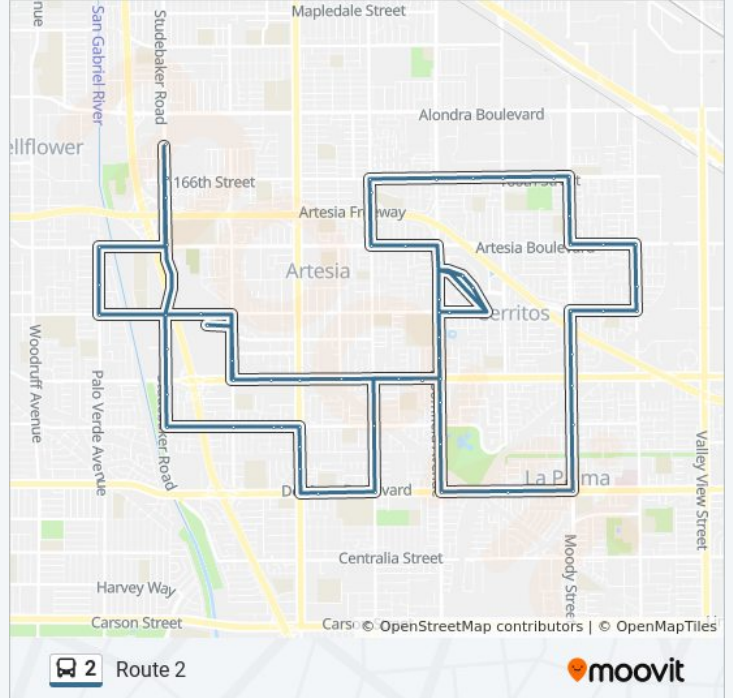

Direction: Route 2

76 stops

[VIEW LINE SCHEDULE](#)

- Bloomfield Av/Felson St&183rd St
- 183rd St/Bechard Av
- Towne Center Dr/Center Court Dr S
- Towne Center Dr/12846 Towne Center Dr
- Artesia Blvd/Stark Av
- Norwalk Blvd/Artesia Blvd
- Norwalk Blvd/Cuesta Dr
- 166th St/Norwalk Blvd
- 166th St/Bloomfield Av
- 166th St/Monte Cristo Av
- 166th St/Shoemaker Rd
- 166th St/13234 166th St
- 166th St/Carmenita Rd&Cerritos Park E
- Carmenita Rd/Beach St
- Artesia Blvd/Carmenita Rd
- Artesia Blvd/Stowers Av
- Artesia Blvd/Marquardt Av
- Marquardt Av/Ashworth St
- 183rd St/Marquardt Av
- 183rd St/Stowers Av
- Carmenita Rd/183rd St
- Carmenita Rd/Droxford St

2 bus Info

Direction: Route 2

Stops: 76

Trip Duration: 109 min

Line Summary:

Carmenita Rd/Bigelow St
 Moody St/Houston Av
 LA Palma Av/Moody St
 LA Palma Av/Denni St
 Bloomfield Av/Del Amo Blvd
 Bloomfield Av/Valencia St
 Bloomfield Av/193rd St
 South St/Bloomfield Av
 Bloomfield Av/18600 Bloomfield Av
 Bloomfield Av/183rd St
 183rd St/Bechard Av
 Bloomfield Av/Felson St&183rd St
 Bloomfield Av/183rd St
 Bloomfield Av/Caravel Pl
 South St/Bloomfield Av
 South-Stefani
 South St/12340 South St
 South St/Elaine Av
 South St/Pioneer Blvd
 South St/Jersey Av
 South St/Gridley Rd
 Los Cerritos Center
 Cerritos Rdwy/Macys
 183rd & Los Cerritos NW
 183rd St/Studebaker Rd
 Studebaker Rd/Spinnaker St
 Studebaker Rd/166th St
 Studebaker & Falcon NE
 Studebaker Rd/166th St
 Studebaker Rd/Spinnaker St
 Studebaker Rd/Artesia Blvd
 Palo Verde Av/Artesia Blvd
 Palo Verde Av/Felson St

Pioneer Blvd/195th St

Pioneer Blvd/Anillo St

Pioneer Blvd/Eberle St

Del Amo Blvd/Cabrillo Ln

Del Amo Blvd/Norwalk Blvd

Norwalk Blvd/195th St

South St/12340 South St

South-Stefani