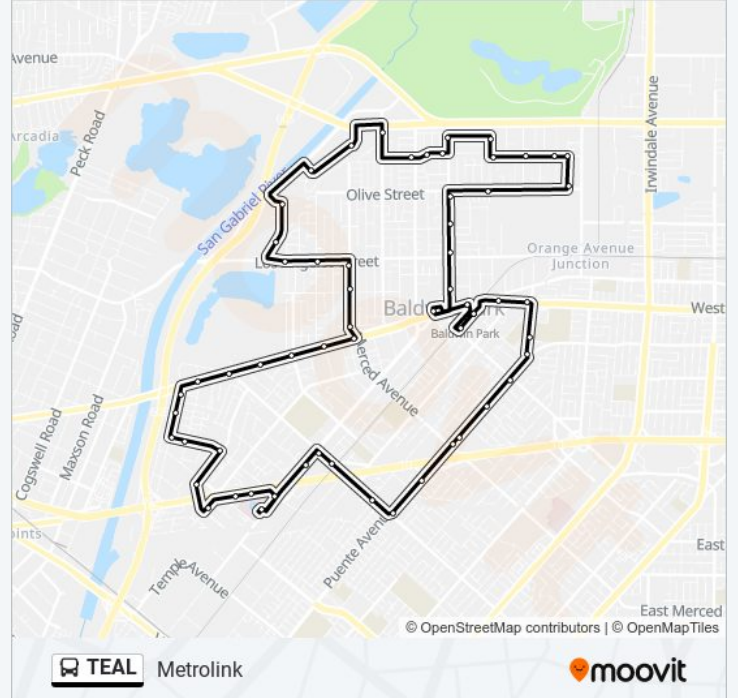

Direction: Metrolink

61 stops

[VIEW LINE SCHEDULE](#)

Metrolink

Downing Ave & Pacific Ave

Ramona Blvd & Bogart

Ramona Blvd & Cesar Chavez Dr (Morgan Park)

Maine Ave & Palm Ave (NB) (Main Park Plaza)

Maine Ave & Los Angeles St (NB)

Maine Ave & Ohio St (NB)

Maine Ave & Olive St (NB)

Olive St & Bleeker St (EB)

LA Sena Ave & Olive St (NB)

Nubia St & LA Sena Ave (WB)

Nubia St & Lante St (WB)

Nubia St & Elton St (WB)

Nubia St. & Bleeker St. (WB)

Bleeker St. & Joanbridge (NB)

Maine Ave & Joanbridge St (SB)

Nubia St & Wimmer Ave (WB)

Nubia St & Landis Ave (WB)

Nubia St & Baldwin Park Blvd (WB)

Stewart St & Live Oak Ave (NB)

TEAL bus Info

Direction: Metrolink

Stops: 61

Trip Duration: 72 min

Line Summary:

Littlejohn Rd & Brooks Dr (SB)
Littlejohn St (SB)
Los Angeles St & Hornbrook Ave (EB)
Los Angeles St & Center St (EB)
Merced Ave & Los Angeles St (SB)
Merced Ave & Palm Ave (SB)
Merced Ave & Lubican St (SB)
Ramona Blvd & Merced Ave (WB)
Ramona Blvd & Monterey Ave (WB)
Ramona Blvd & Harlan Ave
Ramona Blvd & Earl Ave (WB)
Ramona Ave & Francisquito Ave (WB)
Ramona St & Durbin St
Syracuse Ave & Blenheim St (SB)
Syracuse Ave & Royston St (SB)
Fairgrove St & Syracuse Ave
Fairgrove St & Barnes Ave (EB)
Fairgrove St & Athol St (SB)
Athol St & Bess Ave (SB)
Frazier St & Torch St
Dalewood St & Leorita St (WB)
Dalewood St (Kaiser Parking Entrance Eb)
Dalewood Dr & Baldwin Park Blvd
Kaiser Permanente Main Entrance
Baldwin Park Blvd & Tracy St (NE)
Francisquito Ave and Baldwin Park Blvd E
Francisquito Ave & Paddy Lane (SE) (Sierra Center)
Francisquito Ave & Big Dalton Ave (SE)
Puente Ave & Francisquito Ave (NE)
Puente Ave & Dalewood St (NE)
Puente Ave and North Garvey Ave N
Puente Ave & Towne Center Dr (NE)