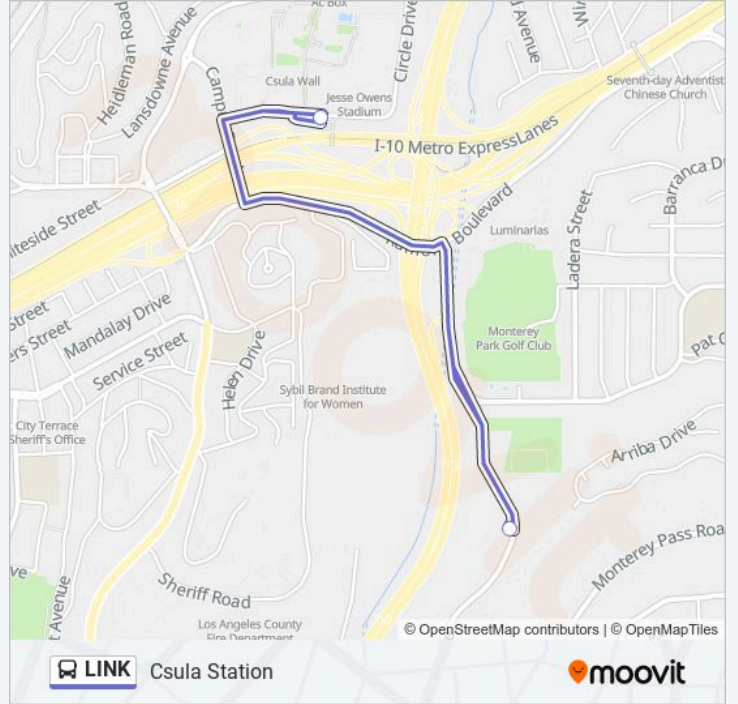

Corporate Center Drive (900) W

Get The App

The LINK bus line (Corporate Center Drive (900) W) has 2 routes. For regular weekdays, their operation hours are:
(1) Corporate Center Drive (900) W: 2:20 PM - 4:45 PM(2) Csula Station: 5:00 AM - 7:30 AM
Use the Moovit App to find the closest LINK bus station near you and find out when is the next LINK bus arriving.

Direction: Corporate Center Drive (900) W

3 stops

[VIEW LINE SCHEDULE](#)

Corporate Center Drive (900) W

Csula Station

Corporate Center Drive (900) W

LINK bus Time Schedule

Corporate Center Drive (900) W Route Timetable:

Stops: 3

Trip Duration: 25 min

Line Summary:

Direction: Csula Station

3 stops

[VIEW LINE SCHEDULE](#)

Csula Station

Corporate Center Drive (900) W

LINK bus Info

Direction: Csula Station

Stops: 3

Trip Duration: 25 min

Line Summary:

LINK bus time schedules and route maps are available in an offline PDF at moovitapp.com. Use the Moovit App to see live bus times, train schedule or subway schedule, and step-by-step directions for all public transit in Los Angeles.