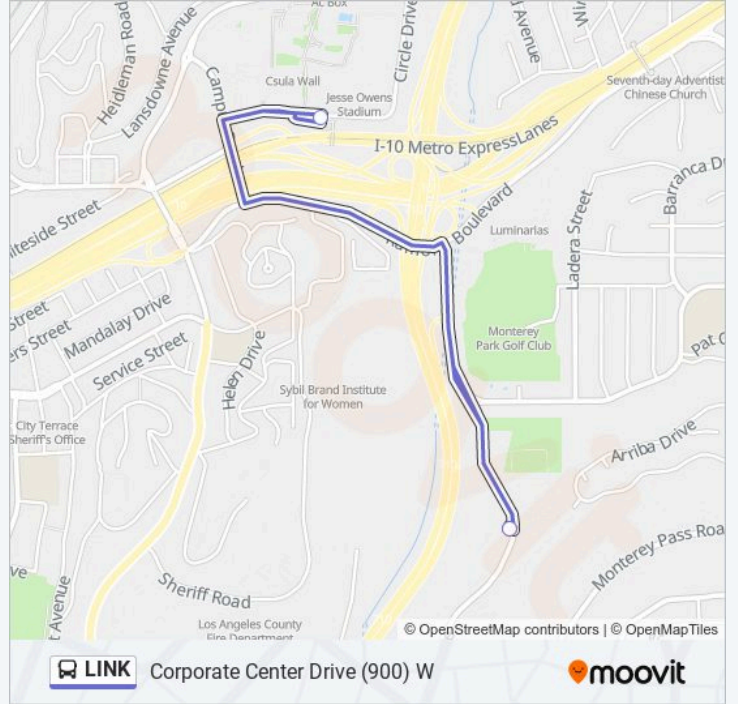

Corporate Center Drive (900) W

Get The App

The LINK bus line (Corporate Center Drive (900) W) has 2 routes. For regular weekdays, their operation hours are:
(1) Corporate Center Drive (900) W: 2:20 PM - 4:45 PM(2) Csula Station: 5:00 AM - 7:30 AM
Use the Moovit App to find the closest LINK bus station near you and find out when is the next LINK bus arriving.

Direction: Corporate Center Drive (900) W

3 stops

[VIEW LINE SCHEDULE](#)

Corporate Center Drive (900) W

Csula Station

Corporate Center Drive (900) W

LINK bus Time Schedule

Corporate Center Drive (900) W Route Timetable:

Sunday	Not Operational
Monday	2:20 PM - 4:45 PM
Tuesday	2:20 PM - 4:45 PM
Wednesday	2:20 PM - 4:45 PM
Thursday	2:20 PM - 4:45 PM
Friday	2:20 PM - 4:45 PM
Saturday	Not Operational

LINK bus Info

Direction: Corporate Center Drive (900) W

Stops: 3

Trip Duration: 25 min

Line Summary:

Direction: Csula Station

3 stops

[VIEW LINE SCHEDULE](#)

Csula Station

Corporate Center Drive (900) W