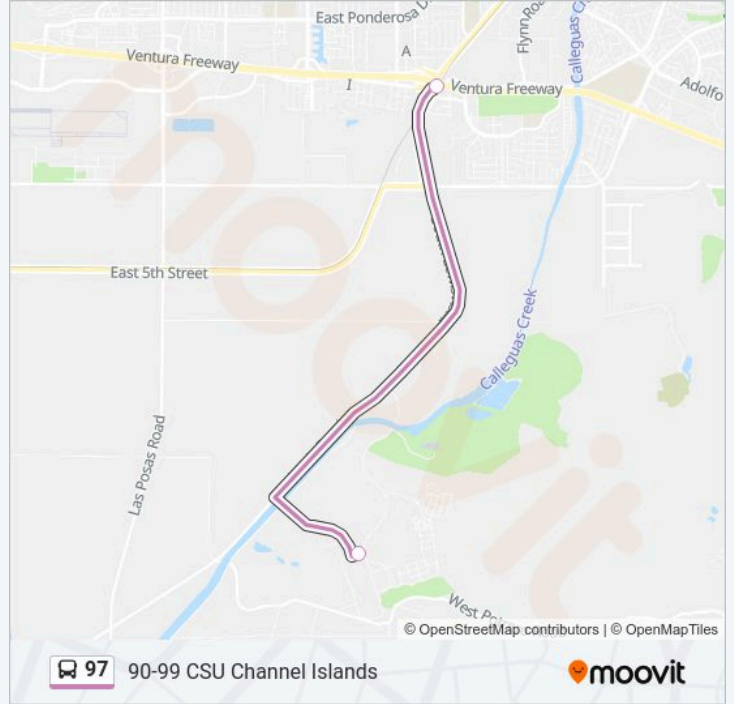

97 bus time schedules and route maps are available in an offline PDF at moovitapp.com. Use the Moovit App to see live bus times, train schedule or subway schedule, and step-by-step directions for all public transit in Los Angeles.

© 2025 Moovit - All Rights Reserved