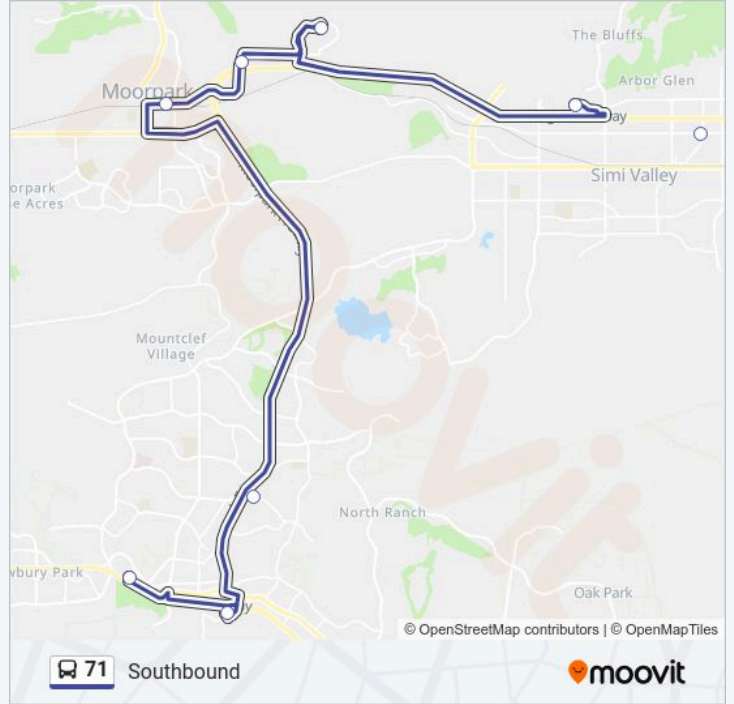

**Direction: Northbound**

8 stops

[VIEW LINE SCHEDULE](#)

The Oaks

Thousand Oaks Transit Center

Thousand Oaks Library / Teen Center

Moorpark Station EB

Princeton at Amherst Nb/ Across From Varsity  
Park Plaza

Cochran Street and Galena

Simi Town Center EB

Moorpark College

Princeton Ave at Amherst SB

Moorpark Station WB

Thousand Oaks Library / Teen Center

Thousand Oaks Transit Center

The Oaks

**71 bus Time Schedule**

Southbound Route Timetable:

Monday	8:15 AM - 5:15 PM
Tuesday	8:15 AM - 5:15 PM
Wednesday	8:15 AM - 5:15 PM
Thursday	8:15 AM - 5:15 PM
Friday	8:15 AM - 5:15 PM
Saturday	9:05 AM - 2:15 PM
Sunday	Not Operational

**71 bus Info**

**Direction:** Southbound

**Stops:** 8

**Trip Duration:** 68 min

**Line Summary:**

71 bus time schedules and route maps are available in an offline PDF at [moovitapp.com](https://moovitapp.com). Use the Moovit App to see live bus times, train schedule or subway schedule, and step-by-step directions for all public transit in Los Angeles.