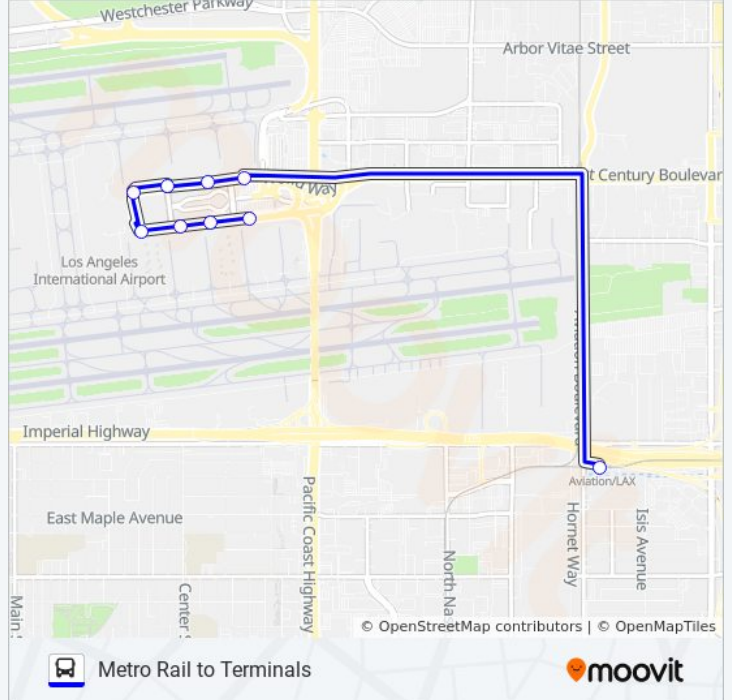

Direction: Metro Rail to Terminals

9 stops

[VIEW LINE SCHEDULE](#)

- Green Line Aviation LAX Station
- G Shuttle Stop at Terminal 1 Lower Level
- G Shuttle Stop at Terminal 2 Lower Level
- G Shuttle Stop at Terminal 3 Lower Level
- G Shuttle Stop at Int'L Terminal Lower Level
- G Shuttle Stop at Terminal 4 Lower Level
- G Shuttle Stop at Terminal 5 Lower Level
- G Shuttle Stop at Terminal 6 Lower Level
- G Shuttle Stop at Terminal 7 Lower Level

SHUTTLE G | METRO RAIL <-> TERMINALS bus Time Schedule

Metro Rail to Terminals Route Timetable:

Sunday	5:00 AM - 11:50 PM
Monday	5:00 AM - 11:50 PM
Tuesday	5:00 AM - 11:50 PM
Wednesday	5:00 AM - 11:50 PM
Thursday	5:00 AM - 11:50 PM
Friday	5:00 AM - 11:50 PM
Saturday	5:00 AM - 11:50 PM

SHUTTLE G | METRO RAIL <-> TERMINALS bus Info

Direction: Metro Rail to Terminals

Stops: 9

Trip Duration: 10 min

Line Summary:

Direction: Terminals to Metro Rail

9 stops

[VIEW LINE SCHEDULE](#)