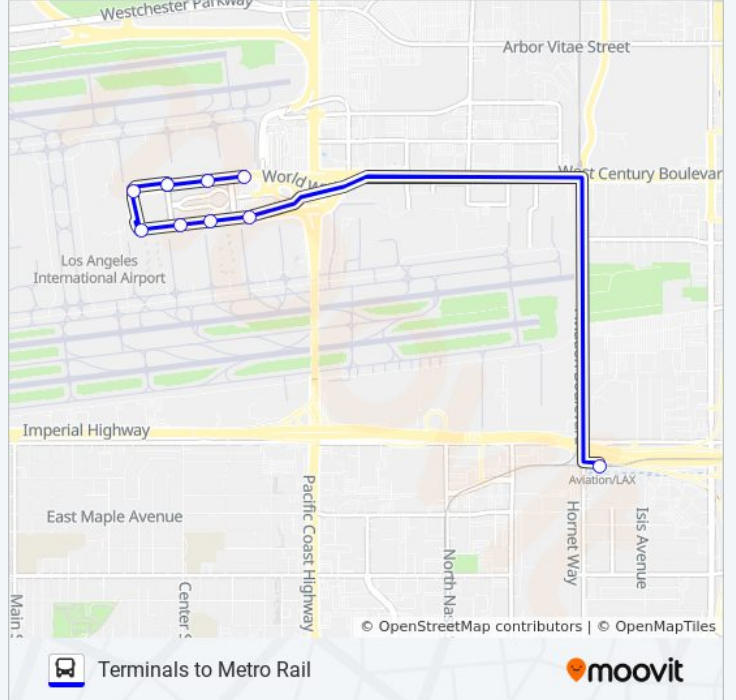

SHUTTLE G | METRO RAIL <-> TERMINALS bus Info

Direction: Metro Rail to Terminals

Stops: 9

Trip Duration: 10 min

Line Summary:

Direction: Terminals to Metro Rail

9 stops

[VIEW LINE SCHEDULE](#)

- G Shuttle Stop at Terminal 1 Lower Level
- G Shuttle Stop at Terminal 2 Lower Level
- G Shuttle Stop at Terminal 3 Lower Level
- G Shuttle Stop at Int'L Terminal Lower Level
- G Shuttle Stop at Terminal 4 Lower Level
- G Shuttle Stop at Terminal 5 Lower Level
- G Shuttle Stop at Terminal 6 Lower Level
- G Shuttle Stop at Terminal 7 Lower Level
- Green Line Aviation LAX Station

SHUTTLE G | METRO RAIL <-> TERMINALS bus Time Schedule

Terminals to Metro Rail Route Timetable:

Sunday	5:00 AM - 11:50 PM
Monday	5:00 AM - 11:50 PM
Tuesday	5:00 AM - 11:50 PM
Wednesday	5:00 AM - 11:50 PM
Thursday	5:00 AM - 11:50 PM
Friday	5:00 AM - 11:50 PM
Saturday	5:00 AM - 11:50 PM

SHUTTLE G | METRO RAIL <-> TERMINALS bus Info

Direction: Terminals to Metro Rail

Stops: 9

Trip Duration: 10 min

Line Summary:

SHUTTLE G | METRO RAIL <-> TERMINALS bus time schedules and route maps are available in an offline PDF at moovitapp.com. Use the [Moovit App](#) to see live bus times, train schedule or subway schedule, and step-by-step directions for all public transit in Los Angeles.