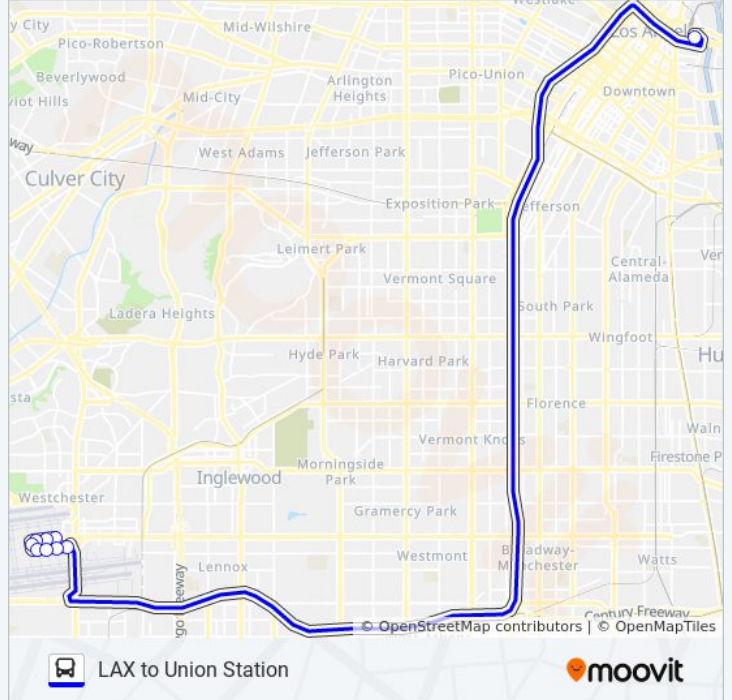

9 stops

[VIEW LINE SCHEDULE](#)

- LAX Terminal 1 Lower Level Flyaway Stop
- LAX Terminal 2 Lower Level Flyaway Stop
- LAX Terminal 3 Lower Level Flyaway Stop
- LAX Tom Bradley International Terminal (Tbit) Lower Level Flyaway Stop
- LAX Terminal 4 Lower Level Flyaway Stop
- LAX Terminal 5 Lower Level Flyaway Stop
- LAX Terminal 6 Lower Level Flyaway Stop
- LAX Terminal 7 Lower Level Flyaway Stop
- Union Station Flyaway - 800 N Alameda St at Union Station / Patsaurus Plaza

FLYAWAY | UNION STATION/DOWNTOWN <-> LAX bus Time Schedule

LAX to Union Station Route Timetable:

Sunday	5:40 AM - 11:40 PM
Monday	5:40 AM - 11:40 PM
Tuesday	5:40 AM - 11:40 PM
Wednesday	5:40 AM - 11:40 PM
Thursday	5:40 AM - 11:40 PM
Friday	5:40 AM - 11:40 PM
Saturday	5:40 AM - 11:40 PM

FLYAWAY | UNION STATION/DOWNTOWN <-> LAX bus Info

Direction: LAX to Union Station

Stops: 9

Trip Duration: 60 min

Line Summary:

Direction: Union Station to LAX

9 stops

[VIEW LINE SCHEDULE](#)

Union Station Flyaway - 800 N Alameda St at Union Station / Patsaurus Plaza

LAX Terminal 1 Upper Level Flyaway Stop

LAX Terminal 2 Upper Level Flyaway Stop

LAX Terminal 3 Upper Level Flyaway Stop

LAX Tom Bradley International Terminal (Tbit) Upper Level Flyaway Stop