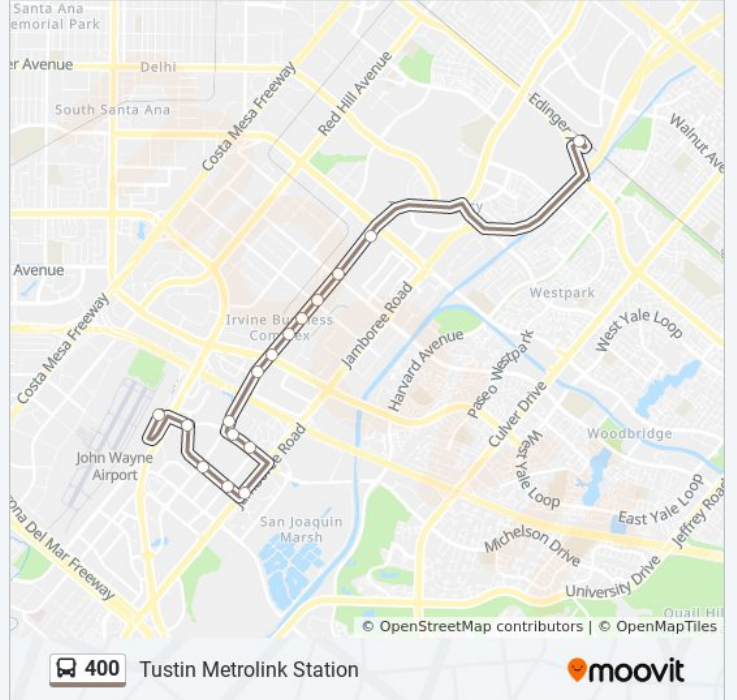

Use the Moovit App to find the closest 400 bus station near you and find out when is the next 400 bus arriving.

Direction: John Wayne Airport

16 stops

[VIEW LINE SCHEDULE](#)

Tustin Metrolink Station-Dock 1

400 bus Info

Direction: John Wayne Airport

Stops: 16

Trip Duration: 24 min

Line Summary:

Direction: Tustin Metrolink Station

16 stops

[VIEW LINE SCHEDULE](#)

- Airport-Arrival Terminal
- Dupont-Michelson
- Dupont-Von Karman
- Dupont-Teller
- Jamboree-Dupont
- Michelson-Teller
- Michelson-Von Karman
- Von Karman-Quartz
- Von Karman-Morse
- Von Karman-Main
- Von Karman-Ent 17510 Von Karman
- Von Karman-Ent 17622 Pacific
- Von Karman-Mcgaw
- Von Karman-Alton
- Von Karman-Barranca
- Tustin Metrolink Station-Dock 1

400 bus Info

Direction: Tustin Metrolink Station

Stops: 16

Trip Duration: 21 min

Line Summary:

400 bus time schedules and route maps are available in an offline PDF at moovitapp.com. Use the [Moovit App](#) to see live bus times, train schedule or subway schedule, and step-by-step directions for all public transit in Los Angeles.