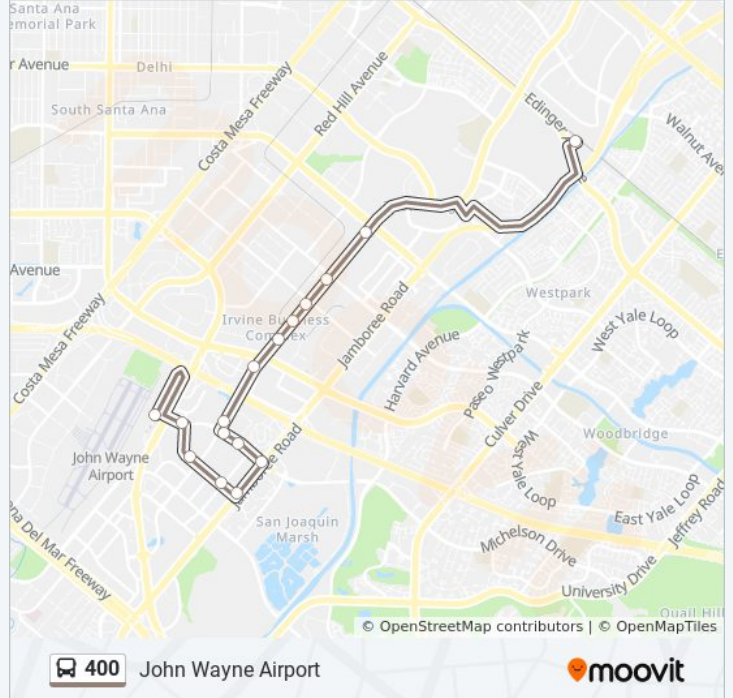

Use the Moovit App to find the closest 400 bus station near you and find out when is the next 400 bus arriving.

Direction: John Wayne Airport

16 stops

[VIEW LINE SCHEDULE](#)

Tustin Metrolink Station-Dock 1

John Wayne Airport Route Timetable:

Sunday	Not Operational
Monday	6:12 AM - 6:50 PM
Tuesday	6:12 AM - 6:50 PM
Wednesday	6:12 AM - 6:50 PM
Thursday	6:12 AM - 6:50 PM
Friday	6:12 AM - 6:50 PM
Saturday	Not Operational

400 bus Info

Direction: John Wayne Airport

Stops: 16

Trip Duration: 24 min

Line Summary:

Direction: Tustin Metrolink Station

16 stops

[VIEW LINE SCHEDULE](#)

- Airport-Arrival Terminal
- Dupont-Michelson
- Dupont-Von Karman
- Dupont-Teller
- Jamboree-Dupont
- Michelson-Teller
- Michelson-Von Karman
- Von Karman-Quartz
- Von Karman-Morse
- Von Karman-Main
- Von Karman-Ent 17510 Von Karman
- Von Karman-Ent 17622 Pacific
- Von Karman-Mcgaw
- Von Karman-Alton
- Von Karman-Barranca
- Tustin Metrolink Station-Dock 1