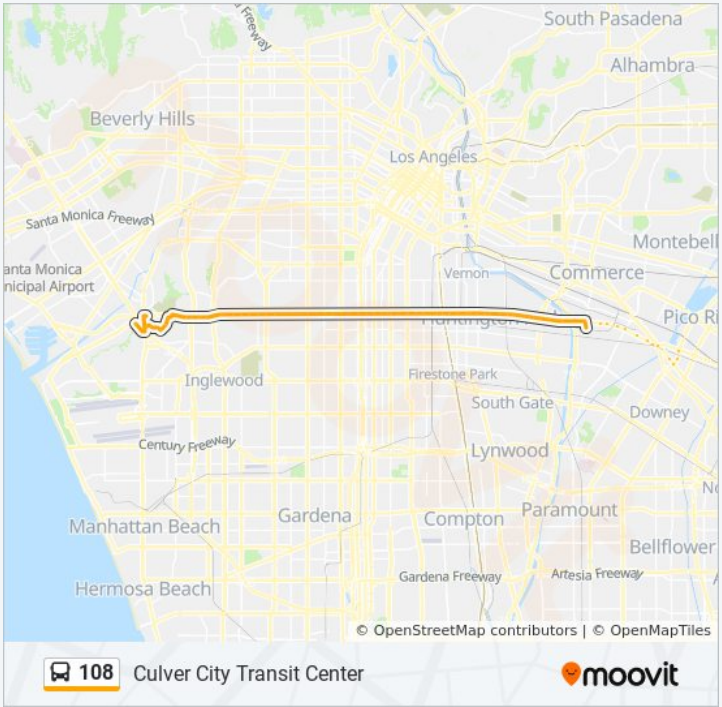

108 bus Info

Direction: Culver City Transit Center

Stops: 83

Trip Duration: 89 min

Line Summary:

- Slauson / Gage
- Slauson / Greenwood
- Slauson / Triangle
- Slauson / Garfield
- Slauson / Malt
- Slauson / Boxford
- Slauson / Zambrano
- Slauson / Eastern
- 5424 Slauson
- Slauson / Alamo
- Slauson / Woodlawn
- Slauson / Heliotrope
- Slauson / Mayflower
- Slauson / King
- Slauson / Atlantic
- Slauson / Pine
- Slauson / Fishburn
- Slauson / Gifford
- Slauson / Corona
- Slauson / Carmelita
- Slauson / Loma Vista
- Slauson / Everett
- Slauson / Maywood
- Slauson / Downey
- Slauson / Alcoa
- Slauson / Boyle
- Slauson / Bickett
- Slauson / Soto
- Slauson / Seville
- Slauson / Pacific
- Slauson / Santa Fe
- Slauson / 2nd
- Slauson / Alameda