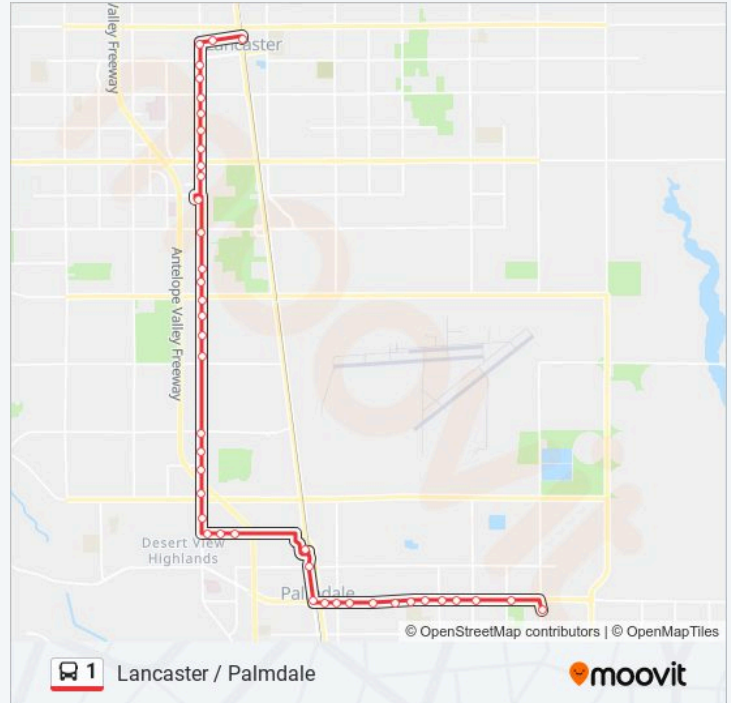

10th St. W. & Jackman St.

Ave. I & 10th St. W.

Ave. I & Fern Ave.

Yucca Blvd. & Jackman St.

The Boulevard Transit Center

Direction: Palmdale

42 stops

[VIEW LINE SCHEDULE](#)

6th St. E. & Palmdale Blvd.

Palmdale Blvd. & Sierra Hwy

Palmdale Blvd. & 10th St. E.

Palmdale Blvd. & 11th St. E.

Palmdale Blvd. & 15th St. E.

Palmdale Blvd. & 17th St. E.

Palmdale Blvd. & 20th St. E.

Palmdale Blvd. & 22nd St. E.

Saturday

6:00 AM - 10:00 PM

1 bus Info

Direction: Palmdale

Stops: 42

Trip Duration: 61 min

Line Summary:

Palmdale Blvd. & 25th St. E.

Palmdale Blvd. & 27th St. E.

Palmdale Blvd. & 30th St. E.

Palmdale Blvd. & 35th St. E.

South Valley Transit Center

1 bus time schedules and route maps are available in an offline PDF at moovitapp.com. Use the Moovit App to see live bus times, train schedule or subway schedule, and step-by-step directions for all public transit in Los Angeles.