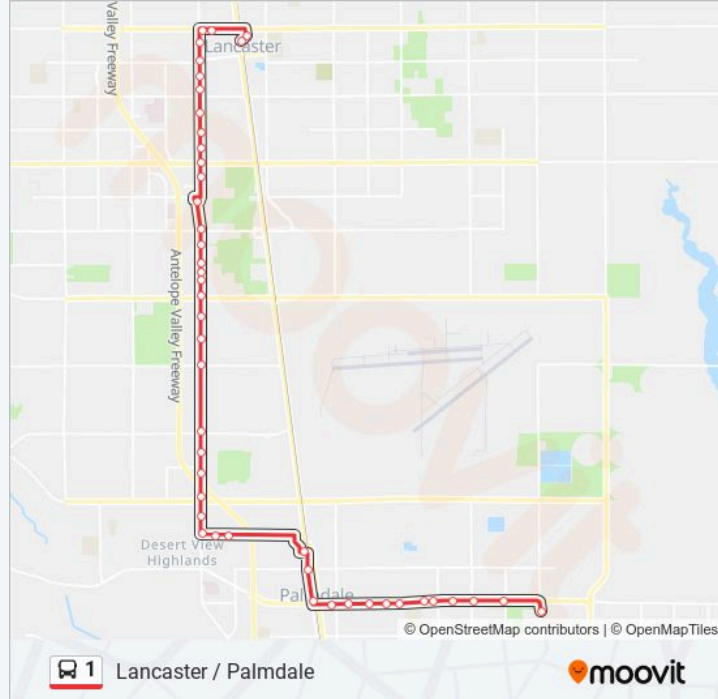

1 bus Info

Direction: Lancaster

Stops: 45

Trip Duration: 64 min

Line Summary:

10th St. W. & Ave. O

10th St. W. & Ave. N

10th St. W. & Ave. M-8

10th St. W. & Ave. M-4

10th St. W. & Ave. M

10th St. W. & Ave. L-12

10th St. W. & Ave. L-10

10th St. W. & Ave. L-8

10th St. W. & Ave. L-4

10th St. W. & Ave. L

Owen Memorial Park

10th St. W. & Commerce Center Dr.

10th St. W. & Ave. K

10th St. W. & Ave. J-12

10th St. W. & Ave. J-8

10th St. W. & Ave. J-4

10th St. W. & Ave. J

10th St. W. & Newgrove Ave.

10th St. W. & Lancaster Blvd.

10th St. W. & Jackman St.

Ave. I & 10th St. W.

Ave. I & Fern Ave.

Yucca Blvd. & Jackman St.

The Boulevard Transit Center

Direction: Palmdale

42 stops

[VIEW LINE SCHEDULE](#)