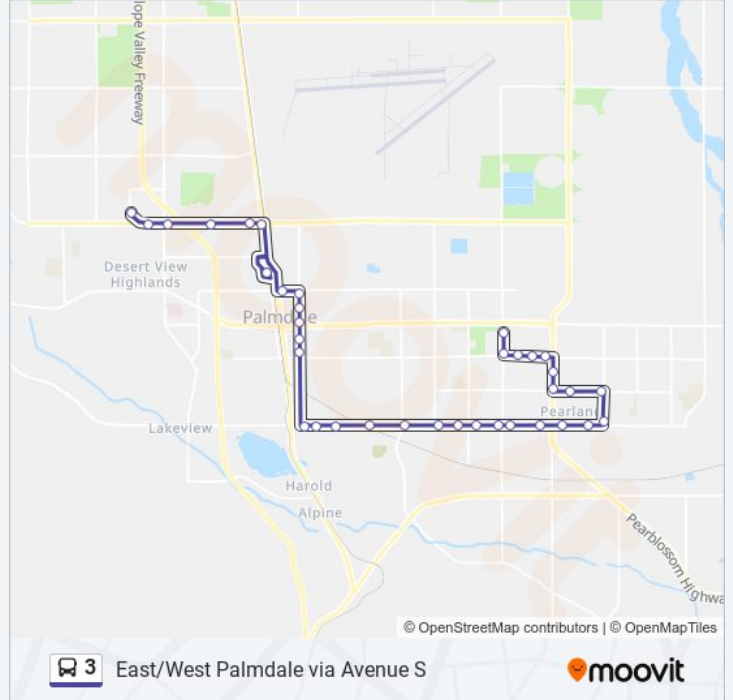

Avenue S & Swan Drive

Avenue S & Sheffield

Avenue S & 20th Street East

Ave. S & 25th St. E

3 bus Time Schedule

South Valley Tra Route Timetable:

Sunday	7:00 AM - 7:00 PM
Monday	5:45 AM - 9:45 PM
Tuesday	5:45 AM - 9:45 PM
Wednesday	5:45 AM - 9:45 PM
Thursday	5:45 AM - 9:45 PM
Friday	5:45 AM - 9:45 PM
Saturday	7:00 AM - 8:00 PM

3 bus Info

Direction: South Valley Tra

Stops: 36

Trip Duration: 63 min

Line Summary:

Avenue S & 30th Street East

Avenue S & Pond Avenue

Avenue S & 37th Street East

Avenue S & 40th St East

Avenue S & Springfield

Avenue S & 45th Street East

Ave. S & 47th St. E.

Ave. S & Hillcrest Dr.

55th St. E. & Ave. S

Ave. R-8 & 55th St. E.

Ave. R-8 & 50th St. E.

47th St. E. & Ave. R-8

47th St. E. & Ave. R-4

Ave. R & 47th St. E.

Ave. R & 43rd St. E.

Ave. R & 42nd St. E.

Ave. R & 40th St. E.

South Valley Transit Center

3 bus time schedules and route maps are available in an offline PDF at moovitapp.com. Use the [Moovit App](#) to see live bus times, train schedule or subway schedule, and step-by-step directions for all public transit in Los Angeles.