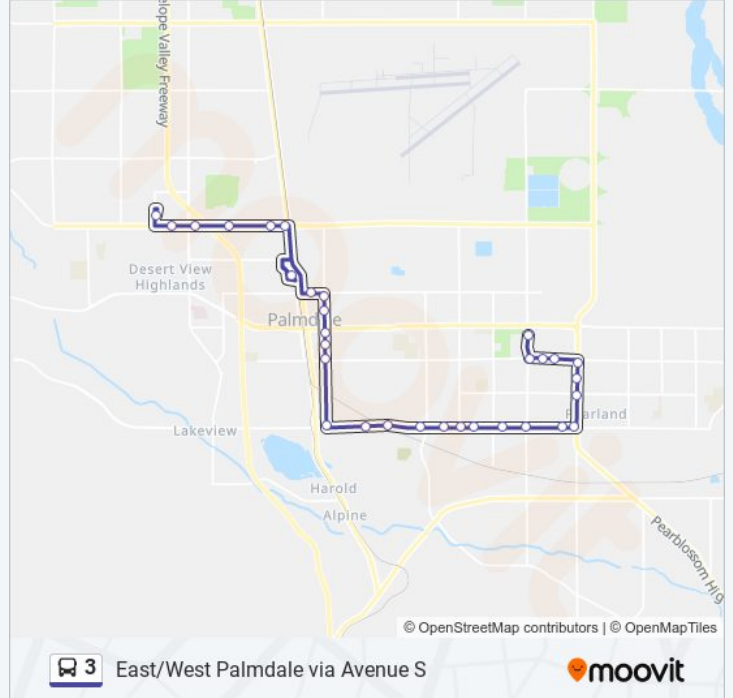

3 bus Info

Direction: Av Mall

Stops: 31

Trip Duration: 46 min

Line Summary:

10th St. E. & Ave. Q

East Avenue Q 837

Palmdale Transportation Center

Rancho Vista Blvd. & Sierra Hwy.

Rancho Vista Blvd & 3rd St. E.

Rancho Vista Blvd. & Palmdale Promenade

Rancho Vista Blvd. & 10th St. W.

Rancho Vista Blvd. & Armfield Ave.

Av Mall

Direction: South Valley Tra

36 stops

[VIEW LINE SCHEDULE](#)

Av Mall

Rancho Vista Blvd. & Armfield Avenue

Rancho Vista Blvd & 10th St. West

Rancho Vista Blvd. & Palmdale Promenade

Rancho Vista Blvd. & 3rd Street East

Rancho Vista Blvd. & Sierra Hwy.

3 bus Info

Direction: South Valley Tra

Stops: 36

Trip Duration: 63 min

Line Summary:

Avenue S & 30th Street East

Avenue S & Pond Avenue

Avenue S & 37th Street East