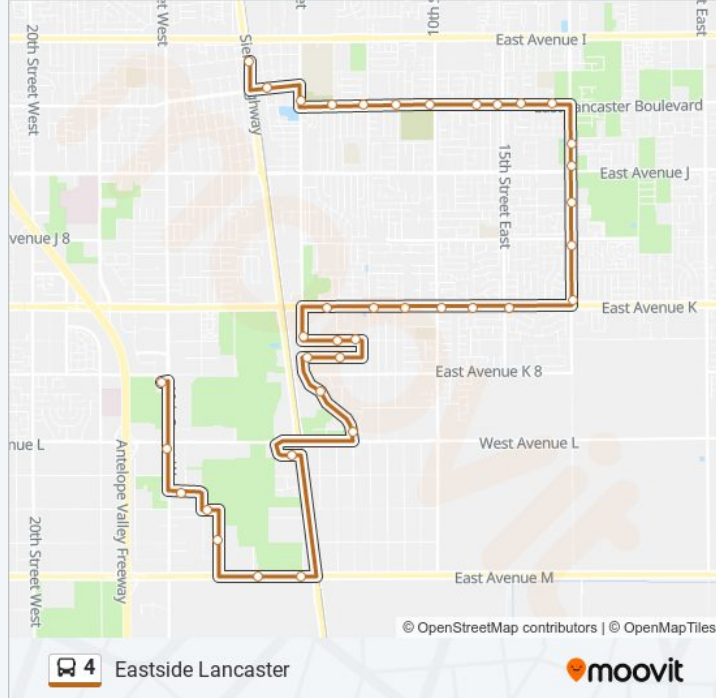

20th St. E. & Nugent St.

Lancaster Blvd. & 20th St. E.

Lancaster Blvd. & 16th St. E.

Lancaster Blvd. & 15th St. E.

Lancaster Blvd. & 13th St. E.

Lancaster Blvd. & Challenger Way

Lancaster Blvd. & Andale St.

Lancaster Blvd. & 5th St. E.

Lancaster Blvd. & 3rd St. E.

Division & Lancaster Blvd.

Lancaster Blvd. & Yucca Ave.

The Boulevard Transit Center

### Direction: Owen Memorial Pa

43 stops

[VIEW LINE SCHEDULE](#)

The Boulevard Transit Center

Fern Ave. & Jackman St.

Ave. I & Fern Ave.

Sierra Hwy & Ave. I

Lancaster Blvd. & Sierra Hwy.

Lancaster Blvd. & Yucca Avenue

Division & Lancaster Blvd.

Lancaster Blvd. & Division

Lancaster Blvd. & 3rd St. E.

Lancaster Blvd. & 5th St. E.

Lancaster Blvd. & Andale St.

Lancaster Blvd. & Challenger Way

Lancaster Blvd. & 13th St. E.