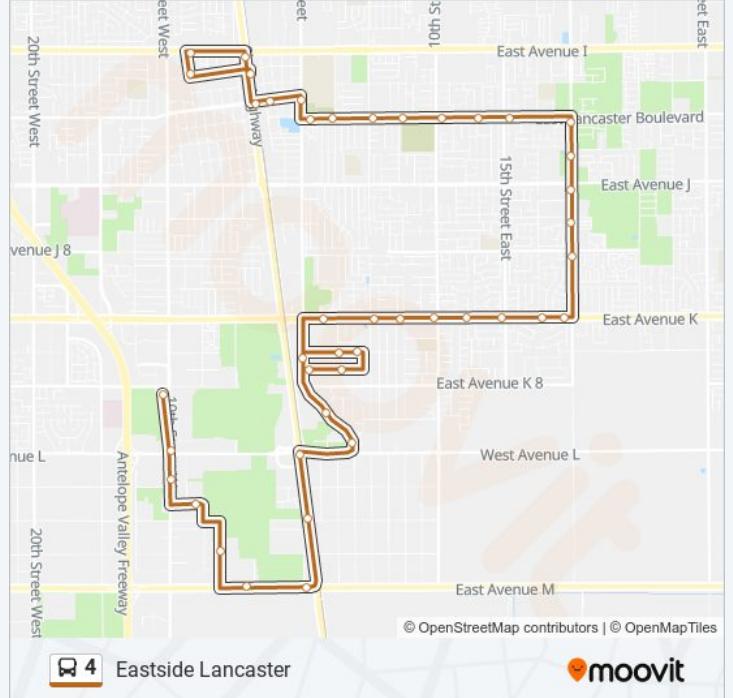

20th St. E. & Lancaster Blvd.

20th St. E. & Nugent St.

20th St. E. & Ave. J

20th St. E. & Ave. J-4

20th St. E. & Ave. J-8

Ave. K & Stancliff

Ave. K & 17th St. E.

Ave. K & 15th St. E.

Ave. K & Yaffa St.

Ave. K & Challenger Way

Ave. K & 7th St. E.

Ave. K & 5th St. E.

Ave. K & Stanridge Ave.

Division St. & Ave. K-4

Ave. K-6 & Division St.

Ave. K-6 & Children's Services

Ave. K-4 & Gingham Ave

Ave. K-4 & Copeland Cir

Business Center Pkwy & Ave. K-10

Business Center Pkwy. & Ave. L

Sierra Hwy. & Ave. L

Sierra Highway & Ave. L-8

Ave. M & Sierra Hwy.

Ave. M & 4th St. W.

AVTA Office

DMV - Ave L-6

10th St. W. & Ave. L-4

10th St. W. & Ave. L

Owen Memorial Park

4 bus time schedules and route maps are available in an offline PDF at moovitapp.com. Use the [Moovit App](#) to see live bus times, train schedule or subway schedule, and step-by-step directions for all public transit in Los Angeles.

Check Live Arrival Times