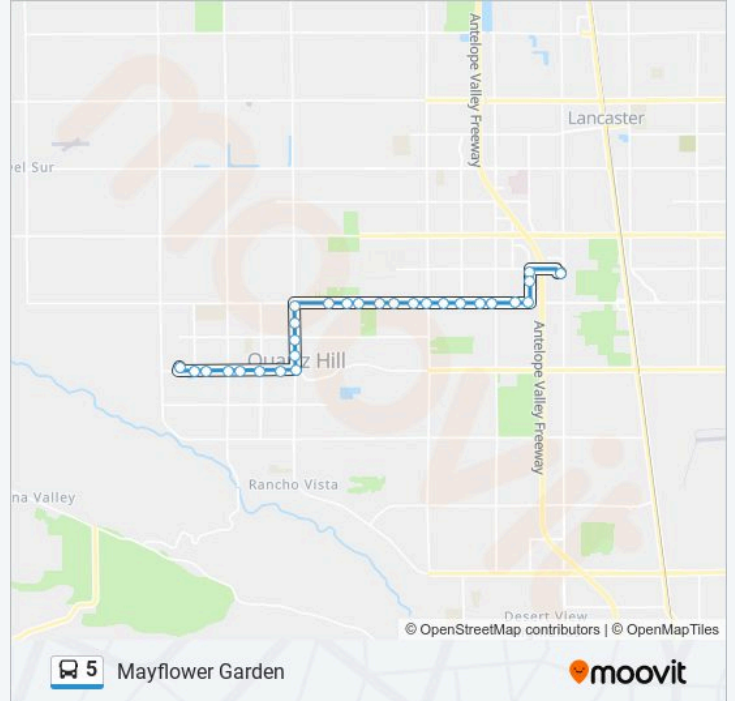

Direction: Mayflower Garden

28 stops

[VIEW LINE SCHEDULE](#)

- Owen Memorial Park
- 15th St. W. & Ave. K-8
- 15th St. W. & Ave. K-11
- Ave. L & 15th St. W.
- Ave. L & 17th St. W.
- Ave. L & 20th St. W.
- Ave. L & 22nd St. W.
- Ave. L & 25th St. W.
- Ave. L & 27th St. W.
- Ave. L & 30th St. W.
- Ave. L & 32nd St. W.
- Ave. L & 35th St. W.
- Ave. L & 37th St. W.
- Ave. L & 40th St. W.
- Ave. L & Chevron Station
- Ave. L & 45th St. W.
- 50th St. W. & Ave. L
- 50th St. W. & Ave. L-4
- 50th St. W. & Ave. L-8
- 50th St. W. & Ave. L-12
- 50th St. W & Ave. M

5 bus Info

Direction: Mayflower Garden

Stops: 28

Trip Duration: 35 min

Line Summary:

Ave. M & 52nd St. W.

Ave. M & 55th St. W.

Ave. M & Quartz Hill Mobile Home Park

Ave. M & 60th St. W.

Ave. M & 63rd St. W.

Ave. M & 65th St. W.

67th St. W. & Ave. L-15

Direction: Owen MEM Park

25 stops

[VIEW LINE SCHEDULE](#)

67th St. W. & Ave. L-15

5 bus Info

Direction: Owen MEM Park

Stops: 25

Trip Duration: 37 min

Line Summary:

Ave. L & 35th St. W.

Ave. L & 32nd St. W.

Ave. L & 30th St. W.