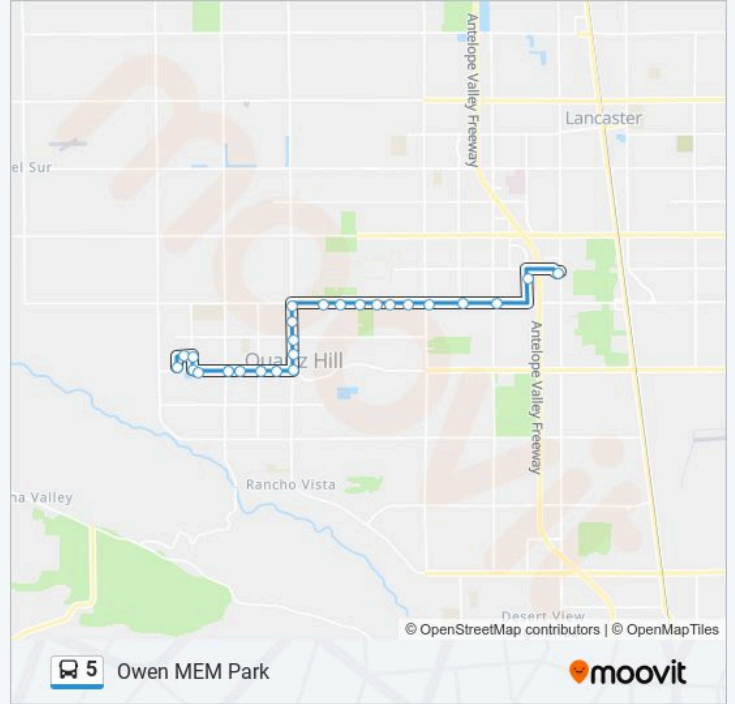

Direction: Mayflower Garden

28 stops

[VIEW LINE SCHEDULE](#)

- Owen Memorial Park
- 15th St. W. & Ave. K-8
- 15th St. W. & Ave. K-11
- Ave. L & 15th St. W.
- Ave. L & 17th St. W.
- Ave. L & 20th St. W.
- Ave. L & 22nd St. W.
- Ave. L & 25th St. W.
- Ave. L & 27th St. W.
- Ave. L & 30th St. W.
- Ave. L & 32nd St. W.
- Ave. L & 35th St. W.
- Ave. L & 37th St. W.
- Ave. L & 40th St. W.
- Ave. L & Chevron Station
- Ave. L & 45th St. W.
- 50th St. W. & Ave. L
- 50th St. W. & Ave. L-4
- 50th St. W. & Ave. L-8
- 50th St. W. & Ave. L-12
- 50th St. W & Ave. M

Ave. M & 60th St. W.

Ave. M & 63rd St. W.

Ave. M & 65th St. W.

67th St. W. & Ave. L-15

Direction: Owen MEM Park

25 stops

[VIEW LINE SCHEDULE](#)

67th St. W. & Ave. L-15

5 bus Info

Direction: Owen MEM Park

Stops: 25

Trip Duration: 37 min

Line Summary:

Ave. L & 35th St. W.

Ave. L & 32nd St. W.

Ave. L & 30th St. W.

Ave. L & 25th St. W.

Ave. L & 20th St. W.

15th St. W. & Kaiser Clinic

Owen Memorial Park

5 bus time schedules and route maps are available in an offline PDF at moovitapp.com. Use the Moovit App to see live bus times, train schedule or subway schedule, and step-by-step directions for all public transit in Los Angeles.