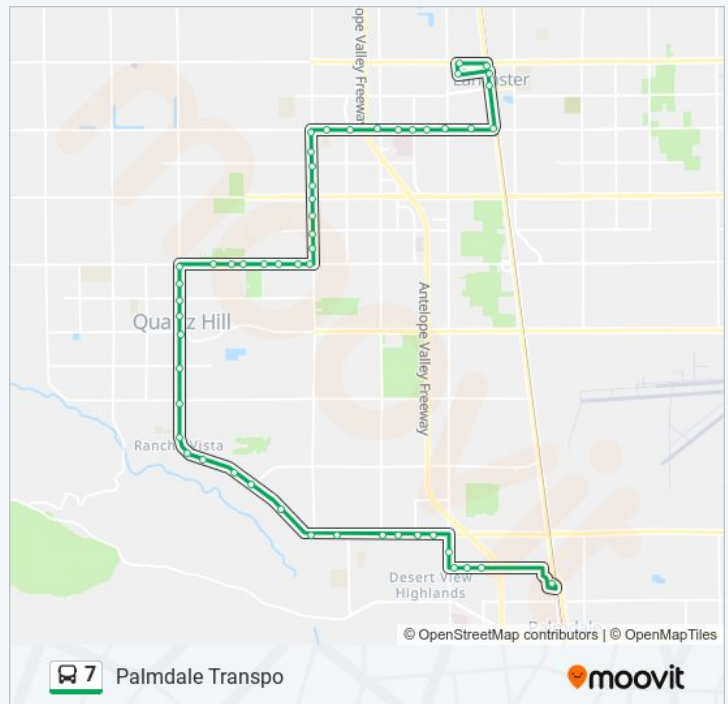

Ave. I & Fern Ave.
Sierra Hwy & Ave. I
Sierra Hwy & Lancaster Blvd.
Ave. J & Sierra Hwy.
Ave. J & Fig
Ave. J & 10th St. W
Ave. J & Lowtree
Ave. J & 15th St. W.
Ave. J & 17th St. W.
Ave. J at 20th St. W.
Ave. J & 25th St. W.
Ave. J & 27th St. W.
30th St. W. & Ave. J
30th St. W. & Ave. J-6
30th St. W. & Ave. J-8
30th St. W. & Ave. J-12
30th St. W. & Ave. K
30th St. W. & Ave. K-4
30th St. W. & Ave. K-8
30th St. W. & Ave. K-12
Ave. L & 30th St. W.
Ave. L & 32nd St. W.
Ave. L & 35th St. W.
Ave. L & 37th St. W.
Ave. L & 40th St. W.
Ave. L & Chevron Station
Ave. L & 45th St. W.
50th St. W. & Ave. L
50th St. W. & Ave. L-4
50th St. W. & Ave. L-8
50th St. W. & Ave. L-12
50th St. W. & Ave. M
50th St. W. & Ave. M-8

Wednesday	5:00 AM - 10:00 PM
Thursday	5:00 AM - 10:00 PM
Friday	5:00 AM - 10:00 PM
Saturday	7:00 AM - 8:40 PM

7 bus Info

Direction: Palmdale Transpo
Stops: 53
Trip Duration: 74 min
Line Summary: