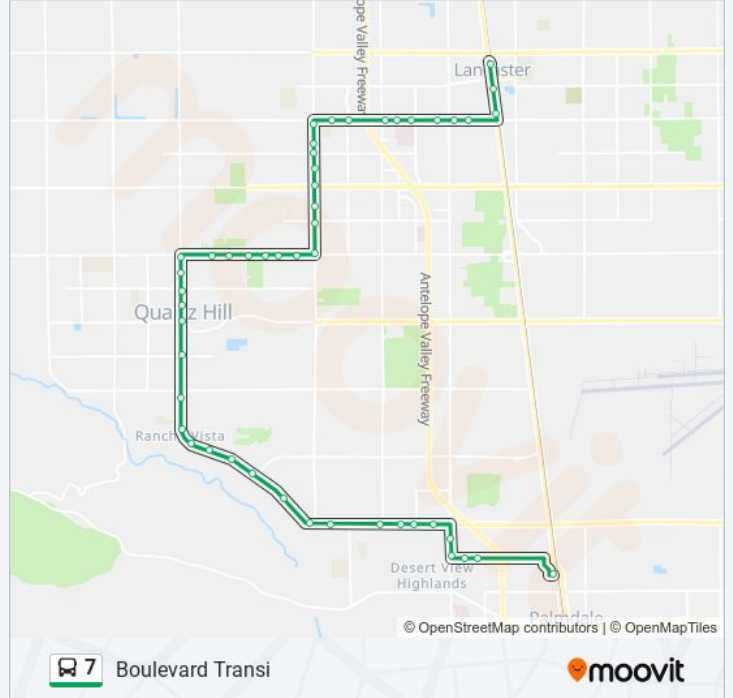

7 bus Info

Direction: Boulevard Transi

Stops: 49

Trip Duration: 69 min

Line Summary:

50th St. W. & Ave. L-4

50th St. W. & Ave. L

Ave. L & 45th St. W.

30th St. W & Ave. K

30th St. W. & Ave. J-12

30th St. W. & Ave. J-8

30th St. W. & Ave. J-4

30th St. W. & Ave. J

Ave. J & 27th St. W.

Ave. J & 25th St. W.

Ave. J & 20th St. W.

Ave. J & 17th St. W.

Ave. J & 15th St. W.

Ave. J & Kingtree

Ave. J & 10th St. W.

Ave. J & Fig

Sierra Hwy. & Ave. J

Sierra Hwy. & Milling St.

The Boulevard Transit Center

Wednesday	5:00 AM - 10:00 PM
Thursday	5:00 AM - 10:00 PM
Friday	5:00 AM - 10:00 PM
Saturday	7:00 AM - 8:40 PM

7 bus Info

Direction: Palmdale Transpo
Stops: 53
Trip Duration: 74 min
Line Summary:

50th St. W. & Ave. N