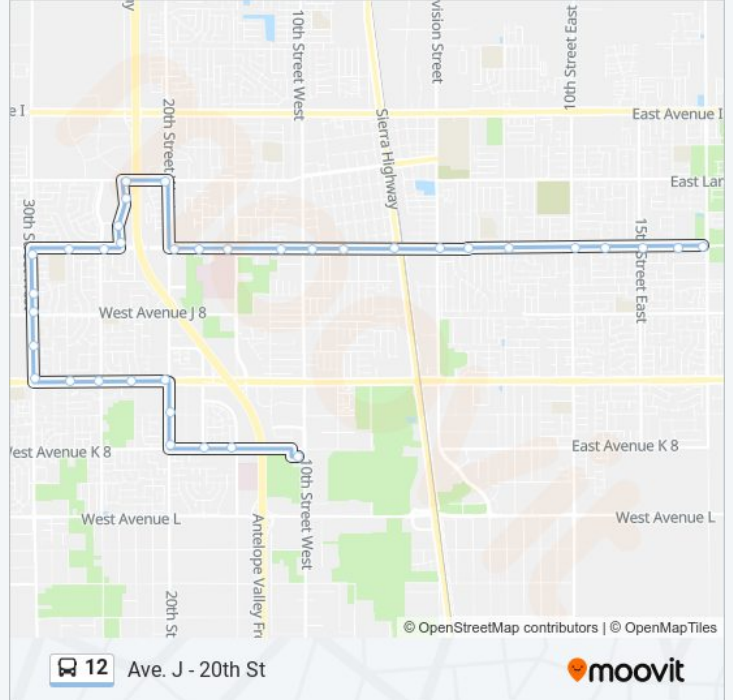

Use the Moovit App to find the closest 12 bus station near you and find out when is the next 12 bus arriving.

Direction: Ave. J - 20th St

36 stops

[VIEW LINE SCHEDULE](#)

- Owen Memorial Park
- Ave. K-8 & 15th St. W.
- Ave. K-8 & 17th St. W.
- 20th St. W. & Ave. K-8
- 20th St. W. & Ave. K-4
- Ave. K & 20th St. W.
- Ave. K & 21st St. W.
- Ave. K & 25th St. W.
- Ave. K & 27th St. W.
- 30th St. W & Ave. K
- 30th St. W. & Ave. J-12
- 30th St. W. & Ave. J-8
- 30th St. W. & Ave. J-4
- 30th St. W. & Ave. J
- Ave. J & 27th St. W.
- Ave. J & 25th St. W.
- Valley Central Way & Avenue J
- Valley Central Way & Central Ct.
- Valley Central Way & Black Angus
- Lancaster Blvd. & Valley Central Way
- Lancaster Blvd. & 20th St. W.
- Ave. J & 20th St. W.

12 bus Info

Direction: Ave. J - 20th St

Stops: 36

Trip Duration: 42 min

Line Summary:

Ave. J & 17th St. W.

Ave. J & 15th St. W.

Ave. J & Kingtree

Ave. J & 10th St. W.

Ave. J & Fig

Ave. J & Sierra Hwy.

Ave. J & Division

Ave. J & 3rd St. E.

Ave. J & 5th St. E.

Ave. J & Challenger Way

Ave. J & Palm Vista

Ave. J & 15th St. E.

Ave. J & 17th St. E.

Ave. J & 20th St. E

Direction: Owen Memorial Pa

36 stops

[VIEW LINE SCHEDULE](#)

Ave. J & 20th St. E.

Ave. J & 17th St. E.