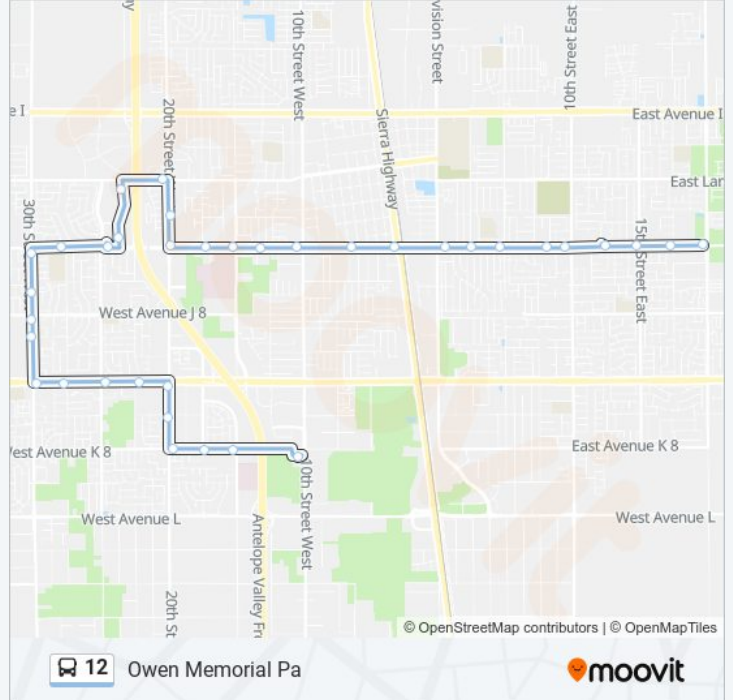

20th St. W. & Ave. J

20th St. W. & Newgrove

Lancaster Blvd. & 20th St. W.

Valley Central Way & Lancaster Blvd.

Valley Central Way & Central Ct.

Ave. J & 25th St. W.

Ave. J & 27th St. W.

30th St. W. & Ave. J

30th St. W. & Ave. J-6

30th St. W. & Ave. J-8

30th Street West 43925-43859

Ave. K & 30th St. W.

Ave. K & 27th St. W.

Ave. K & 25th St. W.

Ave. K & 22nd St. W.

20th St. W. & Ave. K

20th St. W. & Ave. K-4

Ave. K-8 & 20th St. W.

Ave. K-8 & 17th St. W.

Ave. K-8 & 15th St. W.

Owen Memorial Park

12 bus time schedules and route maps are available in an offline PDF at moovitapp.com. Use the [Moovit App](#) to see live bus times, train schedule or subway schedule, and step-by-step directions for all public transit in Los Angeles.

[About Moovit](#) • [MaaS Solutions](#) • [Supported Countries](#) • [Mooviter Community](#)

© 2024 Moovit - All Rights Reserved

Check Live Arrival Times