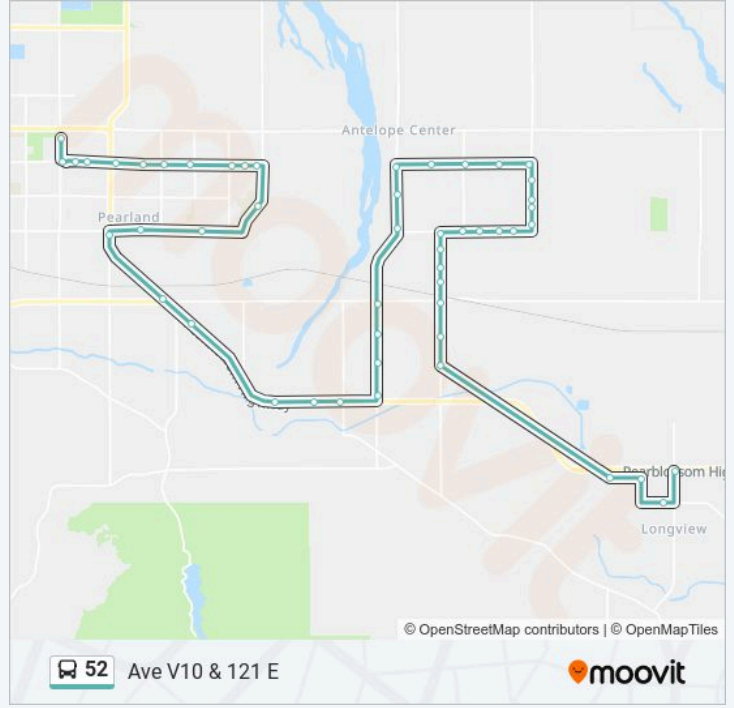

 52

Ave V10 & 121 E

Get The App

The 52 bus line (Ave V10 & 121 E) has 2 routes. For regular weekdays, their operation hours are:

(1) Ave V10 & 121 E: 6:30 AM - 9:30 PM (2) South Valley: 5:30 AM - 8:30 PM

Use the Moovit App to find the closest 52 bus station near you and find out when is the next 52 bus arriving.

Direction: Ave V10 & 121 E

50 stops

[VIEW LINE SCHEDULE](#)

- South Valley Transit Center
- Ave. R & 40th St. E.
- Ave. R & 42nd St. E.
- Ave. R & 43rd St. E.
- Ave. R & 47th St. E.
- Ave. R & 52th St. E.
- Ave. R & 55th St. E.
- Ave. R & 60th St. E.
- Ave. R & 65th St. E.
- Ave. R & Valberg St.
- Ave. R & 70th St. E.
- Pete Knight High School
- Ave. S & Calle Mazatlan
- Ave. S & 55th St. E.
- 47th St. E. & Ave. S
- Pearblossom Hwy. & Fort Tejon Rd.
- Pearblossom Hwy. & 60th St. E.
- Pearblossom Hwy. & 72nd St. E.
- Pearblossom Hwy. & 77th St. E.
- Pearblossom Hwy. & 82nd St. E.
- 87th St. E. & Pearblossom Hwy.

52 bus Info

Direction: Ave V10 & 121 E

Stops: 50

Trip Duration: 86 min

Line Summary:

- 87th St. E. & Ave. U
- 87th St. E. & Ave. T-8
- 87th St. E. & Ave. T
- 90th St. E. & Ave. S
- 90th St. E. & Ave. R-8
- 90th St. E. & Ave. R
- Ave. R & 95th St. E.
- Ave. R & 100th St. E.
- Ave. R & 105th St. E.
- Ave. R & 110th St. E.
- 110th St. E. & Ave. R-4
- 110th St. E. & Ave. R-8
- 110th St. E. & Ave. R-10
- 110th St. E. & Ave. R-14
- Ave. S & 107th St. E.
- Ave. S & 105th St. E.
- Ave. S & 102nd St. E.
- Ave. S & 100th St. E.
- 96th St. E. & Ave. S
- 96th St. E. & Ave. S-4
- 96th St. E. & Ave. S-8
- 96th St. E. & Ave. S-12
- 96th St. E. & Ave. T
- 96th St. E. & Ave. T-8
- 96th St. E. & Ave U
- Ave. V-10 & 121st St. E.
- 126th St. E. & Ave. V-10
- Ave. W & 128th St. E.
- Longview Rd. & Pearblossom Hwy.

Direction: South Valley

43 stops

[VIEW LINE SCHEDULE](#)

52 bus Time Schedule

South Valley Route Timetable:

Sunday

7:30 AM - 5:55 PM

Pearblossom Hwy. & 77th St. E.