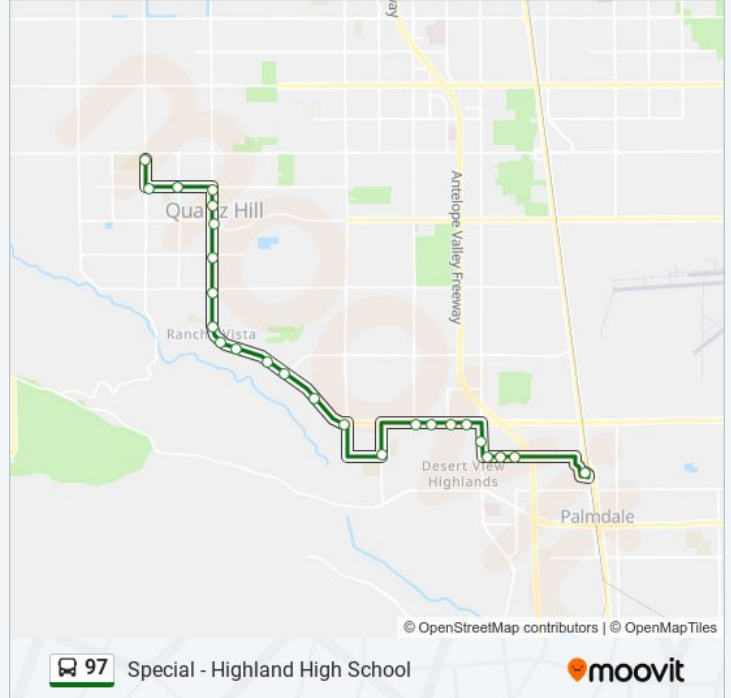

Rancho Vista Blvd. & 15th St. W.

Rancho Vista Blvd. & Armfield Avenue

10th St. W. & Amargosa Commons

Technology Dr. & 10th St. W.

Technology Dr. & Trade Center Dr.

Technology Dr. & 5th St. W.

Palmdale Transportation Center

97 bus time schedules and route maps are available in an offline PDF at moovitapp.com. Use the [Moovit App](#) to see live bus times, train schedule or subway schedule, and step-by-step directions for all public transit in Los Angeles.

[About Moovit](#) • [MaaS Solutions](#) • [Supported Countries](#) • [Mooviter Community](#)

© 2024 Moovit - All Rights Reserved

Check Live Arrival Times