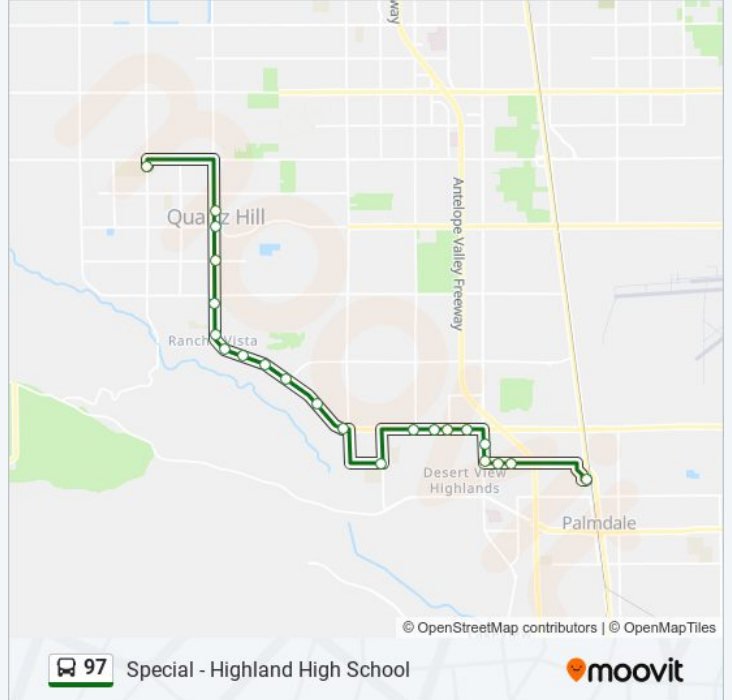

Direction: Highland - Quart

22 stops

[VIEW LINE SCHEDULE](#)

- Palmdale Transportation Center
- Technology Dr. & 5th St. W.
- Technology Dr. & Trade Center Dr.
- 10th St. W. & Technology Dr.
- 10th St. W. & Marketplace Dr.
- Rancho Vista Blvd. & Armfield Ave.
- Rancho Vista Blvd. & 15th Street West
- Rancho Vista Blvd. & Dunbar Street
- Rancho Vista Blvd. & 20th Street West
- Ave. P-8 & 25th St. W.
- Rancho Vista Blvd. & 30th Street West
- Rancho Vista Blvd. & Avenue O-8
- Rancho Vista Blvd. & Town Center Dr.
- Rancho Vista Blvd. & Cricket Lane
- Rancho Vista Blvd. & Peonza
- Rancho Vista Blvd. & Austuto Drive
- Rancho Vista Blvd. & Avenida Vista Verde
- 50th St. W. & Ave. N
- 50th St. W. & Ave. M-8
- 50th St. W. & Ave. M
- 50th St. W. & Ave. L-12
- 60th St. W. & Ave. L

97 bus Time Schedule

Highland - Quart Route Timetable:

Sunday	Not Operational
Monday	8:00 AM
Tuesday	8:00 AM
Wednesday	8:00 AM
Thursday	8:00 AM
Friday	8:00 AM
Saturday	Not Operational

97 bus Info

Direction: Highland - Quart

Stops: 22

Trip Duration: 42 min

Line Summary:

97 Special - Highland High School

Direction: Palmdale Transpo

25 stops

[VIEW LINE SCHEDULE](#)

- 60th St. W. & Ave. L
- Ave. L-8 & 60th St. W.
- Ave. L-8 & 55th St. W.
- 50th St. W. & Ave. L-8
- 50th St. W. & Ave. L-12
- 50th St. W. & Ave. M
- 50th St. W. & Ave. M-8
- 50th St. W. & Ave. N
- Rancho Vista Blvd. & Avenida Vista Verde
- Rancho Vista Blvd. & Astuto Dr.
- Rancho Vista Blvd. & Maestro Lane
- Rancho Vista Blvd. & Resort Way
- Rancho Vista Blvd. & Town Center Drive
- Rancho Vista Blvd. & Ave. O-8
- Rancho Vista Blvd. & 30th St. W.
- Ave. P-8 & 25th St. W.
- Rancho Vista Blvd. & 20th Street West
- Rancho Vista Blvd. & Dunbar Street

Stops: 25

Trip Duration: 41 min

Line Summary:

Rancho Vista Blvd. & 15th St. W.

Rancho Vista Blvd. & Armfield Avenue

10th St. W. & Amargosa Commons

Technology Dr. & 10th St. W.

Technology Dr. & Trade Center Dr.