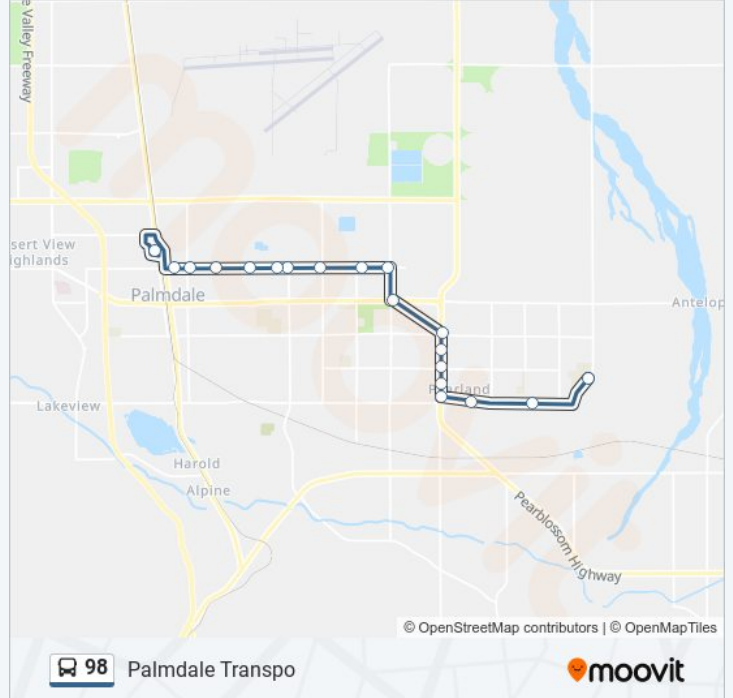

Direction: Palmdale Transpo

19 stops

[VIEW LINE SCHEDULE](#)

Pete Knight High School

Ave. S & Calle Mazatlan

Ave. S & 55th St. E.

Ave. S & 47th St. E.

47th St. E. & Ave. R-11

47th St. E. & Ave. R-8

47th St. E. & Ave. R-4

47th St. E. & Ave. R

Palmdale Blvd. & 40th St. E.

Ave. Q & 40th St. E.

Ave. Q & Lilac View

Ave. Q & 30th St. E.

Ave. Q & 25th St. E.

Sunday	Not Operational
Monday	3:55 PM
Tuesday	2:55 PM
Wednesday	3:55 PM
Thursday	3:55 PM
Friday	3:55 PM
Saturday	Not Operational

98 bus Info

Direction: Palmdale Transpo

Stops: 19

Trip Duration: 36 min

Line Summary:

Direction: Pete Knight High

21 stops

[VIEW LINE SCHEDULE](#)

Palmdale Transportation Center

Ave. Q & Sierra Hwy.

Ave. Q & 11th St. E.

Ave. Q & Orchid View Pl

Ave. Q & 20th St. E.