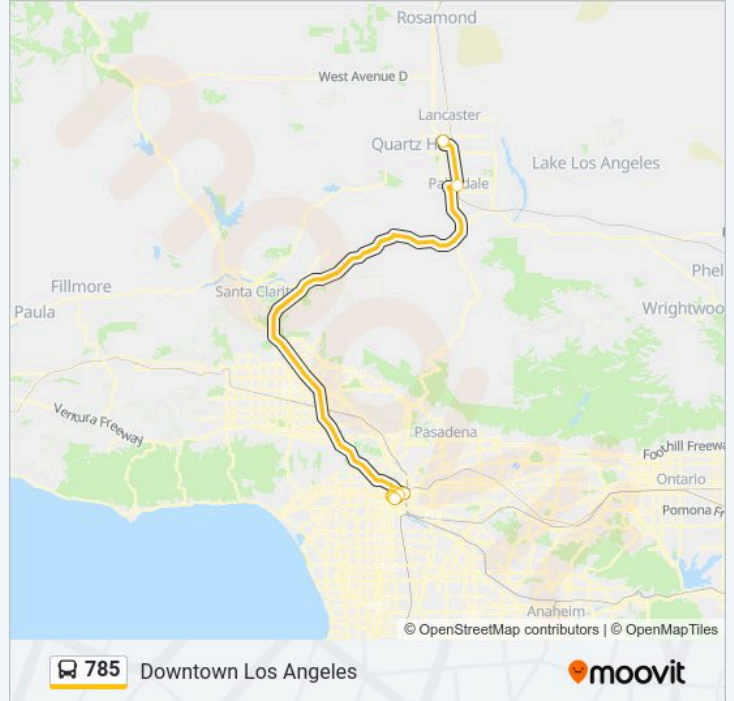

 **785**

Downtown Los Angeles

[Get The App](#)

The 785 bus line (Downtown Los Angeles) has 2 routes. For regular weekdays, their operation hours are:

(1) Downtown LA: 3:50 AM - 6:00 AM(2) Palmdale - Lanc: 2:50 PM - 5:40 PM

Spring St & Temple St.

Spring & 1st

1st & Hill

Hope St & 1st St (Southbound)

Flower St & 3rd St (Southbound)

Flower St. & 5th St.

6th & Flower

6th & Grand Ave

785 bus Info

Direction: Downtown LA

Stops: 13

Trip Duration: 105 min

Line Summary:

Direction: Palmdale - Lanc

14 stops

[VIEW LINE SCHEDULE](#)

8th & Spring

8th & Olive

West 8th St & STH Grand Ave

Figueroa & 7th

Figueroa & 6th

Figueroa St. & 5th St.

Hope & 3rd St

Hope & 1st