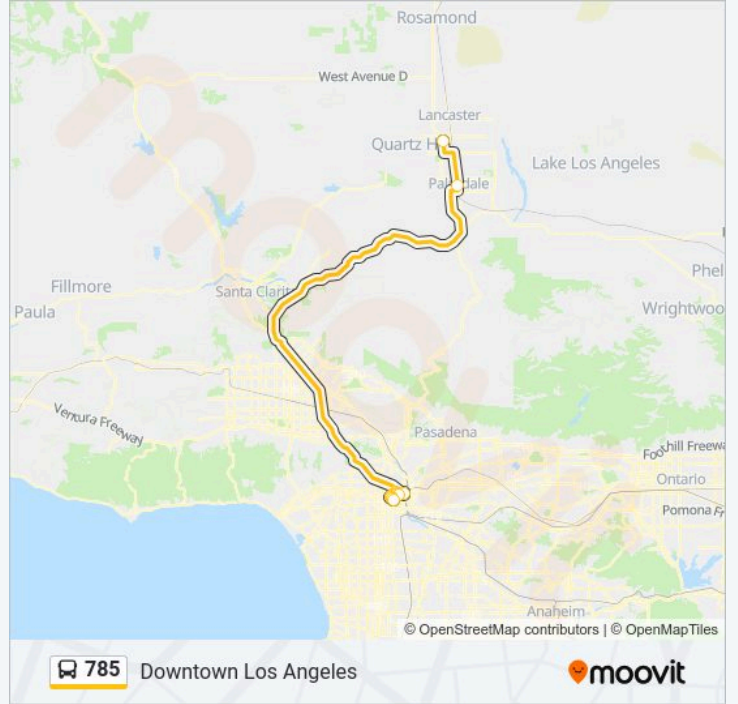

785 bus time schedules and route maps are available in an offline PDF at moovitapp.com. Use the Moovit App to see live bus times, train schedule or subway schedule, and step-by-step directions for all public transit in Los Angeles.

© 2024 Moovit - All Rights Reserved