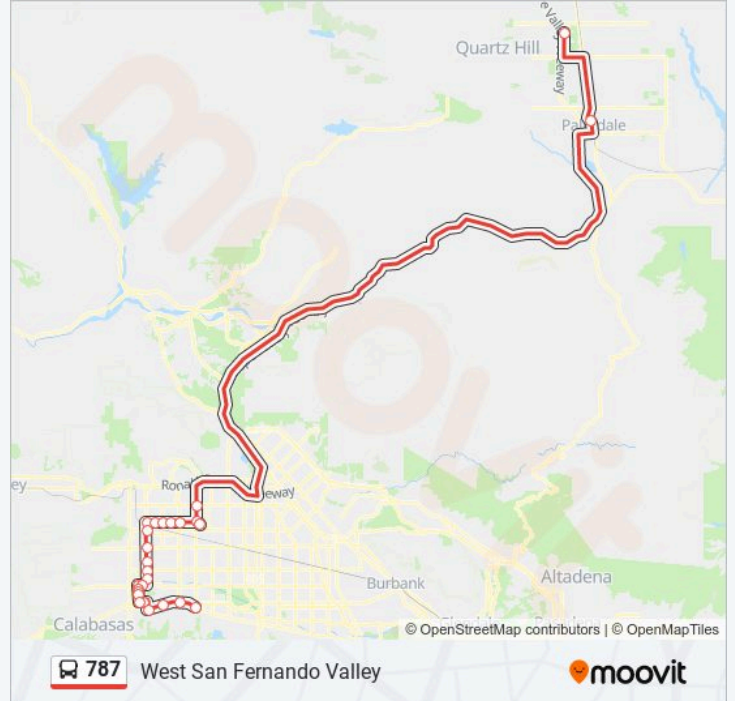

Use the Moovit App to find the closest 787 bus station near you and find out when is the next 787 bus arriving.

**Direction: Palmdale - Lanc**

27 stops

[VIEW LINE SCHEDULE](#)

- Ventura & Reseda
- Ventura & Tampa
- Ventura / Winnetka
- Ventura / Kelvin
- Burbank & Kaiser Permanente Woodland Hil
- Burbank & Northrop Grumman
- Burbank & Canoga (Warner Center)
- Canoga & Oxnard
- Canoga and Erwin
- Canoga & Trillium
- Canoga & Victory Blvd
- Victory & Variel
- De Soto Ave & Vanowen St
- Desoto & Sherman
- De Soto / Saticoy
- De Soto Ave & Roscoe Blvd
- De Soto Ave & Nordhoff St
- Plummer & De Soto
- Plummer / Mason
- Plummer & Winnetka
- Plummer & Corbin

**787 bus Info**

**Direction:** Palmdale - Lanc

**Stops:** 27

**Trip Duration:** 114 min

**Line Summary:**

Plummer & Tampa

CSUN Transit Center

Reseda & Plummer

Reseda & Devonshire

Palmdale Transportation Center

Owen Memorial Park

**Direction: San Fernando Val**

27 stops

[VIEW LINE SCHEDULE](#)

Owen Memorial Park

Palmdale Transportation Center

**787 bus Info**

**Direction:** San Fernando Val

**Stops:** 27

**Trip Duration:** 123 min

**Line Summary:**

Canoga Ave & Erwin St

Canoga Ave & Oxnard St

Burbank & Canoga