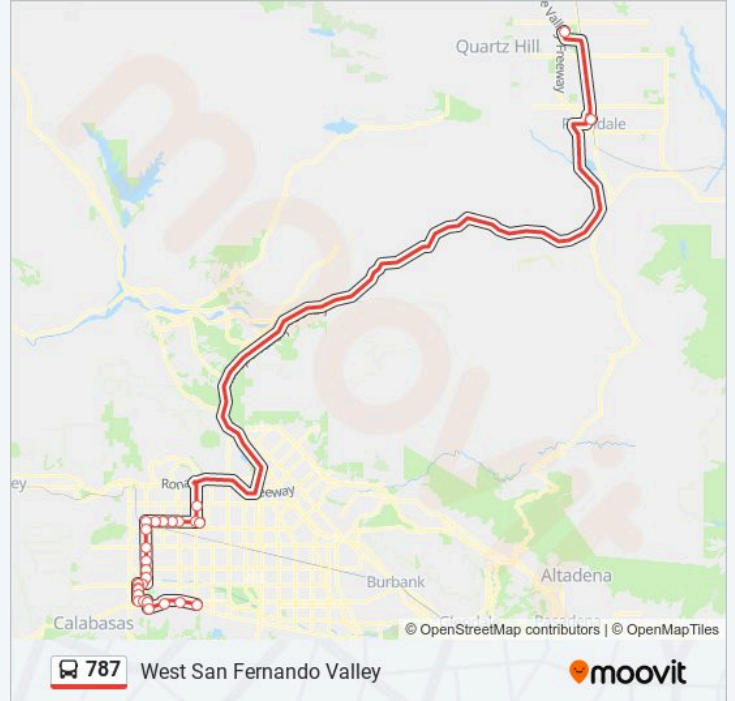

Use the Moovit App to find the closest 787 bus station near you and find out when is the next 787 bus arriving.

**Direction: Palmdale - Lanc**

27 stops

[VIEW LINE SCHEDULE](#)

- Ventura & Reseda
- Ventura & Tampa
- Ventura / Winnetka
- Ventura / Kelvin
- Burbank & Kaiser Permanente Woodland Hil
- Burbank & Northrop Grumman
- Burbank & Canoga (Warner Center)
- Canoga & Oxnard
- Canoga and Erwin
- Canoga & Trillium
- Canoga & Victory Blvd
- Victory & Variel
- De Soto Ave & Vanowen St
- Desoto & Sherman
- De Soto / Saticoy
- De Soto Ave & Roscoe Blvd
- De Soto Ave & Nordhoff St
- Plummer & De Soto
- Plummer / Mason
- Plummer & Winnetka
- Plummer & Corbin

**787 bus Info**

**Direction:** San Fernando Val

**Stops:** 27

**Trip Duration:** 123 min

**Line Summary:**

Canoga Ave & Erwin St

Canoga Ave & Oxnard St

Burbank & Canoga

Burbank & Northrop Grumman

De Soto / Burbank

Ventura / Kelvin

Ventura & Winnetka

Ventura & Tampa

Reseda & Ventura

787 bus time schedules and route maps are available in an offline PDF at [moovitapp.com](https://moovitapp.com). Use the Moovit App to see live bus times, train schedule or subway schedule, and step-by-step directions for all public transit in Los Angeles.

© 2024 Moovit - All Rights Reserved