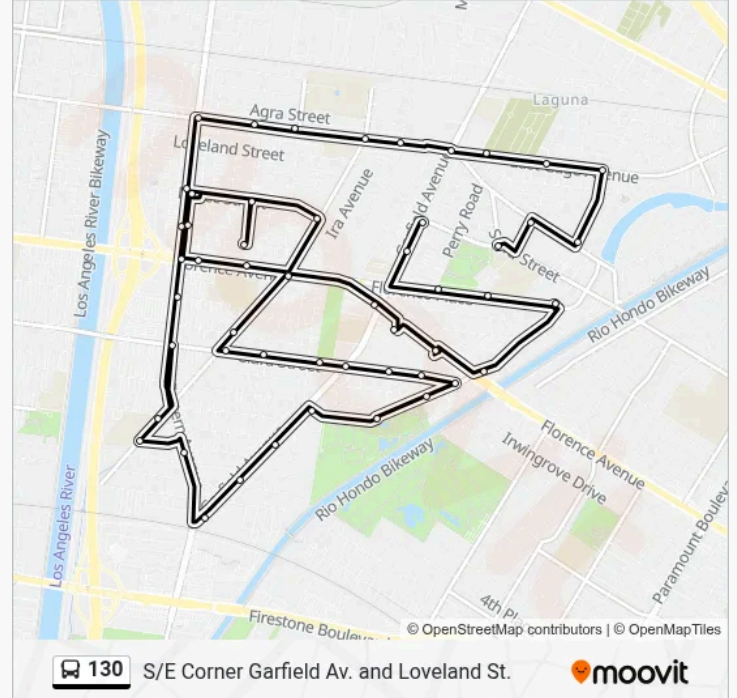

N/E Corner Clara St. and Gephart Av.

N/E Corner Jaboneria Rd. and Clara St.

Eastside Jaboneria Rd. North Off Priory

N/W Corner Florence Av. and Jaboneria Rd.

Florence Avenue / El Selinda Avenue

Toys R US - 7102 Eastern Av.

6950 Eastern Av.

Eastern Avenue / Lubec Street (Northbound)

S/W Corner Ludell & El Selinda Av.

S/W Corner Lubec St. and El Selinda Av.

S/W Corner Lubec St. and Jaboneria Rd.

S/E Corner Jaboneria Rd. and Florence Av.

S/W Corner Florence Av. and Garfield Av.

Super A - 6380 Florence Av.

Florence Avenue / Emil Avenue

N/E Corner Scout Av. and Florence Av.

6891 Florence Pl.

6713 Florence Pl.

N/E Corner Florence Pl. and Perry Rd.

City Hall - 7100 Garfield Av.

S/E Corner Garfield Av. and Loveland St.

130 bus time schedules and route maps are available in an offline PDF at moovitapp.com. Use the Moovit App to see live bus times, train schedule or subway schedule, and step-by-step directions for all public transit in Los Angeles.