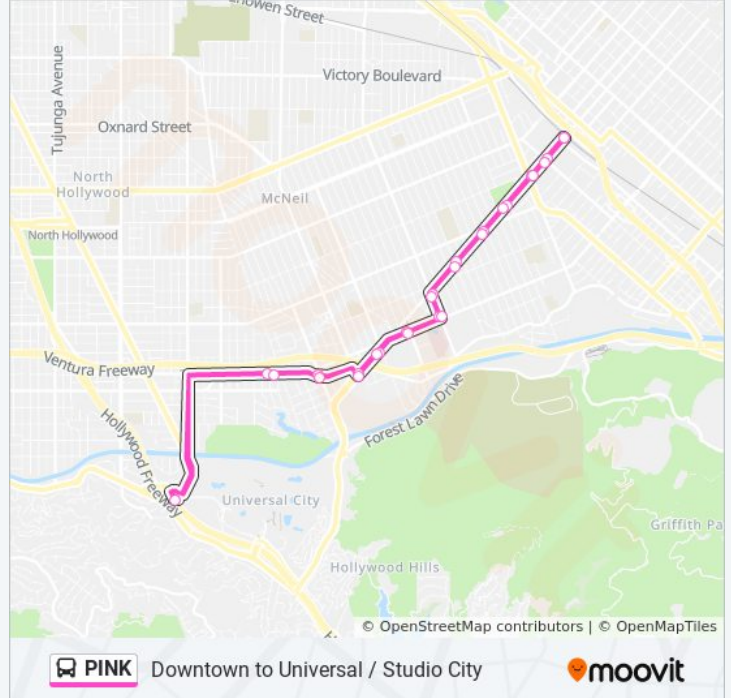

Downtown to Universal / Studio City

[Get The App](#)

The PINK bus line Downtown to Universal / Studio City has one route. For regular weekdays, their operation hours are: (1) Metrolink Station→Metrolink Station: 5:33 AM - 9:00 PM

Use the Moovit App to find the closest PINK bus station near you and find out when is the next PINK bus arriving.

Direction: Metrolink Station→Metrolink Station

27 stops

[VIEW LINE SCHEDULE](#)

- Metrolink Station
- Olive & Lake SB
- Olive & Victory SB
- Olive & Joslyn Center
- Olive & Verdugo
- Olive & Keystone Sb
- Buena Vista & Olive SB
- Buena Vista & Alameda SB
- Alameda & Bob Hope SB
- Olive & California
- Olive & Hollywood Way
- Riverside & Pass
- Riverside & Mariota
- Universal Redline Station
- Riverside & Mariota
- Riverside & Pass
- Olive Ave. & Hollywood Way
- Olive & California EB
- Alameda & Bob Hope EB
- Buena Vista & Alameda NB
- Buena Vista & Olive NB
- Olive/ Keystone

PINK bus Info

Direction: Metrolink Station→Metrolink Station

Stops: 27

Trip Duration: 54 min

Line Summary:

Olive & Verdugo NB

Olive & Virginia

Olive & Victory NB

Olive & Lake NB

Metrolink Station

PINK bus time schedules and route maps are available in an offline PDF at moovitapp.com. Use the [Moovit App](#) to see live bus times, train schedule or subway schedule, and step-by-step directions for all public transit in Los Angeles.