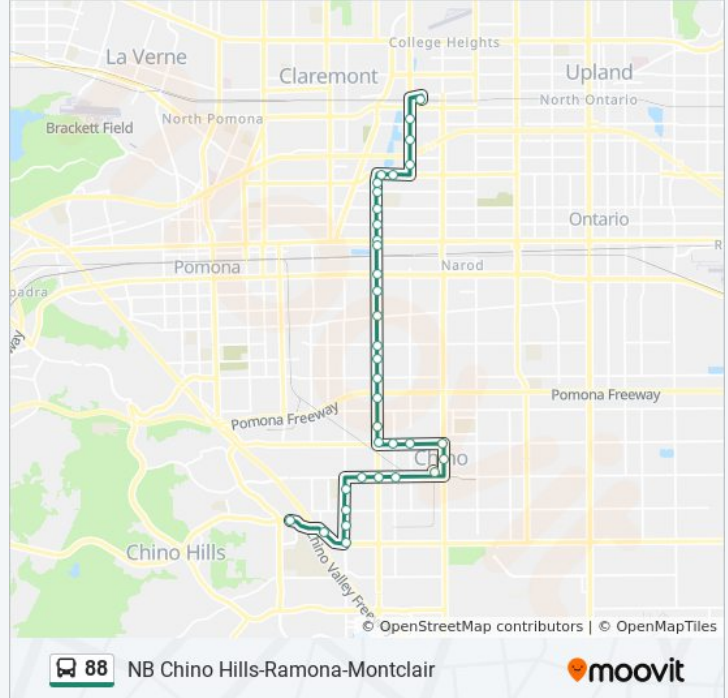

Direction: NB Chino Hills-Ramona-Montclair

35 stops

[VIEW LINE SCHEDULE](#)

- Grand @ Civic Center EB FS
- Grand @ Spectrum West EB Ns
- Pipeline @ Edison NB FS
- Pipeline @ Spectrum North NB FS
- Pipeline @ Schaefer NB FS
- Pipeline @ Miguel NB FS
- Chino @ Norton EB FS
- Chino @ Ramona EB FS
- Chino @ Yorba EB FS
- Chino Transit Center
- Central @ C St NB FS
- Riverside @ Central WB FS
- Riverside @ Monte Vista WB FS
- Riverside @ Yorba WB FS
- Ramona @ Riverside NB FS
- Ramona @ Wilson NB Lat
- Ramona @ 60 Frwy NB Ns
- Ramona @ Philadelphia NB Ns
- Ramona @ Starlight NB Lat
- Ramona @ Francis NB FS
- Ramona @ Phillips NB FS
- Ramona @ Howard NB FS

88 bus Info

Direction: NB Chino Hills-Ramona-Montclair

Stops: 35

Trip Duration: 45 min

Line Summary:

Ramona @ Mission NB FS

Ramona @ Brooks NB FS

Ramona @ Holt NB FS

Monte Vista and Moreno

Montclair Transit Center

Direction: SB Chino Hills-Ramona-Montclair

38 stops

[VIEW LINE SCHEDULE](#)

Montclair Transit Center

Monte Vista @ Arrow SB FS

Monte Vista @ Moreno SB FS

88 bus Info

Direction: SB Chino Hills-Ramona-Montclair

Stops: 38

Trip Duration: 48 min

Line Summary:

Ramona @ Philadelphia SB FS

Ramona @ Walnut SB FS

Riverside @ Ramona EB FS