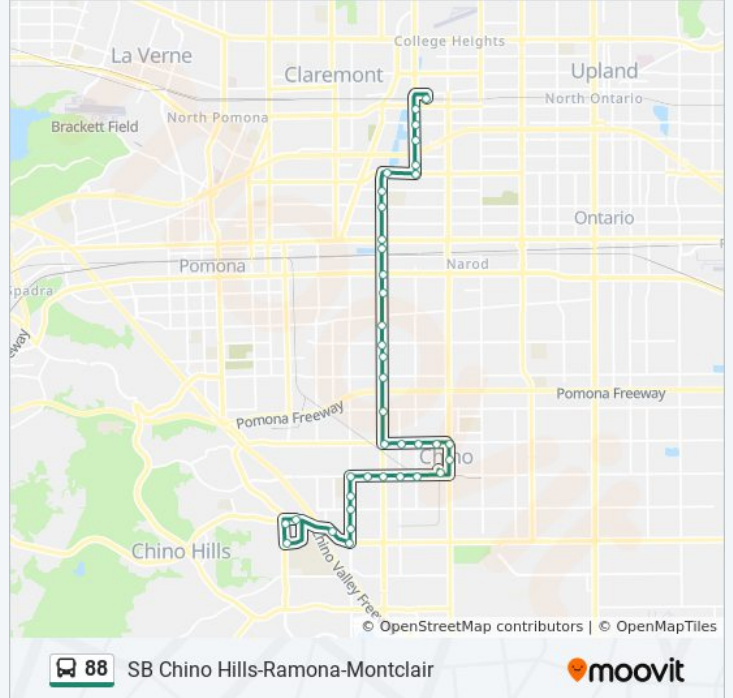

Ramona @ Philadelphia SB FS

Ramona @ Walnut SB FS

Riverside @ Ramona EB FS

Riverside @ Yorba EB FS

Riverside @ Monte Vista EB FS

Riverside @ 5th EB FS

Central @ Riverside SB FS

Central @ C St SB FS

Chino Transit Center

Chino @ Monte Vista WB Mid

Chino @ Yorba WB FS

Chino @ Ramona WB FS

Chino @ Norton WB FS

Pipeline @ Chino SB FS

Pipeline @ Margarita SB Lat

Pipeline @ Schaefer SB FS

Pipeline @ Spectrum North SB FS

Grand @ Pipeline WB Mid

Grand @ Spectrum West WB FS

Boys Republic @ Peyton WB Ns

Peyton @ Main NB Ns

Grand @ Civic Center EB FS

88 bus time schedules and route maps are available in an offline PDF at moovitapp.com. Use the [Moovit App](#) to see live bus times, train schedule or subway schedule, and step-by-step directions for all public transit in Los Angeles.

[About Moovit](#) • [MaaS Solutions](#) • [Supported Countries](#) • [Mooviter Community](#)

© 2024 Moovit - All Rights Reserved

Check Live Arrival Times