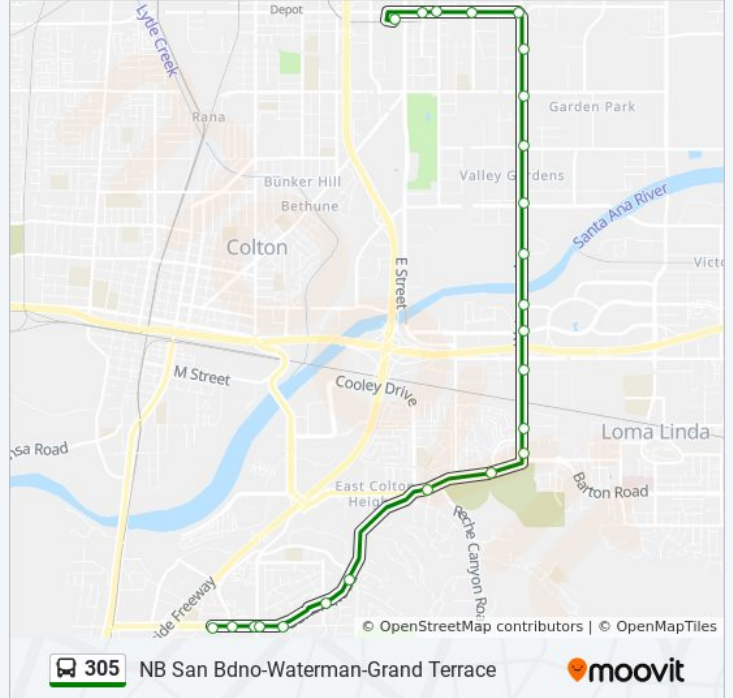

Use the Moovit App to find the closest 305 bus station near you and find out when is the next 305 bus arriving.

Direction: NB San Bдно-Waterman-Grand Terrace

24 stops

[VIEW LINE SCHEDULE](#)

- Barton @ Town Square EB Ns
- Barton @ Canal EB FS
- Barton @ Mt Vernon EB Ns
- Barton @ Mt Vernon EB FS
- Barton @ Palm EB FS
- Barton @ Preston EB FS
- Barton @ Honey Hill NB FS
- Washington @ Mojave EB Ns
- Barton @ Wier EB Ns
- Waterman @ Barton NB FS
- Waterman @ Commercial NB Ns
- Waterman @ Caroline NB FS
- Waterman @ Hospitality NB FS
- Waterman @ Vanderbilt NB FS
- Waterman @ Parkcenter NB FS
- Waterman @ Orange Show NB FS
- Waterman @ Central NB FS
- Waterman @ Mill NB Ns
- Waterman @ Valley NB FS
- Rialto @ Waterman WB FS

305 bus Info

Direction: NB San Bдно-Waterman-Grand Terrace

Stops: 24

Trip Duration: 26 min

Line Summary:

Rialto @ Sierra Way WB FS
 Rialto @ Arrowhead WB FS
 Rialto @ DST WB FS
 San Bernardino Transit Center

Direction: SB San Bdn-Waterman-Grand Terrace

27 stops

[VIEW LINE SCHEDULE](#)

San Bernardino Transit Center
 Rialto @ D EB Ns
 Rialto @ Arrowhead EB Ns
 Rialto @ Sierra Way EB Ns
 Rialto @ Allen EB Ns
 Rialto @ Waterman EB Ns
 Waterman @ Valley SB FS
 Waterman @ Mill SB FS
 Waterman @ Central SB FS
 Waterman @ Orange Show SB FS
 Waterman @ Parkcenter SB Ns
 Waterman @ Vanderbilt SB Ns
 Waterman @ Hospitality SB Ns
 Waterman @ Redlands SB FS
 Waterman @ Commercial SB FS
 Waterman @ Wier SB FS
 Barton @ Wier WB FS
 Barton @ Hunts WB Ns

305 bus Info

Direction: SB San Bdn-Waterman-Grand Terrace
Stops: 27
Trip Duration: 26 min
Line Summary:

Washington @ Mojave WB Ns

Barton @ Walin SB Ns

Barton @ Grand Terrace SB FS

Barton @ Preston WB FS

Barton @ Palm WB Ns