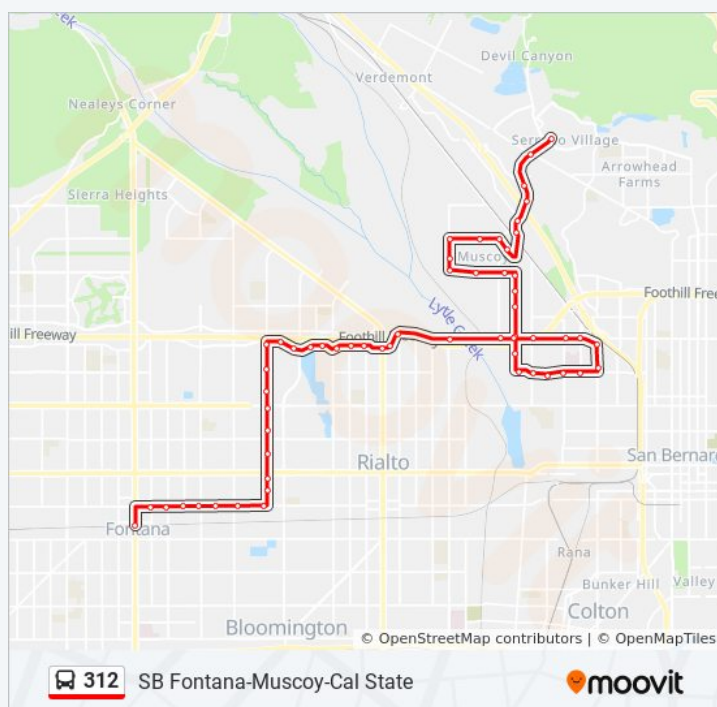

Ogden @ Vermont WB Ns

Vermont @ Kern SB FS

Vermont @ Blake SB Ns

Blake @ Otono EB Ns

Blake @ Kerry EB FS

State @ Blake SB FS

State @ Darby SB FS

State @ Mallory SB FS

State @ Highland SB Ns

State @ Lincoln SB Ns

16th @ State EB FS

16th @ California EB FS

16th @ Pennsylvania EB FS

16th St And Medical Center

16th @ Western EB Ns

Mt Vernon @ Trenton NB Lat

312 bus Time Schedule

SB Fontana-Muscoy-Cal State Route Timetable:

Sunday	7:15 AM - 5:15 PM
Monday	5:20 AM - 9:05 PM
Tuesday	5:20 AM - 9:05 PM
Wednesday	5:20 AM - 9:05 PM
Thursday	5:20 AM - 9:05 PM
Friday	5:20 AM - 9:05 PM
Saturday	7:15 AM - 5:15 PM

312 bus Info

Direction: SB Fontana-Muscoy-Cal State

Stops: 58

Trip Duration: 69 min

Line Summary:

Mt Vernon @ 21st NB FS

Highland @ Western WB FS

Highland @ Medical Center WB Ns