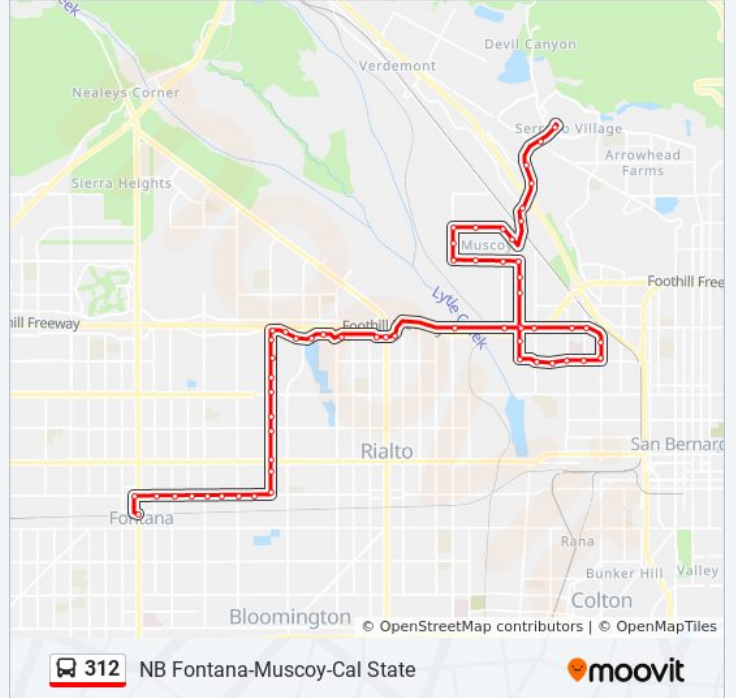

Direction: NB Fontana-Muscoy-Cal State

59 stops

[VIEW LINE SCHEDULE](#)

- Fontana Metrolink Transit Center
- Arrow @ Nuevo EB FS
- Arrow @ Mango EB FS
- Arrow @ Palmetto EB FS
- Arrow @ Tamarind EB FS
- Arrow @ Alder EB FS
- Arrow @ Laurel EB Ns
- Arrow @ Locust EB FS
- Rialto @ Maple EB Ns
- Linden @ Rialto NB FS
- Linden @ Lorraine NB FS
- Linden @ Foothill NB FS
- Linden @ Etiwanda NB Ns
- Linden @ Holly NB FS
- Linden @ Baseline NB FS
- Linden @ Miro Way NB FS
- Linden @ Amazon 1568 NB Mid
- Linden @ Renaissance NB Ns
- Renaissance @ Linden EB FS
- Renaissance @ Marketplace W EB FS
- Renaissance @ Marketplace E EB Ns
- Renaissance @ Ayala EB FS

312 bus Time Schedule

NB Fontana-Muscoy-Cal State Route Timetable:

Sunday	7:40 AM - 5:40 PM
Monday	5:40 AM - 9:25 PM
Tuesday	5:40 AM - 9:25 PM
Wednesday	5:40 AM - 9:25 PM
Thursday	5:40 AM - 9:25 PM
Friday	5:40 AM - 9:25 PM
Saturday	7:40 AM - 5:40 PM

312 bus Info

Direction: NB Fontana-Muscoy-Cal State

Stops: 59

Trip Duration: 70 min

Line Summary:

Easton @ Arrowhead EB FS
Easton @ Chapparal EB FS
Easton @ Alice EB Ns
Easton @ Riverside EB Ns
Highland @ Easton EB FS
Highland @ Pepper EB FS
Highland @ Macy EB FS
Highland @ State EB FS
Highland @ California EB Ns
Highland @ Ramona EB FS
Highland @ Western EB FS
Mt Vernon @ Goodlet SB FS
Mt Vernon @ Trenton SB FS
16th @ Western WB FS
16th @ Medical Center WB FS
16th @ Flores WB FS
16th @ California WB Ns
16th @ Colorado WB FS
State @ 20th NB Ns
State @ Highland NB FS
State @ Mallory NB FS
State @ Darby NB FS
Blake @ State WB FS
Blake @ Macy WB Ns
Blake @ Otono WB FS
Vermont @ Blake NB FS
Vermont @ Kern NB FS
Ogden @ Vermont EB FS
Ogden @ Otono EB FS
Macy @ Nolen EB FS
Nolan @ Kern EB FS
University @ Interchange NB FS
University @ Hallmark NB Ns

University @ Varsity NB FS

University @ College NB FS

University @ Kendall NB FS

California State Uni SB

Direction: SB Fontana-Muscoy-Cal State

58 stops

[VIEW LINE SCHEDULE](#)

California State Uni SB