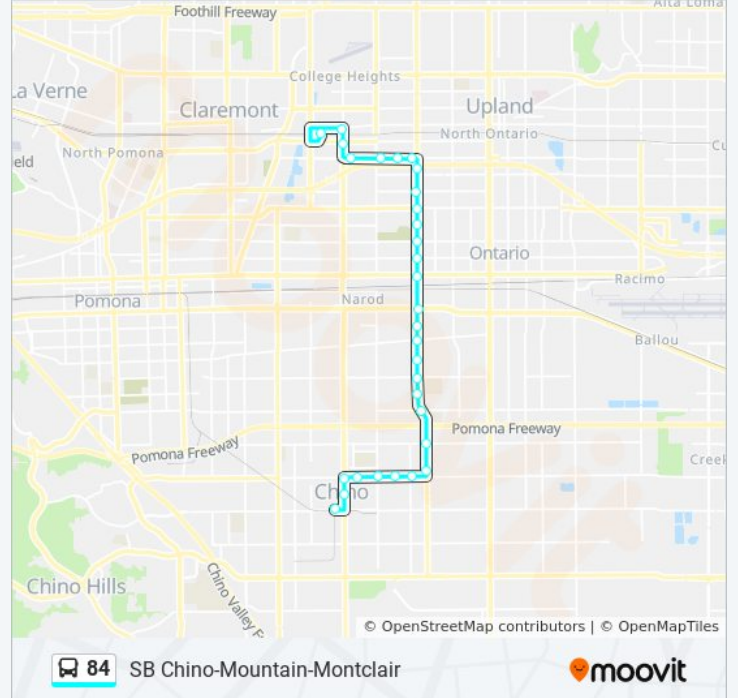

Mountain @ Francis SB FS

Mountain @ Francis SB Mid

Mountain @ Philadelphia SB FS

Mountain @ Walnut SB Ns

Mountain @ Verdugo SB FS

Riverside @ Magnolia WB Ns

Riverside @ Oaks WB Ns

Riverside @ Benson WB Ns

Riverside @ 11th St WB FS

Central @ Riverside SB FS

Central @ C St SB FS

Chino Transit Center

84 bus time schedules and route maps are available in an offline PDF at moovitapp.com. Use the [Moovit App](#) to see live bus times, train schedule or subway schedule, and step-by-step directions for all public transit in Los Angeles.

[About Moovit](#) · [MaaS Solutions](#) · [Supported Countries](#) · [Mooviter Community](#)

© 2024 Moovit - All Rights Reserved

Check Live Arrival Times