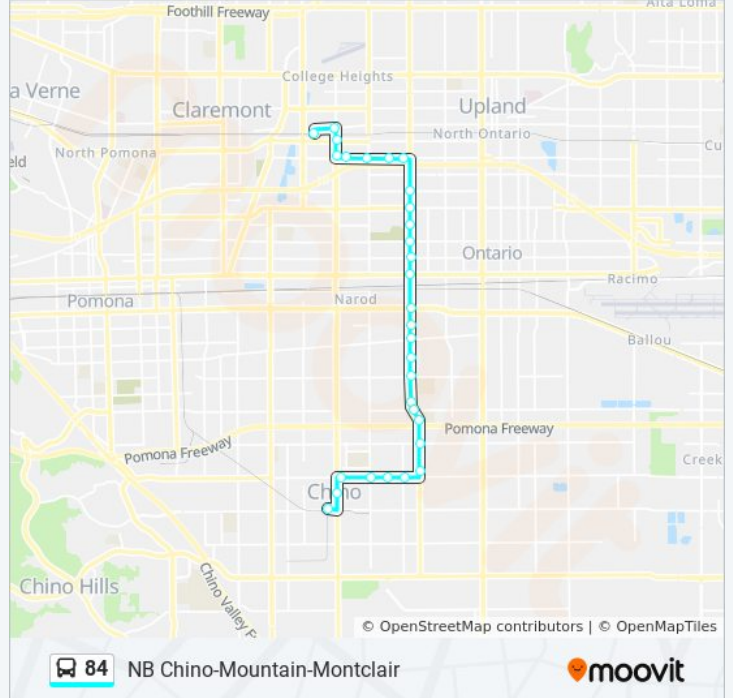

**Direction: NB Chino-Mountain-Montclair**

30 stops

[VIEW LINE SCHEDULE](#)

- Chino Transit Center
- Central @ C St NB FS
- Riverside @ 9th St EB Ns
- Riverside @ Benson EB FS
- Riverside @ Oaks EB FS
- Riverside @ Magnolia EB FS
- Mountain @ Verdugo NB Ns
- Mountain @ Walnut NB FS
- Mountain @ 60 Fwy Exit NB FS
- Mountain @ Philadelphia NB FS
- Mountain @ Spruce NB FS
- Mountain @ Francis NB FS
- Mountain @ Jacaranda NB FS
- Mountain @ Phillips NB FS
- Mountain @ Ralston NB FS
- Mountain @ Mission NB FS
- Mountain @ Holt NB FS
- Mountain @ D NB FS
- Mountain @ G NB FS
- Mountain @ I NB FS
- Mountain @ 4th NB FS
- Mountain @ 5th NB FS

**84 bus Info**

**Direction:** NB Chino-Mountain-Montclair

**Stops:** 30

**Trip Duration:** 36 min

**Line Summary:**

7th @ Mountain WB FS

7th @ Spencer WB FS

Moreno @ Benson WB FS

Moreno @ Vernon WB FS

Central @ Moreno NB FS

Central @ Arrow Hwy NB FS

Richton and Central

Montclair Transit Center

### Direction: SB Chino-Mountain-Montclair

30 stops

[VIEW LINE SCHEDULE](#)

Montclair Transit Center

Richton and Central

Central @ Arrow Hwy SB FS

Moreno @ Vernon EB Ns

7th @ Benson EB FS