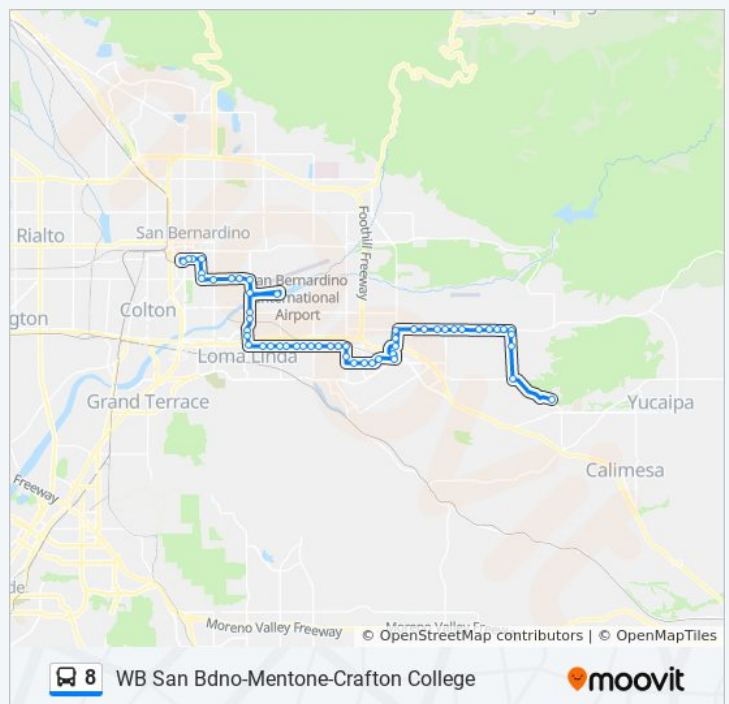

Crafton @ Marble SB FS
 Crafton @ Colton SB Ns
 Crafton @ 3rd Ave SB Mid
 5th and Crafton EB FS
 Crafton Hills College EB FS

Direction: WB San Bdno-Mentone-Crafton College

52 stops

[VIEW LINE SCHEDULE](#)

Crafton Hills College EB FS
 Crafton @ 5th NB FS
 Crafton @ Colton NB FS
 Crafton @ Marble NB FS
 Mentone @ Crafton WB FS
 Mentone @ Agate WB FS
 Mentone @ Beryl WB Ns
 Mentone @ Opal WB Ns
 Mentone @ Wabash WB FS
 Lugonia @ Dearborn WB FS
 Lugonia @ Lincoln WB FS
 Lugonia @ Judson WB FS
 Lugonia @ Grove WB FS
 Lugonia @ University WB FS
 Lugonia @ Church WB Ns
 Orange @ Lugonia SB FS
 Orange @ Brockton SB FS
 Orange @ Colton SB Ns
 Redlands Station Depot
 State @ Center SB FS
 State @ New York WB Ns
 State @ Tennessee WB Ns
 State @ Kansas WB FS
 Alabama @ Park NB Ns

8 bus Time Schedule

WB San Bdno-Mentone-Crafton College Route
 Timetable:

Sunday	8:50 AM - 5:50 PM
Monday	4:52 AM - 10:04 PM
Tuesday	4:52 AM - 10:04 PM
Wednesday	4:52 AM - 10:04 PM
Thursday	4:52 AM - 10:04 PM
Friday	4:52 AM - 10:04 PM
Saturday	6:18 AM - 5:52 PM

8 bus Info

Direction: WB San Bdno-Mentone-Crafton College

Stops: 52

Trip Duration: 61 min

Line Summary:

Redlands @ Alabama WB FS
Redlands @ Iowa WB FS
Redlands @ Nevada WB FS
Redlands @ New Jersey WB Mid
Redlands @ Taft WB Ns
Redlands @ Rhonda WB FS
Redlands @ Bryn Mawr WB FS
Redlands @ Corporate WB FS
Redlands @ Mountain View WB FS
Redlands @ Curtis WB Ns
Redlands @ Richardson WB FS
Redlands @ Anderson WB Ns
Tippecanoe @ Laurelwood NB Ns
Tippecanoe @ Davidson NB Ns
Tippecanoe @ Victoria NB FS
Tippecanoe @ San Bernardino NB FS
Amazon Fulfillment Ctr-Sb
Tippecanoe @ Palm Meadows NB FS
Mill @ Tippecanoe WB FS
Mill @ Tippecanoe WB Mid Blk
Mill @ Lena WB Ns
Mill @ Waterman WB FS
Mill @ Sierra Way WB Ns
Sierra Way @ Mills NB Mid Blk
Rialto @ Sierra Way WB FS
Rialto @ Arrowhead WB FS
Rialto @ DST WB FS
San Bernardino Transit Center