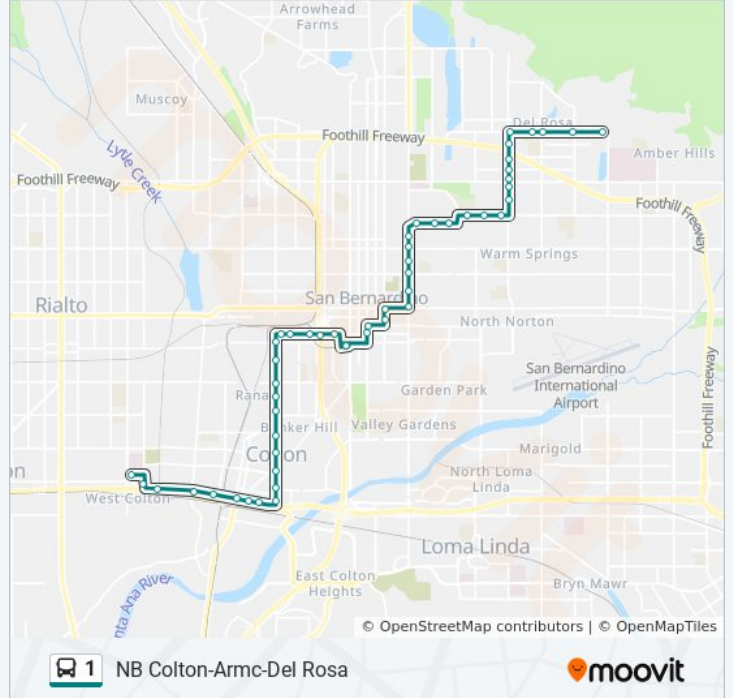

1 bus Info
Direction: NB Colton-Armc-Del Rosa
Stops: 52
Trip Duration: 61 min
Line Summary:

2nd @ G St EB FS

San Bernardino Transit Center

San Bernardino Transit Center

Arrowhead @ 2nd NB FS

3rd @ Arrowhead EB FS

Del Rosa @ Highland NB FS

Del Rosa @ Pumalo NB Ns

Del Rosa @ Date NB Ns

Del Rosa @ Date PI NB FS

Lynwood @ Del Rosa EB FS

Lynwood @ Merito EB FS

Lynwood @ Sterling EB FS

Lynwood @ Arden EB Ns

Lynwood @ Victoria EB Ns

Direction: SB Colton-Armc-Del Rosa

52 stops

1 bus Time Schedule

SB Colton-Armc-Del Rosa Route Timetable:

- Lynwood @ Victoria EB Ns
- Victoria @ Highland SB Ns
- Victoria @ Millar SB Ns
- Pacific @ Victoria WB FS
- Pacific @ Valaria WB FS
- Pacific @ Arden WB Ns
- Pacific @ Guthrie WB Ns
- Pacific @ Sterling WB Ns
- Pacific @ Del Rosa Ave WB Ns
- Pacific @ Glasgow WB FS
- Pacific @ Conejo WB FS
- Pacific High School WB FS
- Gilbert @ Windsor WB Lt
- Gilbert @ Crestview WB Ns
- Waterman @ Gilbert SB FS
- Waterman @ Baseline SB Ns
- Waterman @ 9th SB FS
- 5th @ Waterman WB FS
- 5th @ Sepulveda WB Ns
- Sierra Wy @ 5th SB FS
- Sierra Way @ 3rd SB Ns
- 3rd @ Sierra Way WB Mid
- Arrowhead @ 3rd SB FS
- 2nd @ Arrowhead WB FS
- 2nd @ D WB FS
- San Bernardino Transit Center
- San Bernardino Transit Center
- 2nd @ F St WB FS
- 2nd @ 215 WB Ns
- 2nd @ Kendall WB Ns
- 2nd @ Lst WB FS
- 2nd @ Metro Link Way WB FS

Stops: 52

Trip Duration: 63 min

Line Summary:

Mt Vernon @ Rialto SB FS

Mt Vernon @ Walnut SB Ns

Mt Vernon @ Mill SB FS

Mt Vernon @ Johnston SB Ns

Mt Vernon @ LA Cadena SB FS