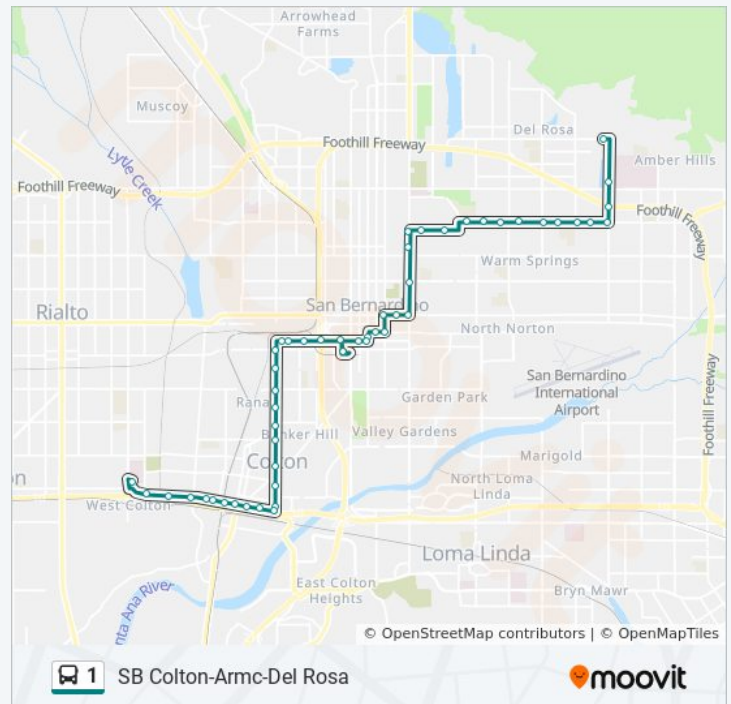

1 bus Info
Direction: NB Colton-Armc-Del Rosa
Stops: 52
Trip Duration: 61 min
Line Summary:

2nd @ G St EB FS

San Bernardino Transit Center

San Bernardino Transit Center

Arrowhead @ 2nd NB FS

3rd @ Arrowhead EB FS

Lynwood @ Victoria EB Ns

Direction: SB Colton-Armc-Del Rosa

52 stops

1 bus Time Schedule

SB Colton-Armc-Del Rosa Route Timetable:

- Lynwood @ Victoria EB Ns
- Victoria @ Highland SB Ns
- Victoria @ Millar SB Ns
- Pacific @ Victoria WB FS
- Pacific @ Valaria WB FS
- Pacific @ Arden WB Ns
- Pacific @ Guthrie WB Ns
- Pacific @ Sterling WB Ns
- Pacific @ Del Rosa Ave WB Ns
- Pacific @ Glasgow WB FS
- Pacific @ Conejo WB FS
- Pacific High School WB FS
- Gilbert @ Windsor WB Lt
- Gilbert @ Crestview WB Ns
- Waterman @ Gilbert SB FS
- Waterman @ Baseline SB Ns
- Waterman @ 9th SB FS
- 5th @ Waterman WB FS
- 5th @ Sepulveda WB Ns
- Sierra Wy @ 5th SB FS
- Sierra Way @ 3rd SB Ns
- 3rd @ Sierra Way WB Mid
- Arrowhead @ 3rd SB FS
- 2nd @ Arrowhead WB FS
- 2nd @ D WB FS
- San Bernardino Transit Center
- San Bernardino Transit Center
- 2nd @ F St WB FS
- 2nd @ 215 WB Ns
- 2nd @ Kendall WB Ns
- 2nd @ Lst WB FS
- 2nd @ Metro Link Way WB FS

Sunday	6:42 AM - 8:03 PM
Monday	4:30 AM - 9:36 PM
Tuesday	4:30 AM - 9:36 PM
Wednesday	4:30 AM - 9:36 PM
Thursday	4:30 AM - 9:36 PM
Friday	4:30 AM - 9:36 PM
Saturday	6:25 AM - 8:07 PM

1 bus Info

Direction: SB Colton-Armc-Del Rosa

Stops: 52

Trip Duration: 63 min

Line Summary:

Mt Vernon @ Rialto SB FS

Mt Vernon @ Walnut SB Ns

Mt Vernon @ Mill SB FS

Mt Vernon @ Johnston SB Ns

Mt Vernon @ LA Cadena SB FS