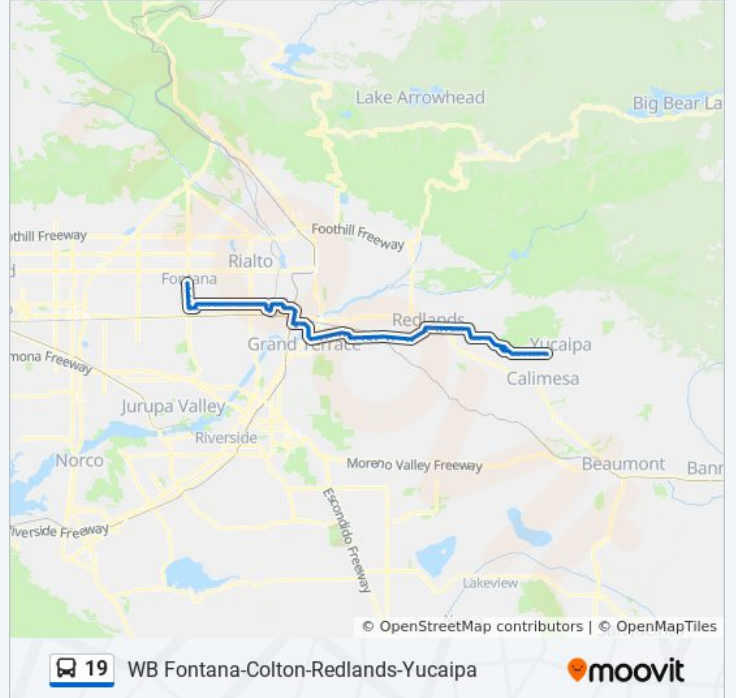

19 bus Info

Direction: WB Fontana-Colton-Redlands-Yucaipa

Stops: 93

Trip Duration: 104 min

Line Summary:

Citrus @ Grove WB Ns
Citrus @ University WB Ns
Redlands High School
Citrus @ Church WB FS
Redlands @ 7th WB Ns
Redlands Mall WB FS
Brookside @ Eureka WB FS
Brookside @ Center WB FS
Brookside @ Ash WB FS
Brookside @ San Mateo WB Ns
Brookside @ Price WB Ns
Barton @ Bellevue WB Ns
Barton @ Terracina WB FS
Barton @ New Jersey WB Ns
Barton @ California WB FS
Barton @ Mayberry WB FS
Barton @ Frontage WB FS
Barton @ Mountain View WB FS
Barton @ Loma Linda WB FS
VA Barton @ Benton WB Ns
Barton @ Anderson WB FS
Campus @ University NB Ns
University @ Rosarita WB Ns
Barton @ University WB FS
Barton @ Waterman WB Ns
Barton @ Wier WB FS
Barton @ Hunts WB Ns
Washington @ Mojave WB FS
Washington @ Walin WB FS
Washington @ Meadow WB FS
Washington @ Bluff WB Ns
Mt Vernon @ Centrepointe NB FS
215 Northbound Ds