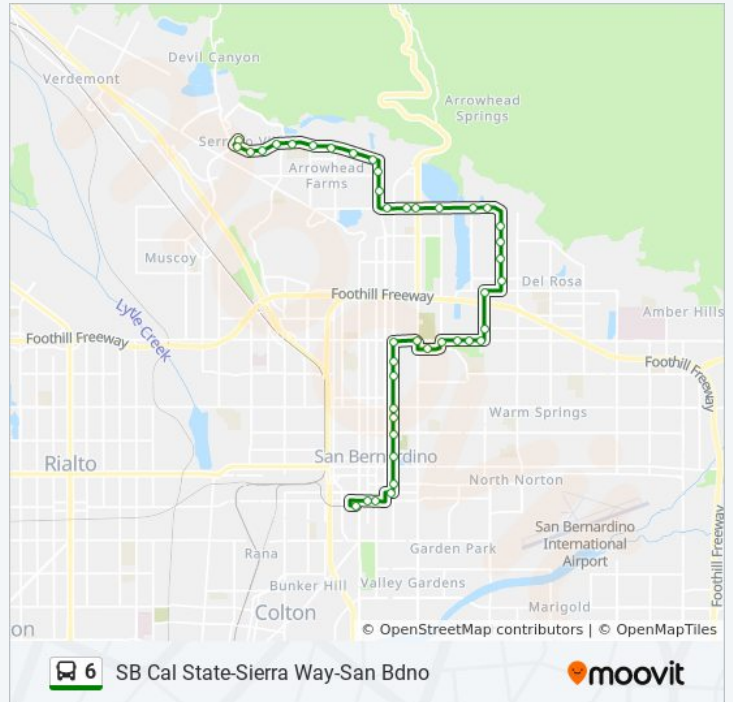

Sierra Way @ 16th SB FS

Sierra Way @ Baseline SB FS

Sierra Way @ 11th SB FS

Sierra Way @ 9th SB FS

Sierra Way @ 6th SB Ns

Sierra Way @ 3rd SB Ns

2nd @ Sierra Way WB FS

Rialto @ Arrowhead WB FS

Rialto @ DST WB FS

6 bus Info

Direction: SB Cal State-Sierra Way-San Bdn

Stops: 42

Trip Duration: 40 min

Line Summary:

SB Cal State-Sierra Way-San Bdn

6 bus time schedules and route maps are available in an offline PDF at moovitapp.com. Use the [Moovit App](#) to see live bus times, train schedule or subway schedule, and step-by-step directions for all public transit in Los Angeles.