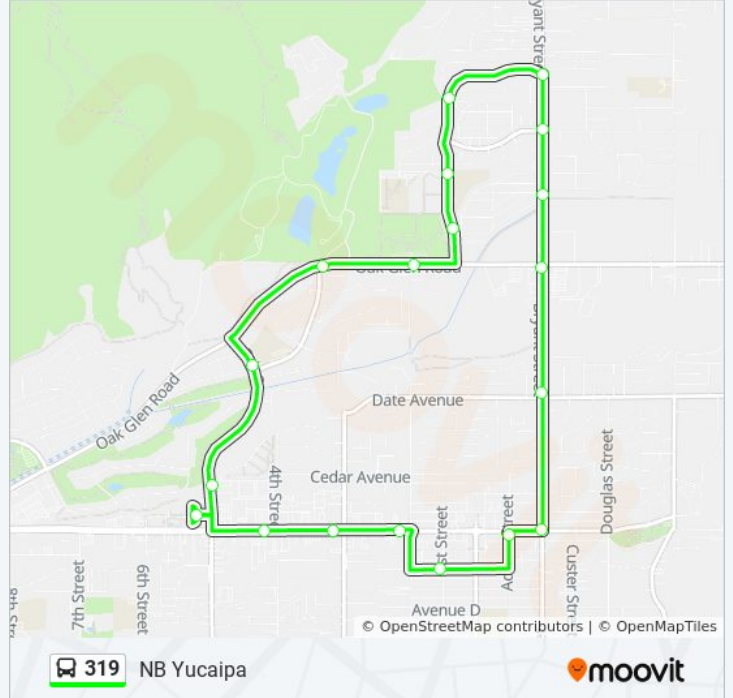

Direction: NB Yucaipa

20 stops

[VIEW LINE SCHEDULE](#)

- Yucaipa Trans Ctr
- Fifth @ Peachtree NB FS
- Fifth @ Stonewood NB FS
- Oak Glen @ Stonewood EB FS
- Oak Glen @ Second EB FS
- Sunnyside @ Oak Glen NB FS
- Sunnyside @ Tahoe NB FS
- Sunnyside @ Hollow Creek NB FS
- Bryant @ Sunnyside SB FS
- Bryant @ Fir SB Ns
- Bryant @ Schafer Ranch SB FS
- Bryant @ Oak Glen SB FS
- Bryant @ Date SB Ns
- Bryant @ Yucaipa SB Ns
- Adams @ Yucaipa SB FS
- B Ave @ First WB FS
- Yucaipa @ 2nd WB FS
- Yucaipa @ 3rd WB FS
- Yucaipa @ 4th WB FS
- Yucaipa Trans Ctr

319 bus Time Schedule

NB Yucaipa Route Timetable:

Sunday	Not Operational
Monday	6:15 AM - 7:20 PM
Tuesday	6:15 AM - 7:20 PM
Wednesday	6:15 AM - 7:20 PM
Thursday	6:15 AM - 7:20 PM
Friday	6:15 AM - 7:20 PM
Saturday	Not Operational

319 bus Info

Direction: NB Yucaipa

Stops: 20

Trip Duration: 24 min

Line Summary:

Direction: SB Yucaipa

25 stops

[VIEW LINE SCHEDULE](#)

319 bus Info

Direction: SB Yucaipa

Stops: 25

Trip Duration: 25 min

Line Summary: