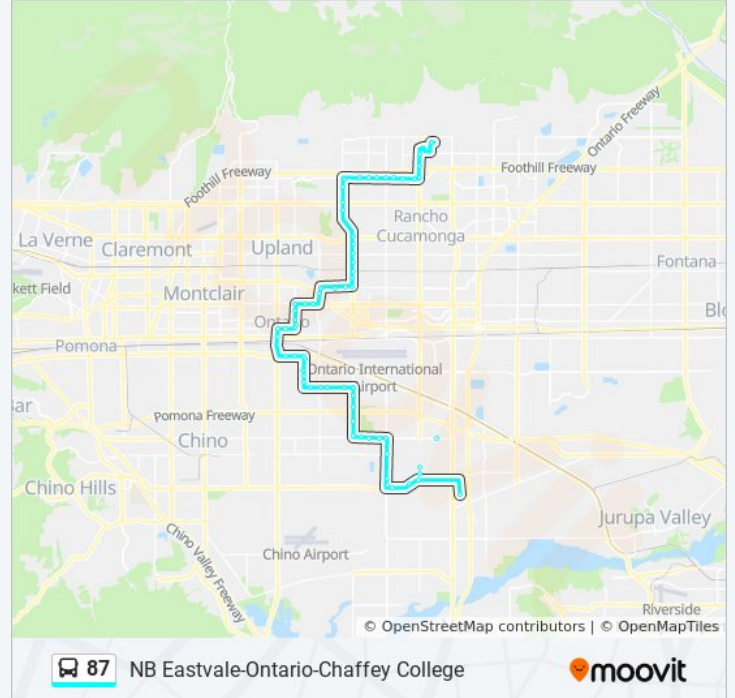

Vineyard @ Arrow NB FS

Vineyard @ Orangewood NB FS

Vineyard @ Foothill NB FS

Carnelian @ Calle Del Prado NB FS

Carnelian @ Baseline NB FS

Carnelian @ Avalon NB FS

19th Street @ Carnelian EB FS

19th @ Beryl EB FS

Haven @ Banyan NB FS

Chaffey College

Direction: SB Eastvale-Ontario-Chaffey College

60 stops

[VIEW LINE SCHEDULE](#)

Chaffey College

Haven @ Banyan SB FS

Haven @ Lemon SB FS