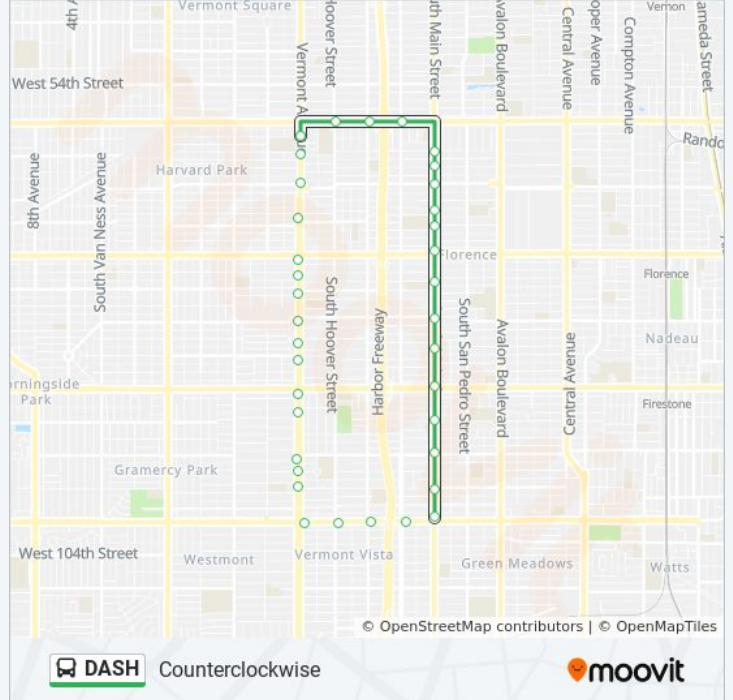

**Direction: Counterclockwise**

37 stops

[VIEW LINE SCHEDULE](#)

Vermont Ave & 59th St (Southbound)  
 Vermont Ave & 60th St (Southbound)  
 Vermont Ave & Gage Ave (Southbound)  
 Vermont Ave & 66th St (Southbound)  
 Vermont Ave & Florence Ave (Southbound)  
 Vermont Ave & 74th St (Southbound)  
 Vermont Ave & 76th St (Southbound)  
 Vermont Ave & 79th St (Southbound)  
 Vermont Ave & 81st St (Southbound)  
 Vermont Ave & 83rd St (Southbound)  
 Vermont Ave & Manchester Ave (Southbound)

**DASH bus Info**

**Direction:** Counterclockwise

**Stops:** 37

**Trip Duration:** 40 min

**Line Summary:**

- Vermont Ave & 88th St (Southbound)
- Vermont Ave & 93rd St (Southbound)
- Vermont Ave & 94th St (Southbound)
- Vermont Ave & Colden Ave (Southbound)
- Century Blvd & Vermont Ave (Eastbound)
- Century Blvd & Hoover St (Eastbound)
- Century Blvd & Figueroa St (Eastbound)
- Century Blvd & Broadway (Eastbound)
- Main St & Century Blvd (Northbound)
- Main St & Colden Ave (Northbound)
- Main St & 92nd St (Northbound)
- Main St & 88th Pl (Northbound)
- Main St & Manchester Ave (Northbound)
- Main St & 82nd Pl (Northbound)
- Main St & 79th St (Northbound)
- Main St & 76th St (Northbound)
- Main St & Florence Ave (Northbound)
- Main St & 68th St (Northbound)
- Main St & 66th St (Northbound)
- Main St & Gage Ave (Northbound)
- Main St & 61st St (Northbound)
- Main St & 59th St (Northbound)
- Slauson & Broadway (Westbound)
- Slauson & Figueroa St. (Westbound)
- Slauson & Hoover St. (Cw)
- Vermont Ave & 59th St (Southbound)