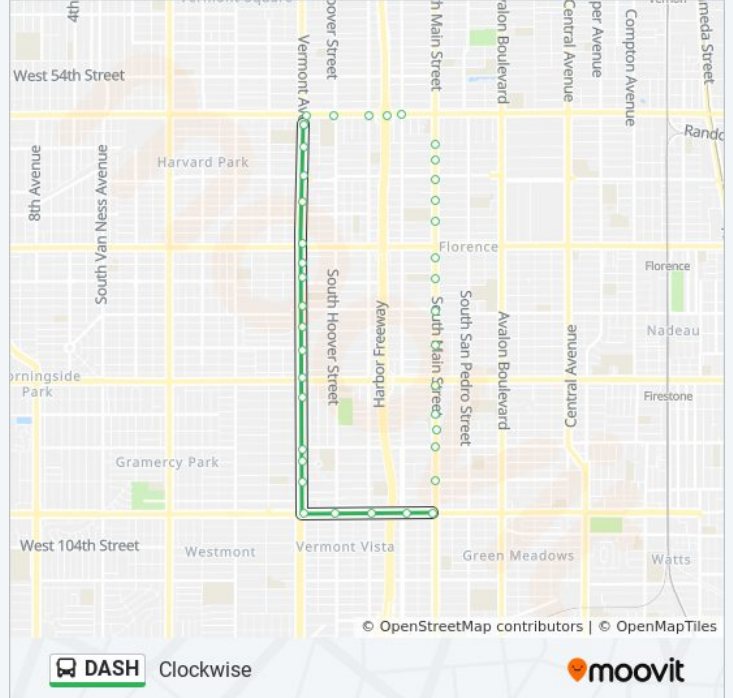

## DASH bus Info

**Direction:** Clockwise

**Stops:** 40

**Trip Duration:** 40 min

**Line Summary:**

Century Blvd & Figueroa St (Westbound)  
 Century Blvd & Hoover St (Westbound)  
 Century Blvd & Vermont Ave (Westbound)  
 Vermont Ave & Colden Ave (Northbound)  
 Vermont Ave & 94th St (Northbound)  
 Vermont Ave & 92nd St (Northbound)  
 Vermont Ave & 88th St (Northbound)  
 Vermont / Manchester  
 Vermont Ave & 83rd St (Northbound)  
 Vermont Ave & 81st St (Northbound)  
 Vermont Ave & 79th St (Northbound)  
 Vermont Ave & 76th St (Northbound)  
 Vermont Ave & 74th St (Northbound)  
 Vermont Ave & Florence Ave (Northbound)  
 Vermont Ave & 66th St (Northbound)  
 Vermont Ave & Gage Ave (Northbound)  
 Vermont Ave & 60th St (Northbound)  
 Vermont Ave. & 59th St.

**Direction: Counterclockwise**

37 stops

[VIEW LINE SCHEDULE](#)

Vermont Ave & 59th St (Southbound)  
 Vermont Ave & 60th St (Southbound)  
 Vermont Ave & Gage Ave (Southbound)  
 Vermont Ave & 66th St (Southbound)  
 Vermont Ave & Florence Ave (Southbound)  
 Vermont Ave & 74th St (Southbound)  
 Vermont Ave & 76th St (Southbound)  
 Vermont Ave & 79th St (Southbound)  
 Vermont Ave & 81st St (Southbound)  
 Vermont Ave & 83rd St (Southbound)  
 Vermont Ave & Manchester Ave (Southbound)