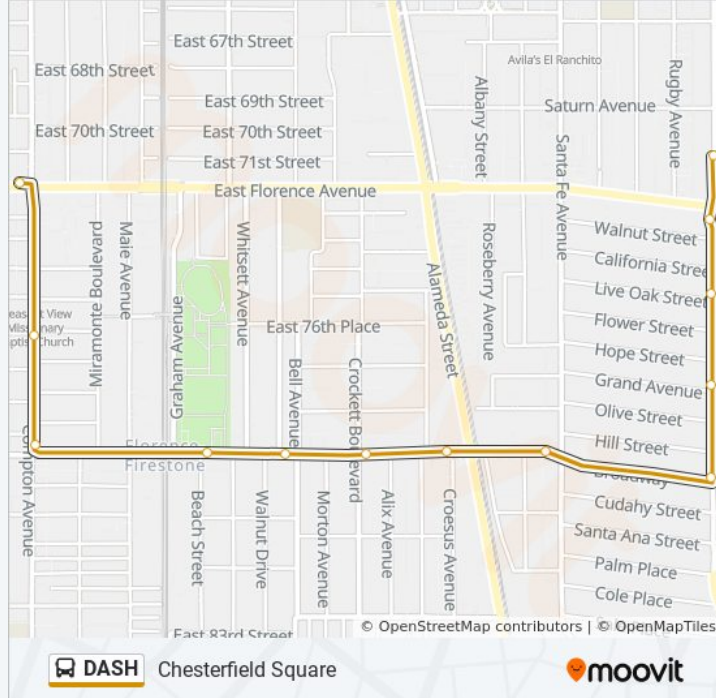

Florence / Main

Florence Ave & Broadway (Westbound)

Florence Ave & Figueroa St (Westbound)

Florence / Hoover

Hoover St & 68th St (Northbound)

Hoover St & 62nd St (Northbound)

Hoover St & 59th PI (Northbound)

Slauson Ave & Vermont Ave (Westbound)

54th St & Vermont Ave (Westbound)

54th St & Budlong Ave (Westbound)

54th St & Normandie Ave (Westbound)

54th St & Denker Ave (Westbound)

Western Ave & Slauson Ave (Southbound)

Slauson Ave & Ruthelen St (Westbound)

Van Ness / Slauson

54th St & Van Ness Ave (Eastbound)

54th St. & Wilton Place (Eastbound)

54th & Ruthelen St.

54th & Western Ave.

DASH bus time schedules and route maps are available in an offline PDF at moovitapp.com. Use the [Moovit App](#) to see live bus times, train schedule or subway schedule, and step-by-step directions for all public transit in Los Angeles.

[About Moovit](#) · [MaaS Solutions](#) · [Supported Countries](#) · [Mooviter Community](#)

© 2024 Moovit - All Rights Reserved

Check Live Arrival Times