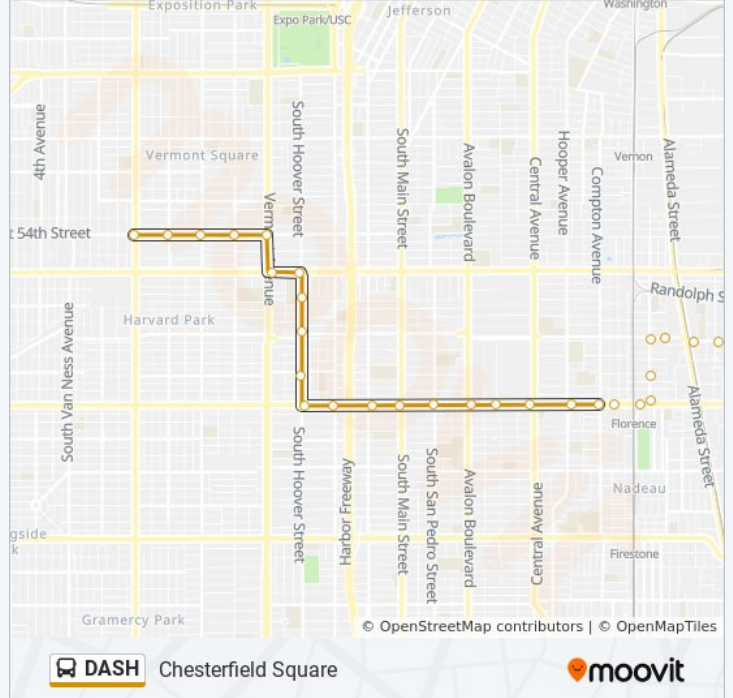

DASH bus Info

Direction: Eastbound

Stops: 33

Trip Duration: 40 min

Line Summary:

Holmes Ave & Florence Ave (Northbound)

Holmes / 68th

Holmes / Gage

Gage / Wilmington

Alameda & Gage

Gage Ave & Albany St (Eastbound)

Gage Ave & Santa Fe Ave (Eastbound)

Gage Ave & Malabar St (Eastbound)

Pacific Blvd & Gage Ave (Southbound)

Pacific Blvd & Zoe Ave

Pacific Blvd & Saturn Ave (Southbound)

Direction: Westbound

37 stops

[VIEW LINE SCHEDULE](#)

Pacific Blvd & Saturn Ave (Southbound)

Pacific Blvd & Florence Ave (Southbound)

Pacific Blvd & Live Oak St (Southbound)

Pacific Blvd & Grand Ave (Southbound)

DASH bus Info

Direction: Westbound

Stops: 37

Trip Duration: 40 min

Line Summary:

Florence / Main

Florence Ave & Broadway (Westbound)

Florence Ave & Figueroa St (Westbound)