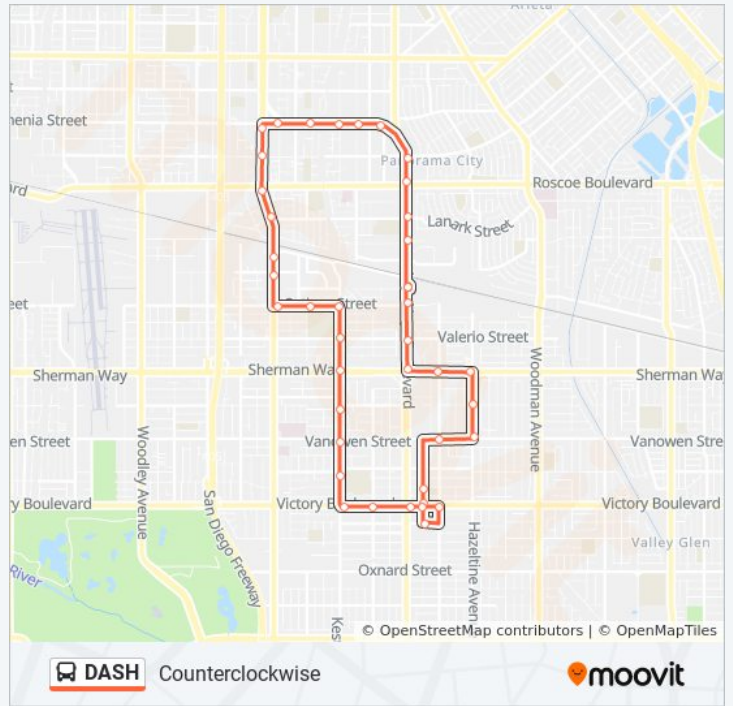

Trip Duration: 55 min
Line Summary:

- Parthenia St & Columbus Ave Westbound
- Sepulveda Blvd & Parthenia St Southbound
- Sepulveda / Chase
- Sepulveda / Roscoe
- Sepulveda / Lanark
- Sepulveda Blvd & Raymer St Southbound
- Sepulveda / Stagg
- Saticoy St & Sepulveda Blvd Eastbound
- Saticoy / Noble
- Saticoy / Kester
- Kester Ave & Valerio St Southbound
- Kester Ave & Sherman Way Southbound
- Kester Ave & Hart St Southbound
- Kester Ave & Vanowen St Southbound
- Kester Ave & Kittridge St Southbound
- Victory Blvd & Kester Ave Eastbound
- Victory / Cedros
- Victory Blvd & Van Nuys Blvd Eastbound
- Victory / Sylmar
- Victory / Tyrone
- Sylvan St & Sylmar Ave Westbound
- Victory Blvd & Sylmar Ave Northbound
- Sylmar Ave & Hamlin St Northbound
- Vanowen St & Tyrone Ave Eastbound
- Hazeltine Ave & Vanowen St Northbound
- Hazeltine Ave & Hart St Northbound
- Sherman Way / Hazeltine
- Sherman Way & Tyrone Ave Westbound
- Van Nuys Blvd & Sherman Way Northbound
- Van Nuys Blvd & Valerio St Northbound
- Van Nuys Blvd & Saticoy St Northbound
- Amtrak/Metrolink Station