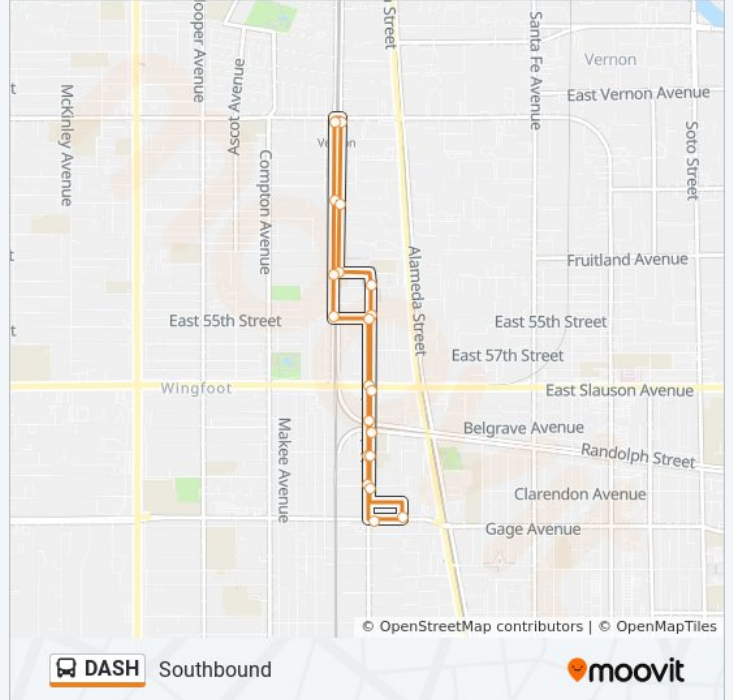

DASH bus time schedules and route maps are available in an offline PDF at moovitapp.com. Use the [Moovit App](#) to see live bus times, train schedule or subway schedule, and step-by-step directions for all public transit in Los Angeles.

[About Moovit](#) • [MaaS Solutions](#) • [Supported Countries](#) • [Mooviter Community](#)

© 2024 Moovit - All Rights Reserved

Check Live Arrival Times