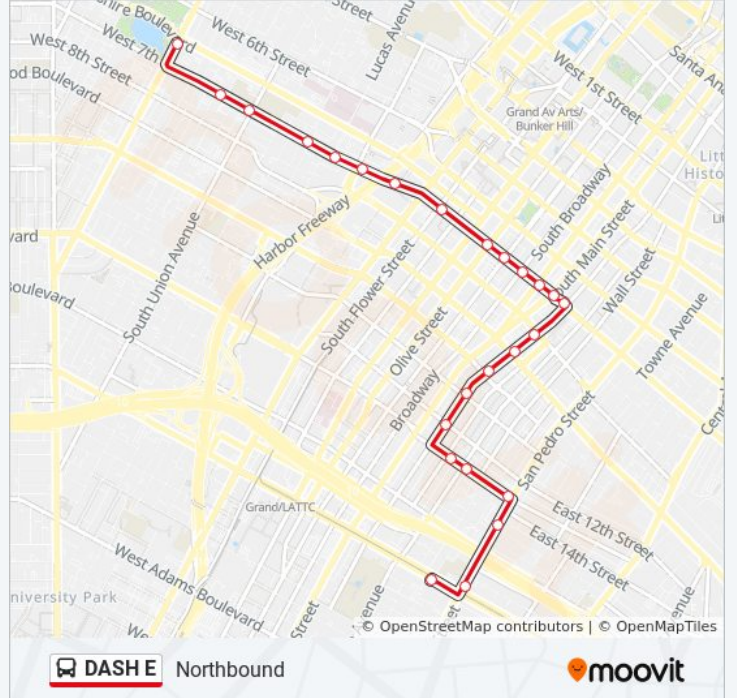

Use the Moovit App to find the closest DASH E bus station near you and find out when is the next DASH E bus arriving.

**Direction: Dash E / Westlake/ Macarthur Park**

26 stops

[VIEW LINE SCHEDULE](#)

Trinity St & Washington Blvd  
San Pedro St & Washington Blvd  
San Pedro St & 14th St  
Pico Blvd & San Pedro St  
Pico Blvd & Maple Ave  
Pico Blvd & Santee St  
Los Angeles St & 12th St  
Los Angeles St & 11th St  
Los Angeles St & Olympic Blvd  
Los Angeles St & 9th St  
Los Angeles St & 8th St  
7th St & Los Angeles St  
7th St & Main St  
7th St & Spring St  
7th St & Broadway  
7th & Hill St  
7th St & Olive St  
7th & Flower St  
7th & Francisco St  
7th & Bixel St  
7th & Lucas Ave

**DASH E bus Info****Direction:** Dash E / Westlake/ Macarthur Park**Stops:** 26**Trip Duration:** 32 min**Line Summary:**

7th / Witmer

7th & Union Ave

7th & Burlington Ave

7th St & Westlake Ave (Northbound)

Alvarado St & 7th St

**Direction: Southbound**

27 stops

[VIEW LINE SCHEDULE](#)

Alvarado St & 7th St

Westlake Ave & Wilshire Blvd

7th & Burlington Ave

7th & Union Ave

**Direction:** Southbound

**Stops:** 27

**Trip Duration:** 35 min

**Line Summary:**

Los Angeles St & 11th St

Los Angeles St & 12th St

Pico Blvd & Santee St

Pico Blvd & Maple Ave