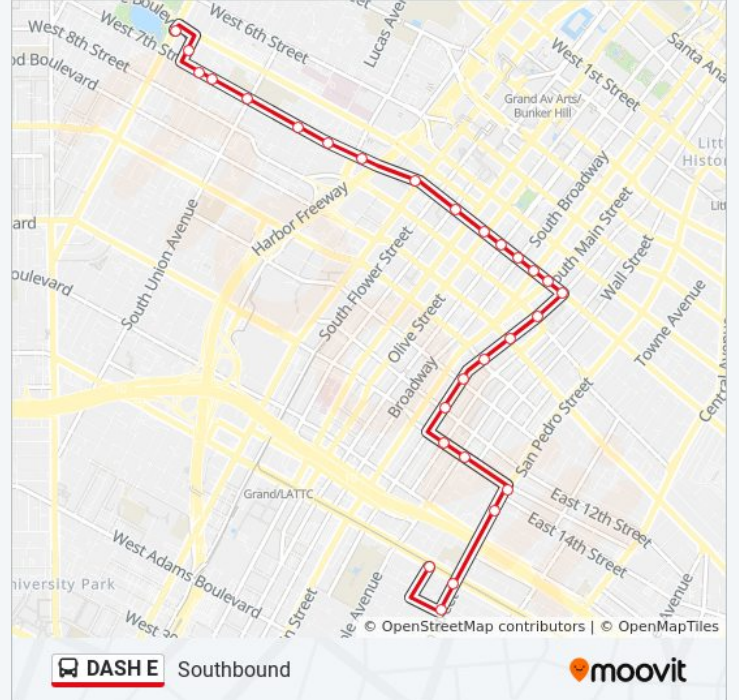

**DASH E bus Info****Direction:** Dash E / Westlake/ Macarthur Park**Stops:** 26**Trip Duration:** 32 min**Line Summary:**

7th / Witmer

7th & Union Ave

7th & Burlington Ave

7th St & Westlake Ave (Northbound)

Alvarado St & 7th St

**Direction: Southbound**

27 stops

[VIEW LINE SCHEDULE](#)

Alvarado St & 7th St

Westlake Ave & Wilshire Blvd

7th & Burlington Ave

7th & Union Ave

**Direction:** Southbound

**Stops:** 27

**Trip Duration:** 35 min

**Line Summary:**

Los Angeles St & 11th St

Los Angeles St & 12th St

Pico Blvd & Santee St

Pico Blvd & Maple Ave

San Pedro / Pico

San Pedro St & 14th Pl

San Pedro / Washington

San Pedro St & 21st St

Trinity St & Washington Blvd

DASH E bus time schedules and route maps are available in an offline PDF at [moovitapp.com](https://moovitapp.com). Use the [Moovit App](#) to see live bus times, train schedule or subway schedule, and step-by-step directions for all public transit in Los Angeles.