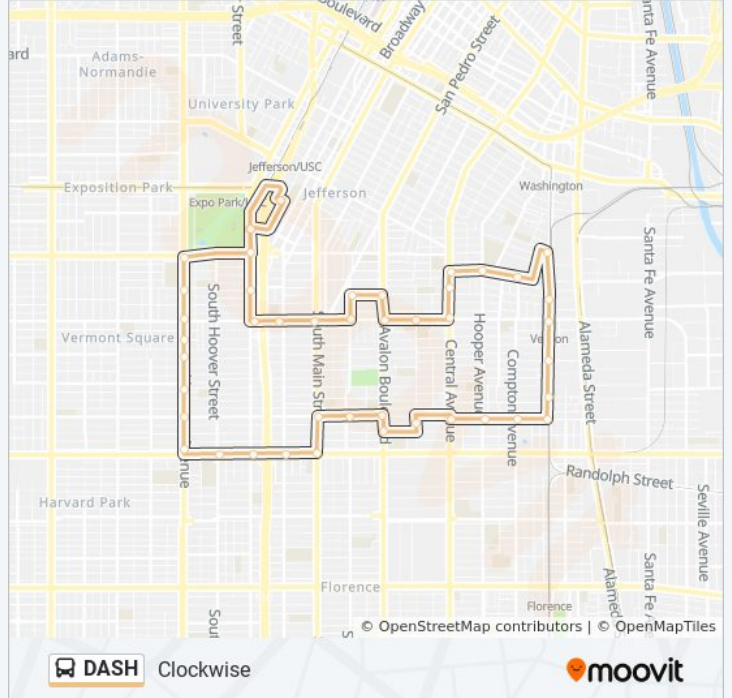

Slauson & Figueroa St. (CW)

Slauson & Hoover St. (CW)

Vermont & Slauson Ave. (CW)

Vermont & 54th St. (CW)

Vermont & 51st St. (CW)

Vermont & 48th St. (CW)

Vermont & 46th St. (CW)

Vermont & Vernon Ave.

Vermont & 42nd St.

Vermont & MLK Jr. Blvd. (CW)

Figueroa & 39th St. (Ccw)

37th St. & Grand (Westbound)

**Direction: Counterclockwise**

47 stops

[VIEW LINE SCHEDULE](#)

37th St. & Grand (Westbound)

Figueroa & 39th St.

Figueroa & MLK Jr. Blvd.

Vermont & MLK Jr. Blvd.

Vermont & 42nd St.

Vermont & Vernon Ave.

**DASH bus Time Schedule**

Counterclockwise Route Timetable:

Sunday	8:50 AM - 6:20 PM
Monday	5:50 AM - 7:20 PM
Tuesday	5:50 AM - 7:20 PM
Wednesday	5:50 AM - 7:20 PM
Thursday	5:50 AM - 7:20 PM
Friday	5:50 AM - 7:20 PM
Saturday	8:50 AM - 6:20 PM

### DASH bus Info

**Direction:** Counterclockwise

**Stops:** 47

**Trip Duration:** 80 min

**Line Summary:**

Vernon & San Pedro St. (CCW)

Vernon & Main St. (CCW)

Vernon & Broadway (CCW)