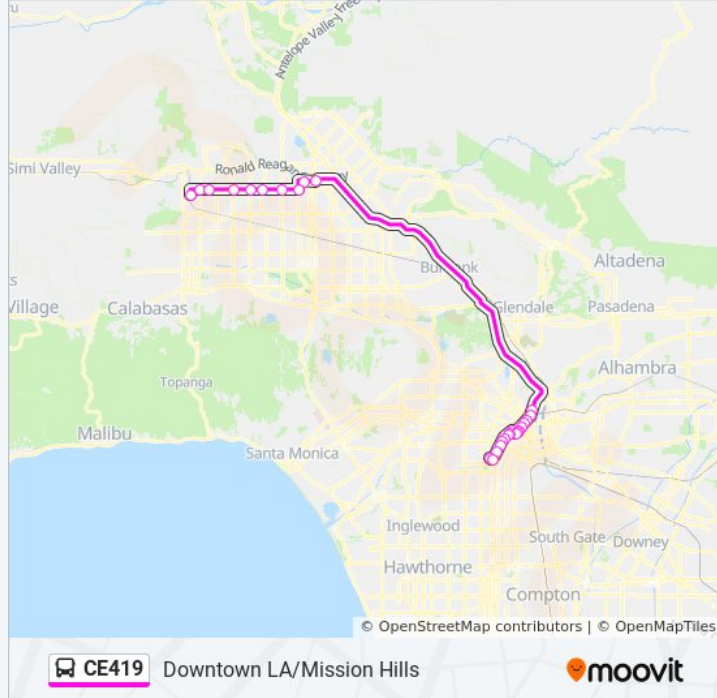

CE419 bus Info

Direction: Northbound

Stops: 27

Trip Duration: 108 min

Line Summary:

Devonshire St & Reseda Blvd (Westbound)
 Devonshire St & Tampa Ave (Westbound)
 Devonshire St & Mason Ave (Westbound)
 Devonshire St & De Soto Ave (Westbound)
 Chatsworth Station

Direction: Southbound

27 stops

[VIEW LINE SCHEDULE](#)

Chatsworth Metrolink Station (Departing)
 Devonshire St & De Soto Ave (Eastbound)
 Devonshire St & Mason Ave (Eastbound)
 Devonshire St & Tampa Ave (Eastbound)
 Devonshire St & Reseda Blvd (Eastbound)
 Devonshire St & Zelzah Ave (Eastbound)
 Devonshire St & Balboa Blvd (Eastbound)
 Woodley Ave & Devonshire St (Northbound)
 Chatsworth St & Gaynor Ave (Eastbound)
 Sepulveda & Chatsworth
 Hill St & College St
 Hill St & Ord St
 Hill St & Temple St
 Hill St & 1st St
 Hill St & 4th St
 Hill St & 6th St
 Hill St & 7th St
 Hill St & 8th St

Figueroa St & Pico Blvd

Figueroa St & Venice Blvd

Figueroa St & Washington Blvd

Figueroa St & Adams Blvd

Jefferson Blvd & Figueroa St (Westbound)

Jefferson Blvd & Hoover St

CE49 bus time schedules and route maps are available in an offline PDF at moovitapp.com. Use the [Moovit App](#) to see live bus times, train schedule or subway schedule, and step-by-step directions for all public transit in Los Angeles.