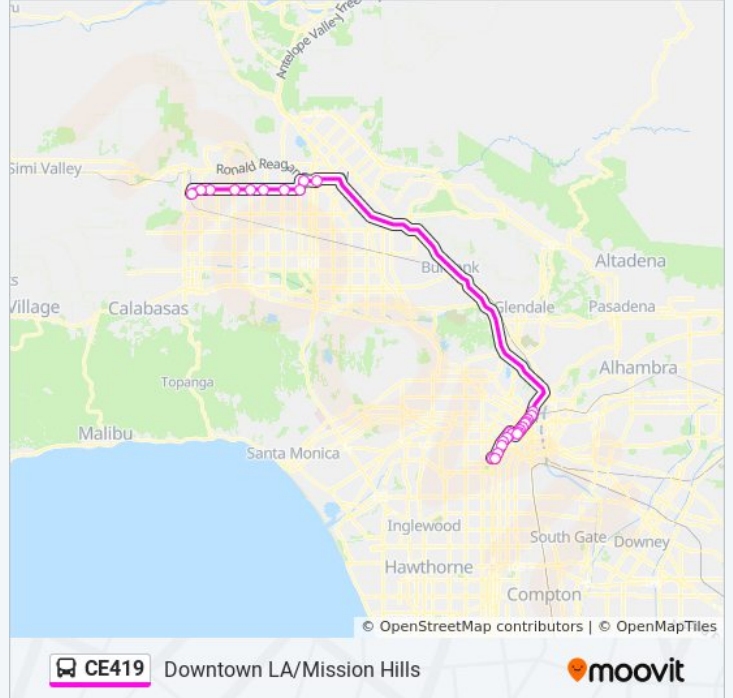

Use the Moovit App to find the closest CE419 bus station near you and find out when is the next CE419 bus arriving.

Direction: Northbound

27 stops

[VIEW LINE SCHEDULE](#)

- Jefferson Blvd & Hoover St Outbound
- Figueroa St & 33rd St (Northbound)
- Figueroa St & Adams Blvd (Northbound)
- Figueroa St & Washington Blvd (Northbound)
- Figueroa St & Venice Blvd
- Figueroa St & 12th St
- Figueroa St & Olympic Blvd
- 9th / Hope
- Hill & 8th St WB
- Hill St & 7th St (Northbound)
- Hill St & 5th St (Northbound)
- Hill St & 4th St (Northbound)
- Hill St & 2nd St (Northbound)
- Hill / 1st
- Hill St & Temple St (Northbound)
- Hill St & Ord St (Northbound)
- Hill St & College St (Northbound)
- Sepulveda Blvd & Chatsworth St (Southbound)
- Chatsworth St & Gaynor Ave (Westbound)
- Woodley Ave & Devonshire St (Southbound)
- Devonshire St & Balboa Blvd (Westbound)
- Devonshire St & Zelzah Ave (Westbound)

CE419 bus Info

Direction: Northbound

Stops: 27

Trip Duration: 108 min

Line Summary:

Devonshire St & Reseda Blvd (Westbound)
 Devonshire St & Tampa Ave (Westbound)
 Devonshire St & Mason Ave (Westbound)
 Devonshire St & De Soto Ave (Westbound)
 Chatsworth Station

Direction: Southbound

27 stops

[VIEW LINE SCHEDULE](#)

Chatsworth Metrolink Station (Departing)
 Devonshire St & De Soto Ave (Eastbound)
 Devonshire St & Mason Ave (Eastbound)
 Devonshire St & Tampa Ave (Eastbound)
 Devonshire St & Reseda Blvd (Eastbound)
 Devonshire St & Zelzah Ave (Eastbound)
 Devonshire St & Balboa Blvd (Eastbound)
 Woodley Ave & Devonshire St (Northbound)
 Chatsworth St & Gaynor Ave (Eastbound)
 Sepulveda & Chatsworth
 Hill St & College St
 Hill St & Ord St
 Hill St & Temple St
 Hill St & 1st St
 Hill St & 4th St
 Hill St & 6th St
 Hill St & 7th St
 Hill St & 8th St

CE419 bus Info

Direction: Southbound

Stops: 27

Trip Duration: 89 min

Line Summary:

Flower St & 8th St

Flower St & Olympic Blvd

11th St & Flower St