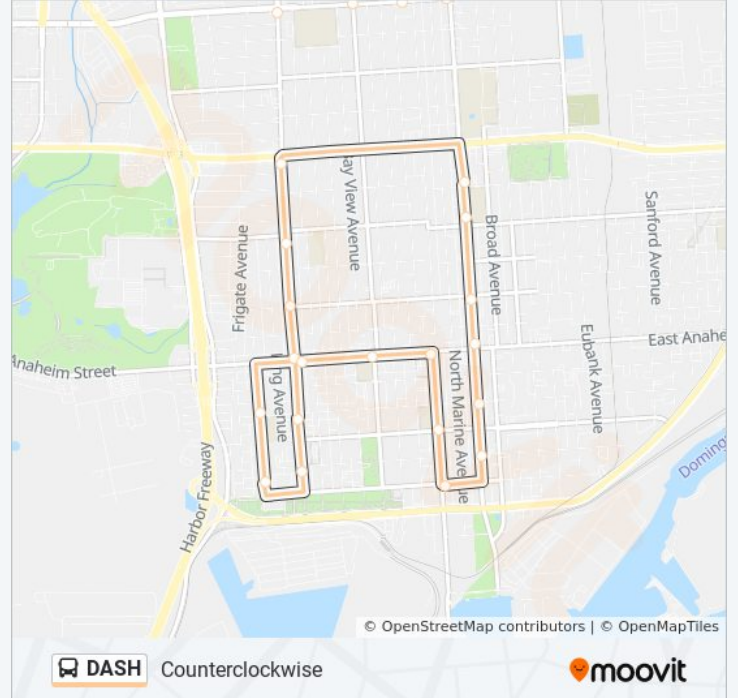

Fries Ave & C St (Eastbound)

Avalon Blvd & D St (Northbound)

Avalon Blvd & F St (Northbound)

Avalon Blvd & Anaheim St (Northbound)

Avalon Blvd & Opp St (Northbound)

Avalon Blvd & L St (Northbound)

DASH bus time schedules and route maps are available in an offline PDF at moovitapp.com. Use the [Moovit App](#) to see live bus times, train schedule or subway schedule, and step-by-step directions for all public transit in Los Angeles.

[About Moovit](#) • [MaaS Solutions](#) • [Supported Countries](#) • [Mooviter Community](#)

© 2024 Moovit - All Rights Reserved

Check Live Arrival Times