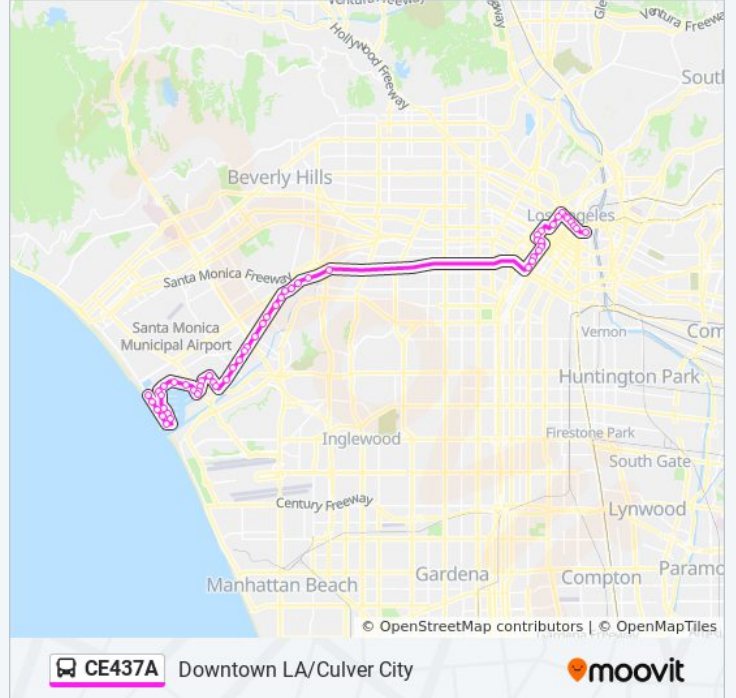

Admiralty Way and Bali Way (Eastbound)

Mindanao / Admiralty

Mindanao Way & Lincoln Blvd (Eastbound)

Mindanao Way & Marina Fwy (Northbound)

Mindanao Way & Glencoe Ave (Northbound)

Mindanao Way & Alla Rd (Eastbound)

Direction: Westbound

51 stops

[VIEW LINE SCHEDULE](#)

- Temple St & Vignes St (Westbound)
- Temple St & Los Angeles St (Westbound)
- Temple St & Spring St (Westbound)
- Temple St & Hill St (Westbound)
- Hope St & Temple St (Southbound)
- Hope St & 1st St (Southbound)
- Flower St & 3rd St (Southbound)
- Flower St & 4th St (Southbound)
- Flower St & 5th St (Southbound)
- 6th St & Grand Ave (Eastbound)
- Grand Ave & 7th-8th St (Southbound)
- Grand Ave. & 9th St.
- Grand Ave & Olympic Blvd (Southbound)
- Grand Ave & Pico Blvd (Southbound)
- Grand Ave & Venice Blvd (Southbound)
- Washington / Fairfax
- Washington Blvd & Cattaraugus Ave (Southbound)
- Washington Blvd & National Blvd (Southbound)
- Washington Blvd & Robertson Blvd (Southbound)
- Culver Blvd & Duquesne Ave (Westbound)
- Culver Blvd & Madison Ave (Southbound)
- Culver Blvd & Motor Ave (Southbound)
- Culver Blvd & Overland Ave (Southbound)
- Culver Blvd & Elenda St (Southbound)
- Culver Blvd & Sepulveda Blvd (Southbound)
- Culver Blvd. & Berryman Ave.
- Culver Blvd & Slauson Ave (Southbound)
- Culver Blvd & Inglewood Blvd (Southbound)
- Culver Blvd & Centinela Ave (Southbound)