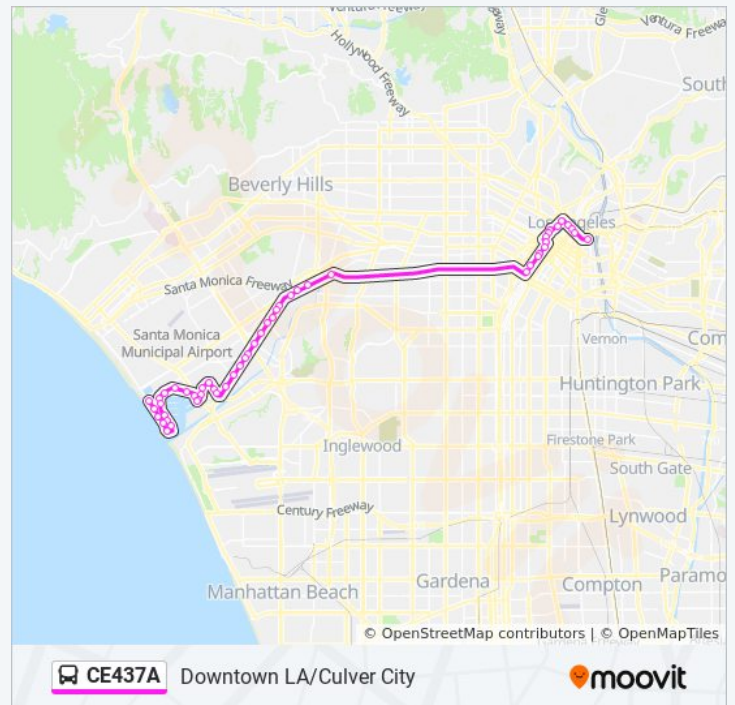

Via Marina & Tahiti Way (Northbound)

Via Marina & Panay Way (Northbound)

Via Marina & Admiralty Way (Northbound)

Admiralty / Palawan

Admiralty Way & Marina City Dr (Eastbound)

Admiralty Way & Calif Yatch Club (Eastbound)

Admiralty Way and Bali Way (Eastbound)

Mindanao / Admiralty

Mindanao Way & Lincoln Blvd (Eastbound)

Mindanao Way & Marina Fwy (Northbound)

Mindanao Way & Glencoe Ave (Northbound)

Mindanao Way & Alla Rd (Eastbound)

Direction: Westbound

51 stops

[VIEW LINE SCHEDULE](#)

- Temple St & Vignes St (Westbound)
- Temple St & Los Angeles St (Westbound)
- Temple St & Spring St (Westbound)
- Temple St & Hill St (Westbound)
- Hope St & Temple St (Southbound)
- Hope St & 1st St (Southbound)
- Flower St & 3rd St (Southbound)
- Flower St & 4th St (Southbound)
- Flower St & 5th St (Southbound)
- 6th St & Grand Ave (Eastbound)
- Grand Ave & 7th-8th St (Southbound)
- Grand Ave. & 9th St.
- Grand Ave & Olympic Blvd (Southbound)
- Grand Ave & Pico Blvd (Southbound)
- Grand Ave & Venice Blvd (Southbound)
- Washington / Fairfax
- Washington Blvd & Cattaraugus Ave (Southbound)
- Washington Blvd & National Blvd (Southbound)
- Washington Blvd & Robertson Blvd (Southbound)
- Culver Blvd & Duquesne Ave (Westbound)
- Culver Blvd & Madison Ave (Southbound)
- Culver Blvd & Motor Ave (Southbound)
- Culver Blvd & Overland Ave (Southbound)
- Culver Blvd & Elenda St (Southbound)
- Culver Blvd & Sepulveda Blvd (Southbound)
- Culver Blvd. & Berryman Ave.
- Culver Blvd & Slauson Ave (Southbound)
- Culver Blvd & Inglewood Blvd (Southbound)
- Culver Blvd & Centinela Ave (Southbound)

CE437A bus Info

Direction: Westbound

Stops: 51

Trip Duration: 76 min

Line Summary:

Culver Blvd/Braddock Dr

Alla Rd & Panama St

Alla Rd & Bonaparte Ave (Northbound)