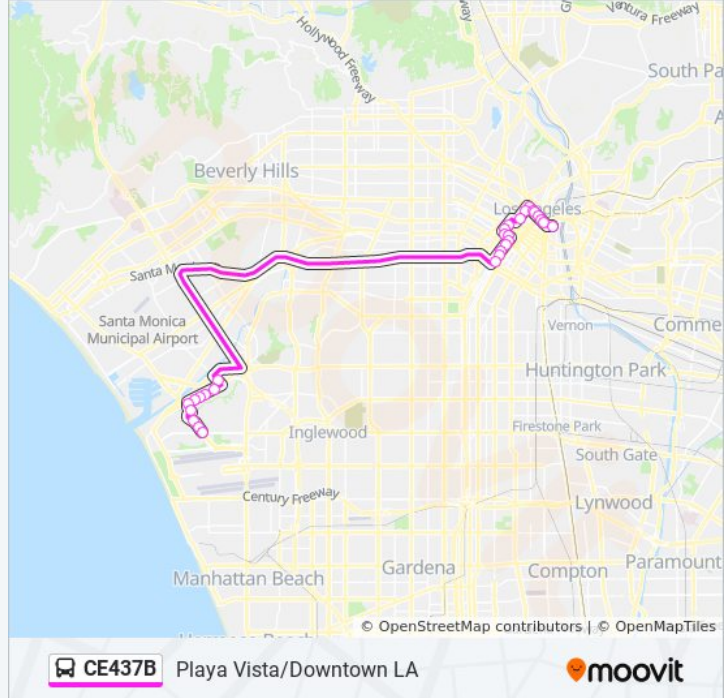

Use the Moovit App to find the closest CE437B bus station near you and find out when is the next CE437B bus arriving.

Direction: Eastbound

28 stops

[VIEW LINE SCHEDULE](#)

- Lincoln NB & Manchester FS
- Lincoln Blvd & W 83rd St (Northbound)
- Lincoln Blvd & LMU Dr (Northbound)
- Playa Vista Dr & Bay Park Dr (Northbound)
- Playa Vista Dr & Jefferson Blvd (Northbound)
- Jefferson Blvd & Alla Rd (Eastbound)
- Jefferson Blvd & Beethoven St (Eastbound)
- Jefferson Blvd & Mcconnell Ave (Eastbound)
- Jefferson Blvd & Westlawn Ave (Eastbound)
- Centinela NB & Lucile FS
- Olive / Venice
- Olive / Pico
- Olive St & 12th St
- Olive St & Olympic Blvd
- Olive Ave. & 9th St.
- West 8th St & STH Grand Ave
- 8th St & Flower St
- Figueroa-7th
- Figueroa St & 6th St
- Hope St & 3d St (Northbound)
- Hope St & 1st St
- Hope St & Temple St

CE437B bus Info

Direction: Eastbound

Stops: 28

Trip Duration: 62 min

Line Summary:

Temple St & Grand Ave

Temple St & Hill St

Temple St & Spring St

Temple St & Los Angeles St

Temple St & Judge John Aiso St

Temple St & Garey St

Direction: Westbound

25 stops

[VIEW LINE SCHEDULE](#)

Temple St & Vignes St (Westbound)

Temple St & Los Angeles St (Westbound)

CE437B bus Info

Direction: Westbound

Stops: 25

Trip Duration: 83 min

Line Summary:

Jefferson Blvd & Beethoven St (Westbound)

Jefferson Blvd & Alla Rd (Westbound)

Playa Vista Dr & Jefferson Blvd (Southbound)