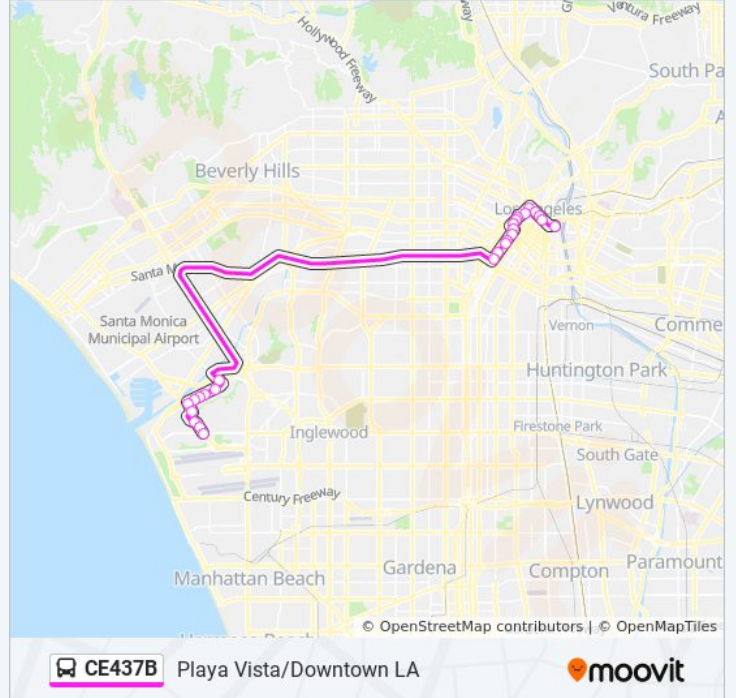

Temple St & Los Angeles St

Temple St & Judge John Aiso St

Temple St & Garey St

Direction: Westbound

25 stops

[VIEW LINE SCHEDULE](#)

Temple St & Vignes St (Westbound)

Temple St & Los Angeles St (Westbound)

6th St & Grand Ave (Eastbound)

Grand Ave & 7th-8th St (Southbound)

Grand Ave. & 9th St.

Grand Ave & Olympic Blvd (Southbound)

Grand Ave & Pico Blvd (Southbound)

Grand Ave & Venice Blvd (Southbound)

Centinela SB & Lucile Ns

CE437B bus Info

Direction: Westbound

Stops: 25

Trip Duration: 83 min

Line Summary:

Jefferson Blvd & Beethoven St (Westbound)

Jefferson Blvd & Alla Rd (Westbound)

Playa Vista Dr & Jefferson Blvd (Southbound)

Playa Vista Dr & Bay Park Dr (Southbound)

Lincoln Blvd & LMU Dr (Southbound)

Lincoln Blvd & W 83rd St (Southbound)

Lincoln Blvd & Manchester Ave (Southbound)

CE437B bus time schedules and route maps are available in an offline PDF at moovitapp.com. Use the [Moovit App](#) to see live bus times, train schedule or subway schedule, and step-by-step directions for all public transit in Los Angeles.