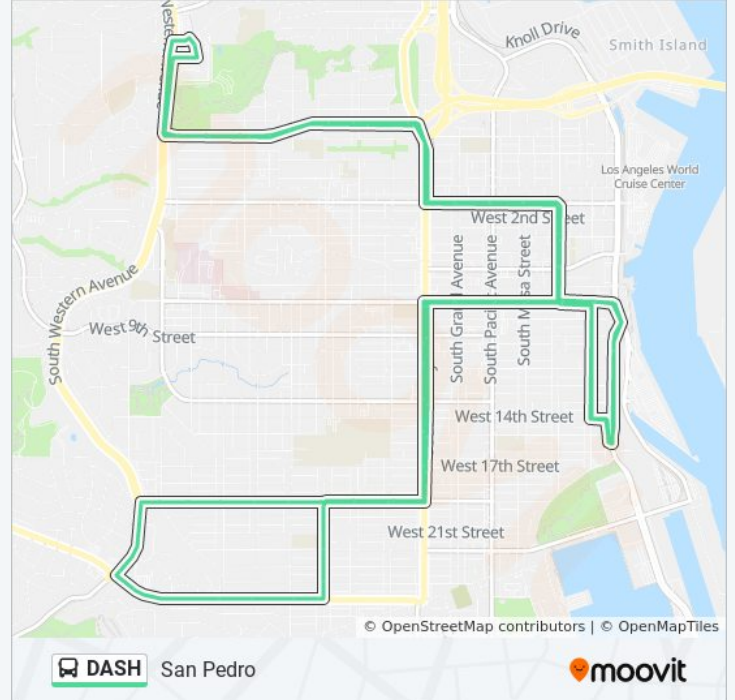

Gaffey St & 19th St (Southbound)

19th St & Cabrillo Ave (Westbound)

Meyler St & 19th St (Westbound)

Alma St & 19th St (Southbound)

Alma St & 22nd St (Southbound)

Alma St & 24th St (Southbound)

25th St & Alma St (Westbound)

25th St & Leland St (Westbound)

25th St & Walker Ave (Westbound)

25th St & Patton Ave (Westbound)

25th St & White Point Dr (Westbound)

Western Ave & 25th St (Northbound)

Western Ave & Church (Northbound)

Western Ave & 19th St (Northbound)

19th St & Elanita Dr (Eastbound)

19th St & Averill Ave (Eastbound)

19th St & Patton Ave (Eastbound)

19th St & Walker Ave (Eastbound)

19th St & Leland St (Eastbound)

19th St & Alma St (Eastbound)

19th St & Meyler St (Eastbound)

19th St & Cabrillo Ave (Eastbound)

Gaffey St & 18th St (Northbound)

Gaffey St & 17th St (Northbound)

Gaffey St & 15th St (Northbound)

Gaffey St & 13th St (Northbound)

Gaffey St & 11th St (Northbound)

Gaffey St & 9th St (Northbound)

Gaffey St & 7th St (Northbound)

7th / Grand

Pacific Ave & 5th St (Northbound)

Pacific Ave & 3rd St (Northbound)

1st St & Pacific Ave (Westbound)