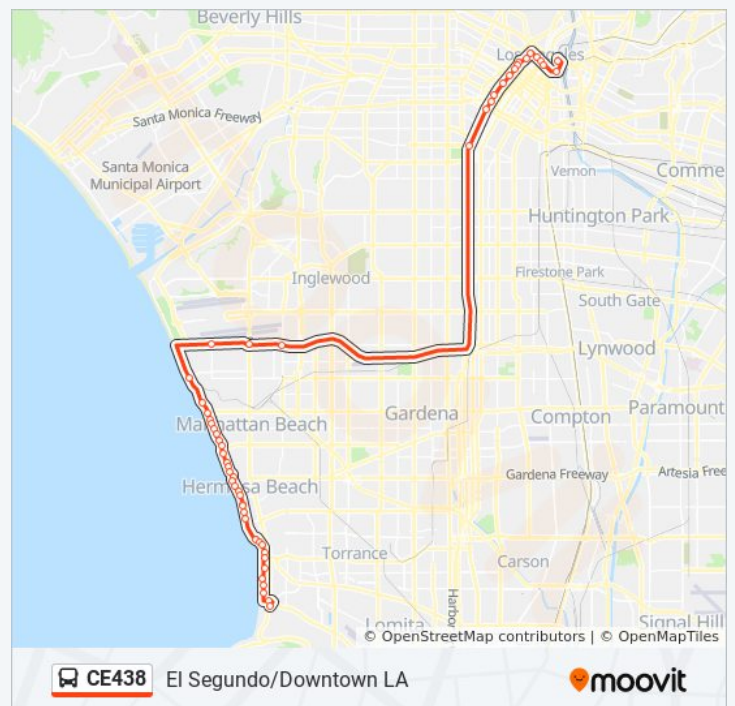

Direction: Southbound

52 stops

[VIEW LINE SCHEDULE](#)

- Patsaouras Transit Plaza - Bay 2
- Temple St & Vignes St (Westbound)
- Temple St & Los Angeles St (Westbound)
- Temple St & Spring St (Westbound)
- Temple St & Hill St (Westbound)
- Hope St & Temple St (Southbound)
- Hope St & 1st St (Southbound)
- Flower St & 3rd St (Southbound)
- Flower St & 4th St (Southbound)
- Flower St & 5th St (Southbound)
- Flower St & 7th St (Southbound)
- Flower St & Olympic (Southbound)
- Flower St & Pico Blvd (Southbound)
- Flower / Venice
- Flower St & Washington Blvd (Southbound)
- 37th St / USC
- Imperial / Aviation
- Imperial Hwy & Sepulveda Blvd (Westbound)
- Imperial Hwy & Main St (Westbound)
- Vista Del Mar Blvd & Grand Ave (Southbound)
- Vista Del Mar Blvd & 45th St (Southbound)
- Highland Ave & Rosecrans Ave (Southbound)
- Highland Ave & 33rd St (Southbound)
- Highland Ave. & 30th St.
- Highland Ave & 26th St (Southbound)
- Highland Ave & Marine Ave (Southbound)
- Highland Ave & 18th St (Southbound)
- Highland Ave & 14th St (Southbound)

CE438 bus Time Schedule

Southbound Route Timetable:

Sunday	Not Operational
Monday	3:40 PM - 6:10 PM
Tuesday	3:40 PM - 6:10 PM
Wednesday	3:40 PM - 6:10 PM
Thursday	3:40 PM - 6:10 PM
Friday	3:40 PM - 6:10 PM
Saturday	Not Operational

CE438 bus Info

Direction: Southbound

Stops: 52

Trip Duration: 79 min

Line Summary: