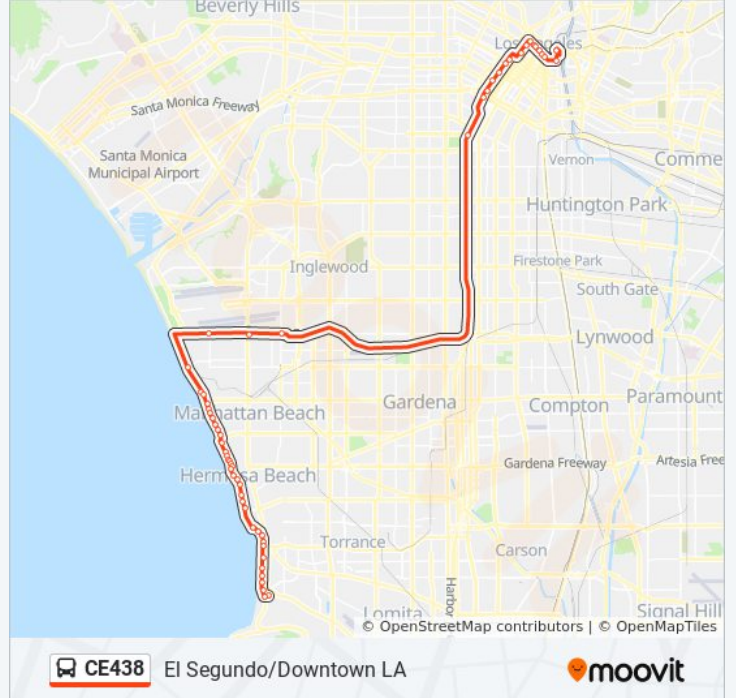

Highland Ave & Rosecrans Ave (Northbound)

Highland Ave & Seaview St (Northbound)

Vista Del Mar Blvd & 45th St (Northbound)

Vista Del Mar Blvd & Grand Ave (Northbound)

Imperial Hwy & Main St (Eastbound)

Imperial Hwy & Sepulveda Blvd (Eastbound)

Aviation Blvd/Imperial Hwy

37th St / USC

Figueroa St & Washington Blvd (Northbound)

Figueroa St & Venice Blvd

Figueroa St & 12th St

Figueroa St & Olympic Blvd

Figueroa-7th

Figueroa St & 6th St

Hope St & 3d St (Northbound)

Hope St & 1st St

Hope St & Temple St

Temple St & Grand Ave

Temple St & Hill St

Temple St & Spring St

Temple St & Los Angeles St

Temple St & Judge John Aiso St

Vignes St & Temple St

Direction: Southbound

52 stops

[VIEW LINE SCHEDULE](#)

- Patsaouras Transit Plaza - Bay 2
- Temple St & Vignes St (Westbound)
- Temple St & Los Angeles St (Westbound)
- Temple St & Spring St (Westbound)
- Temple St & Hill St (Westbound)
- Hope St & Temple St (Southbound)
- Hope St & 1st St (Southbound)
- Flower St & 3rd St (Southbound)
- Flower St & 4th St (Southbound)
- Flower St & 5th St (Southbound)
- Flower St & 7th St (Southbound)
- Flower St & Olympic (Southbound)
- Flower St & Pico Blvd (Southbound)
- Flower / Venice
- Flower St & Washington Blvd (Southbound)
- 37th St / USC
- Imperial / Aviation
- Imperial Hwy & Sepulveda Blvd (Westbound)
- Imperial Hwy & Main St (Westbound)
- Vista Del Mar Blvd & Grand Ave (Southbound)
- Vista Del Mar Blvd & 45th St (Southbound)
- Highland Ave & Rosecrans Ave (Southbound)
- Highland Ave & 33rd St (Southbound)
- Highland Ave. & 30th St.
- Highland Ave & 26th St (Southbound)
- Highland Ave & Marine Ave (Southbound)
- Highland Ave & 18th St (Southbound)
- Highland Ave & 14th St (Southbound)